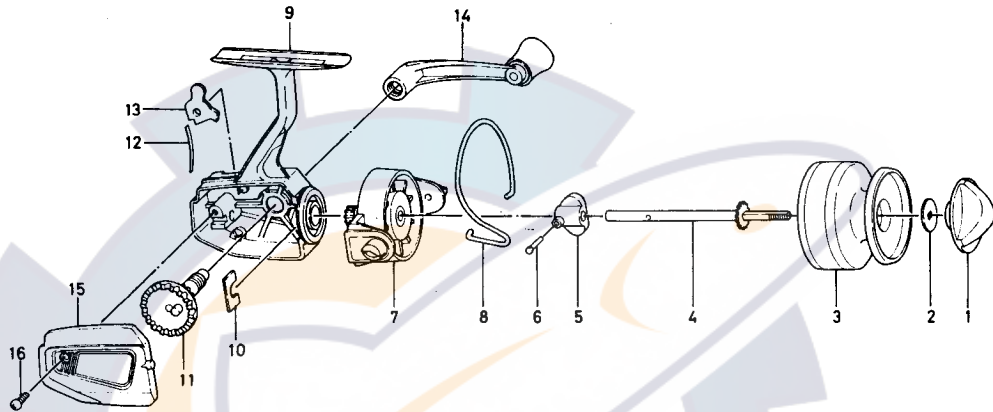

SPINNING REEL **M10A/13A**

Key No.	Parts No.	Parts Name	Key No.	Parts No.	Parts Name
1	441-3501	Drag knob	12	150-6201	Anti-reverse claw spring
2	374-7901	Drag washer	13	111-6101	Anti-reverse claw
3	B57-5303	Spool	14	745-7501	Handle
4	B57-4801	Main shaft	15	B63-4405	Body cover
5	480-5101	Oscillating slider	16	351-1103	Body cover screw
6	490-4411	Oscillating slider pin			
7	B81-2901	Rotor	M13A Special Parts		
8	B81-2301	Bail	3	B57-7201	Spool assembly
9	B57-4302	Body	7	B81-3001	Rotor assembly
10	632-4011	Pinion retainer	8	B81-2401	Bail
11	412-8901	Drive gear	15	B63-4402	Body cover