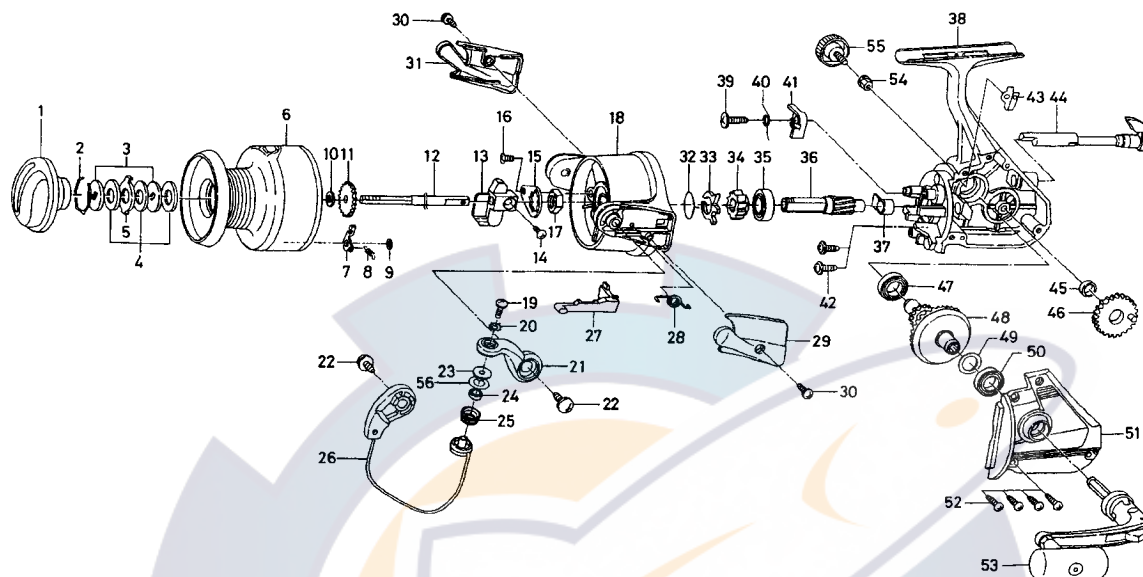

SPINNING REEL

**RG-Z4500T/Z5000T**

**RG-Z4500T**

KEY NO.	PART NO.	PART NAME
*	F37-3802	EXTRA SPOOL
2-9	F53-6601	SPOOL
1	F36-9804	DRAG KNOB
2	171-7701	DRAG WASHER RET
3	L03-1301	KEY WASHER
4	373-3711	DRAG WASHER
5	B89-9501	EARED WASHER
7	B07-8201	CLICK PAWL
8	145-2101	CLICK SPRING
9	320-1402	CLICK RET
10	F09-4701	SPOOL WASHER
11	L02-1401	CLICK GEAR
12	L10-7302	MAIN SHAFT
13	L10-6601	OSC SLIDER
14	351-8901	OSC SLIDER SCREW
15	F58-9801	ROTOR NUT HOLD PLT
16	L01-1702	ROTOR NUT HOLD PLT SCREW
17	340-8301	ROTOR NUT
18	F36-8604	ROTOR
19	F60-7301	LINE ROLLER SCREW
21	F53-6901	BAIL ARM
22	E00-7601	BAIL ARM SCREW
23	F44-6302	LINE ROLLER COLLAR
24	F05-5601	BALL BEARING A
25	F45-4902	LINE ROLLER
26	F53-6701	BAIL
27	L10-6901	BAIL TRIP LEVER
28	F43-6401	BAIL SPRING
29	F36-9104	BAIL SPRING COVER
30	E24-8101	BAIL SPRING COVER SCREW
31	F36-9504	BAIL TRIP COVER
32	F21-2001	A/R PAWL SPRING A
33	L06-6801	A/R PAWL SPRING B
34	F36-8501	A/R RATCHET
35	637-6101	BALL BEARING B
36	L10-7701	PINION GEAR

**RG-Z4500T**

KEY NO.	PART NO.	PART NAME
37	B88-0001	PINION COLLAR
38	E53-7501	BODY
39	L06-6501	A/R PAWL SCREW
40	L13-7201	A/R PAWL SPRING C
41	L06-6301	A/R PAWL
42	L01-1601	BEARING RET SCREW
43	E01-1801	A/R CAM SPRING
44	L10-0712	A/R LEVER
45	B47-4101	OSC GEAR COLLAR
46	L11-7001	OSC GEAR
47	B54-6001	BALL BEARING C
48	B78-9501	DRIVE GEAR
49	371-2824	DRIVE GEAR WASHER
50	B54-6001	BALL BEARING D
51	E53-7601	SIDE COVER
52	B83-5002	SIDE COVER SCREW
53	E53-7401	HANDLE
54	F40-9001	HANDLE COLLAR
55	L00-9106	HANDLE LOCK SCREW
56	F44-6202	LINE ROLLER WASHER

**RG-Z5000T Special Parts**

KEY NO.	PART NO.	PART NAME
*	F37-4002	EXTRA SPOOL
2-9	F53-7101	SPOOL
18	F37-1004	ROTOR
26	F53-7201	BAIL
27	L10-7101	BAIL TRIP LEVER
38	E53-7502	BODY
51	E53-7602	SIDE COVER