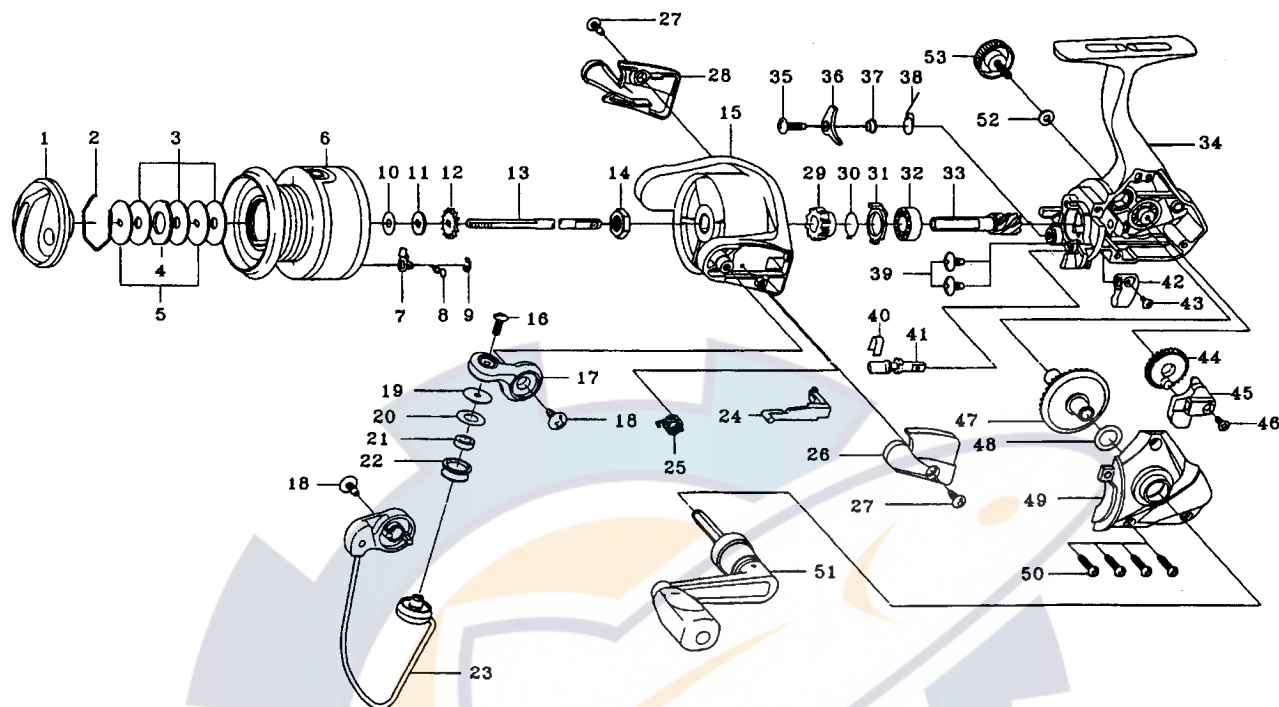

SPINNING REEL

SPINSTAR-X2500C

Key No.	Parts No.	Parts Name
2-9	G04-9801	SPOOL
1	F32-2107	DRAG KNOB
2	171-7701	DRAG WASHER RET
3	E13-6003	DRAG WASHER
4	373-3603	EARED WASHER
5	E46-7201	KEY WASHER
7	B07-5304	CLICK PAWL
8	E40-3101	CLICK SPRING
9	320-5901	CLICK RET
10	E39-8000	SPOOL WASHER A
11	E46-7101	SPOOL WASHER B
12	270-6501	CLICK GEAR
13	F99-0601	MAIN SHAFT
14	341-9201	ROTOR NUT
15	F31-1407	ROTOR
16	B67-9304	LINE ROLLER SCREW
17	F61-9203	BAIL ARM
18	B84-2102	BAIL HOLDER SCREW
19	F44-6302	ROLLER COLLAR
20	F44-6202	LINE ROLLER WASHER
21	F47-3401	LINE ROLLER BUSHING
22	F47-2402	LINE ROLLER
23	F99-1602	BAIL
24	E45-1601	BAIL TRIP LEVER
25	F12-8901	BAIL SPRING
26	F31-0327	BAIL SPRING COVER
27	E36-4202	BAIL HOLDER COVER SCREW

Key No.	Parts No.	Parts Name
28	F31-0407	BAIL HOLDER COVER
29	F31-1502	A/R RATCHET
30	F19-6301	A/R PAWL SPRING B
31	F19-6201	A/R COLLAR
32	L03-6601	BALL BEARING
33	E51-9801	PINION GEAR
34	G04-9601	BODY
35	L00-1801	A/R PAWL SCREW
36	F19-5301	A/R PAWL
37	L01-4302	A/R PAWL COLLAR
38	L00-1501	A/R PAWL SPRING A
39	E03-7801	BEARING RET SCREW
40	F19-5201	A/R CAM SPRING
41	F98-9301	A/R CAM
42	F98-9202	A/R LEVER
43	F98-9401	A/R LEVER SCREW
44	F67-7401	OSC GEAR
45	F98-9601	OSC SLIDER
46	351-0315	OSC SLIDER SCREW
47	F17-0001	DRIVE GEAR
48	373-7808	DRIVE GEAR WASHER
49	F99-0802	SIDE COVER
50	E15-8602	SIDE COVER SCREW
51	G04-9701	HANDLE
52	F02-0201	HANDLE WASHER
53	B92-5012	HANDLE SCREW