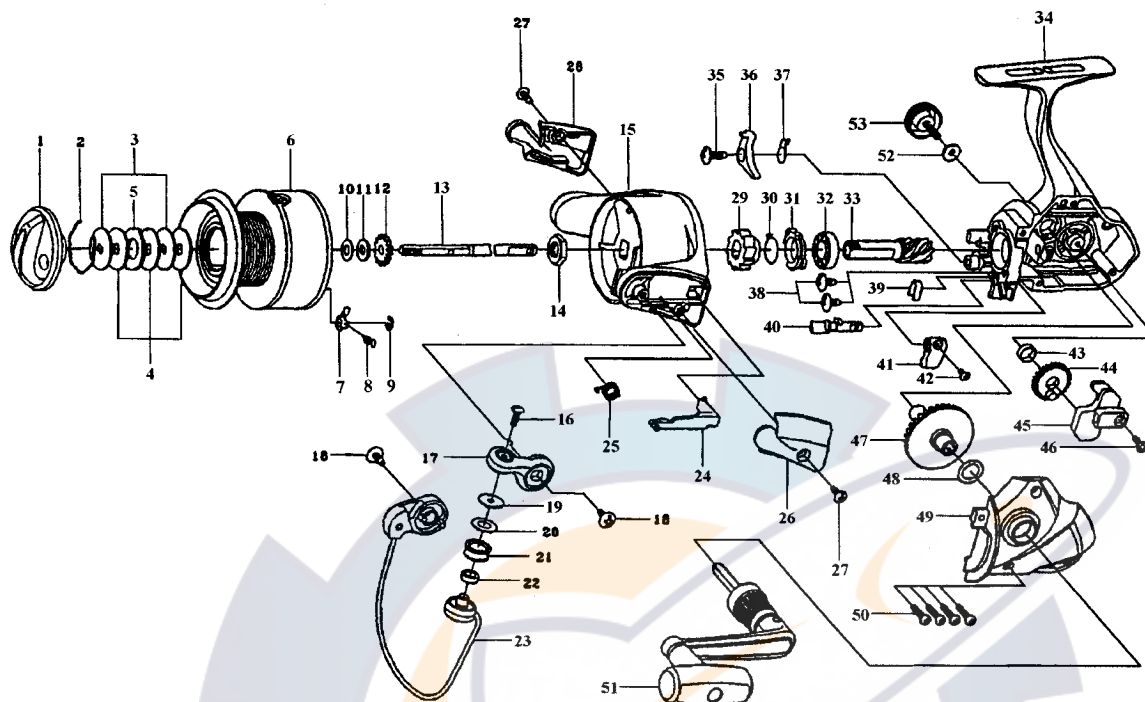

COMMITTED TO TOTAL QUALITY

SPINNING REEL

SPINSTAR-X3500C / 4000C

Key No.	Parts No.	Parts Name
2-9	G07-1101	SPOOL
1	F32-9507	DRAG KNOB
2	171-7701	DRAG WASHER RET
3	F09-4901	KEY WASHER
4	E13-6003	DRAG WASHER
5	373-3603	EARED WASHER
7	B07-5304	CLICK PAWL
8	E40-3101	CLICK SPRING
9	320-5901	CLICK RET
10	F09-4800	SPOOL WASHER A
11	F09-4701	SPOOL WASHER B
12	E46-2701	CLICK GEAR
13	F99-2301	MAIN SHAFT
14	340-6602	ROTOR NUT
15	F31-3907	ROTOR
16	B67-9304	LINE ROLLER SCREW
17	F61-9203	BAIL ARM
18	B84-2102	BAIL HOLDER SCREW
19	F44-6302	ROLLER COLLAR
20	F44-6202	LINE ROLLER WASHER
21	F45-4901	LINE ROLLER
22	F47-3401	LINE ROLLER BUSHING
23	F99-2702	BAIL
24	E46-2101	BAIL TRIP LEVER
25	F12-8901	BAIL SPRING
26	F31-4321	BAIL SPRING COVER
27	E36-4202	BAIL HOLDER COVER SCREW
28	F31-4407	BAIL HOLDER COVER
29	F31-9801	A/R RATCHET
30	F20-1101	A/R PAWL SPRING B
31	F20-1001	A/R COLLAR

Key No.	Parts No.	Parts Name
32	L03-6502	BALL BEARING
33	E52-0101	PINION GEAR
34	G07-0901	BODY
35	E00-7101	A/R PAWL SCREW
36	F19-9901	A/R PAWL
37	F19-9801	A/R PAWL SPRING
38	E03-7801	BEARING RET SCREW
39	F19-5201	A/R CAM SPRING
40	F98-9301	A/R CAM
41	F98-9202	A/R LEVER
42	F98-9401	A/R LEVER SCREW
43	F13-1601	OSC GEAR COLLAR
44	G18-9301	OSC GEAR
45	F99-2201	OSC SLIDER
46	352-1505	OSC SLIDER SCREW
47	E52-0201	DRIVE GEAR
48	373-7808	DRIVE GEAR WASHER
49	F99-3403	SIDE COVER
50	E15-8602	SIDE COVER SCREW
51	G07-1001	HANDLE
52	F02-0201	HANDLE WASHER
53	B92-5012	HANDLE SCREW

X4000C Special Parts

Key No.	Parts No.	Parts Name
2-9	G07-1301	SPOOL
15	F31-4207	ROTOR
23	F99-4002	BAIL
24	E46-3101	BAIL TRIP LEVER
34	G07-0902	BODY
49	F99-3404	SIDE COVER