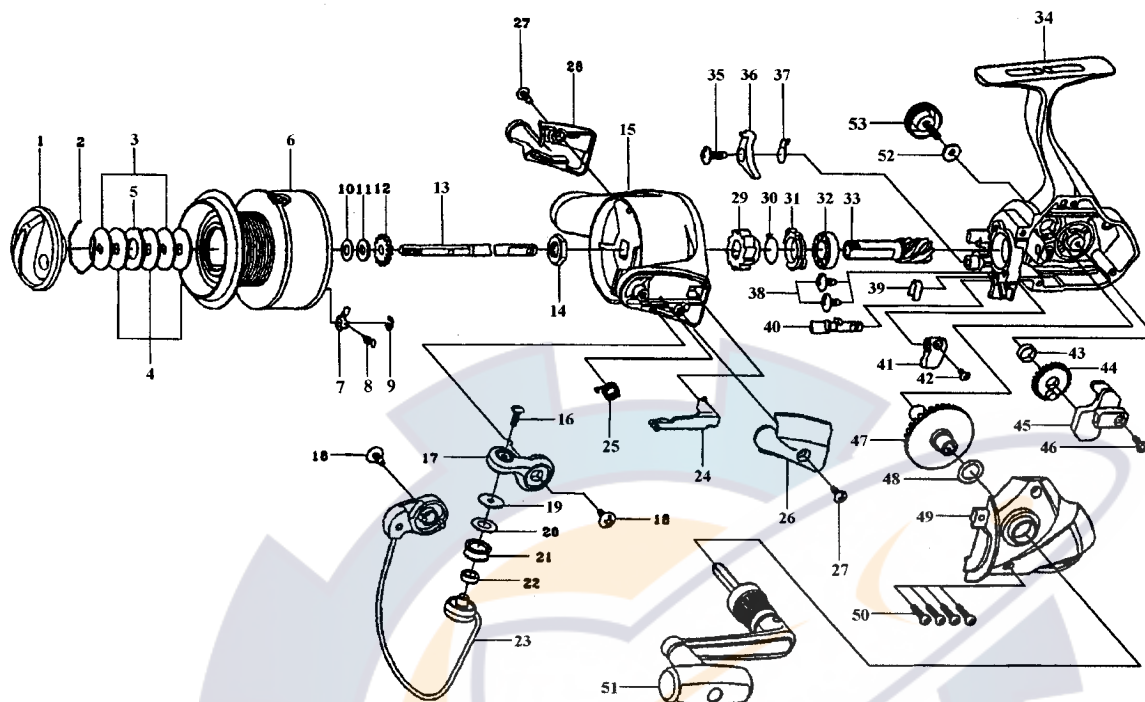

SPINNING REEL

SPINSTAR-X3500C / 4000C

Key No.	Parts No.	Parts Name
2-9	G07-1101	SPOOL
1	F32-9507	DRAG KNOB
2	171-7701	DRAG WASHER RET
3	F09-4901	KEY WASHER
4	E13-6003	DRAG WASHER
5	373-3603	EARED WASHER
7	B07-5304	CLICK PAWL
8	E40-3101	CLICK SPRING
9	320-5901	CLICK RET
10	F09-4800	SPOOL WASHER A
11	F09-4701	SPOOL WASHER B
12	E46-2701	CLICK GEAR
13	F99-2301	MAIN SHAFT
14	340-6602	ROTOR NUT
15	F31-3907	ROTOR
16	B67-9304	LINE ROLLER SCREW
17	F61-9203	BAIL ARM
18	B84-2102	BAIL HOLDER SCREW
19	F44-6302	ROLLER COLLAR
20	F44-6202	LINE ROLLER WASHER
21	F45-4901	LINE ROLLER
22	F47-3401	LINE ROLLER BUSHING
23	F99-2702	BAIL
24	E46-2101	BAIL TRIP LEVER
25	F12-8901	BAIL SPRING
26	F31-4321	BAIL SPRING COVER
27	E36-4202	BAIL HOLDER COVER SCREW
28	F31-4407	BAIL HOLDER COVER
29	F31-9801	A/R RATCHET
30	F20-1101	A/R PAWL SPRING B
31	F20-1001	A/R COLLAR

Key No.	Parts No.	Parts Name
32	L03-6502	BALL BEARING
33	E52-0101	PINION GEAR
34	G07-0901	BODY
35	E00-7101	A/R PAWL SCREW
36	F19-9901	A/R PAWL
37	F19-9801	A/R PAWL SPRING
38	E03-7801	BEARING RET SCREW
39	F19-5201	A/R CAM SPRING
40	F98-9301	A/R CAM
41	F98-9202	A/R LEVER
42	F98-9401	A/R LEVER SCREW
43	F13-1601	OSC GEAR COLLAR
44	G18-9301	OSC GEAR
45	F99-2201	OSC SLIDER
46	352-1505	OSC SLIDER SCREW
47	E52-0201	DRIVE GEAR
48	373-7808	DRIVE GEAR WASHER
49	F99-3403	SIDE COVER
50	E15-8602	SIDE COVER SCREW
51	G07-1001	HANDLE
52	F02-0201	HANDLE WASHER
53	B92-5012	HANDLE SCREW

**X4000C Special Parts**

Key No.	Parts No.	Parts Name
2-9	G07-1301	SPOOL
15	F31-4207	ROTOR
23	F99-4002	BAIL
24	E46-3101	BAIL TRIP LEVER
34	G07-0902	BODY
49	F99-3404	SIDE COVER