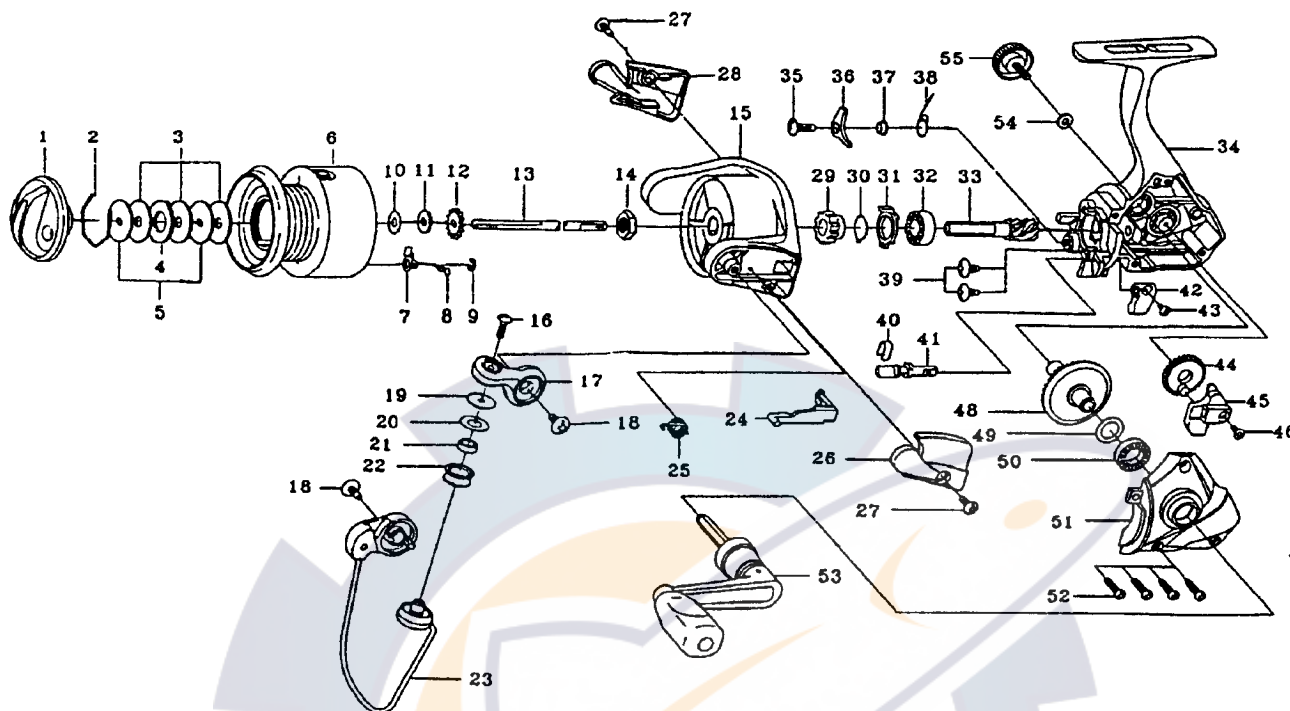

# SPINNING REEL SPINSTAR-Z2500C

Key No.	Parts No.	Parts Name
2-9	G04-9501	SPOOL
2-9	G12-1101	SPOOL (EXTRA)
1	F32-2108	DRAG KNOB
2	171-7701	DRAG WASHER RET
3	E13-6003	DRAG WASHER
4	373-3603	EARED WASHER
5	E46-7201	KEY WASHER
7	B07-5304	CLICK PAWL
8	E40-3101	CLICK SPRING
9	320-5901	CLICK RET
10	E39-8000	SPOOL WASHER A
11	E46-7101	SPOOL WASHER B
12	270-6501	CLICK GEAR
13	F99-0601	MAIN SHAFT
14	341-9201	ROTOR NUT
15	F31-1408	ROTOR
16	B67-9304	LINE ROLLER SCREW
17	F61-9201	BAIL ARM
18	B84-2102	BAIL HOLDER SCREW
19	F44-6302	ROLLER COLLAR
20	F44-6202	LINE ROLLER WASHER
21	F05-5601	BALL BEARING A
22	F47-2401	LINE ROLLER
23	F99-1601	BAIL
24	E45-1601	BAIL TRIP LEVER
25	F12-8901	BAIL SPRING
26	F31-0330	BAIL SPRING COVER
27	E36-4202	BAIL HOLDER COVER SCREW

Key No.	Parts No.	Parts Name
28	F31-0408	BAIL HOLDER COVER
29	F31-1502	A/R RATCHET
30	F19-6301	A/R PAWL SPRING B
31	F19-6201	A/R COLLAR
32	L03-6601	BALL BEARING B
33	E51-9801	PINION GEAR
34	G04-9101	BODY
35	L00-1801	A/R PAWL SCREW
36	F19-5301	A/R PAWL
37	L01-4302	A/R PAWL COLLAR
38	L00-1501	A/R PAWL SPRING A
39	E03-7801	BEARING RET SCREW
40	F19-5201	A/R CAM SPRING
41	F98-9301	A/R CAM
42	F98-9201	A/R LEVER
43	F98-9401	A/R LEVER SCREW
44	F67-7401	OSC GEAR
45	F98-9601	OSC SLIDER
46	351-0315	OSC SLIDER SCREW
48	F17-0001	DRIVE GEAR
49	373-7808	DRIVE GEAR WASHER
50	631-6901	BALL BEARING C
51	F98-9702	SIDE COVER
52	E15-8602	SIDE COVER SCREW
53	G04-9201	HANDLE
54	F02-0201	HANDLE WASHER
55	F03-5605	HANDLE SCREW