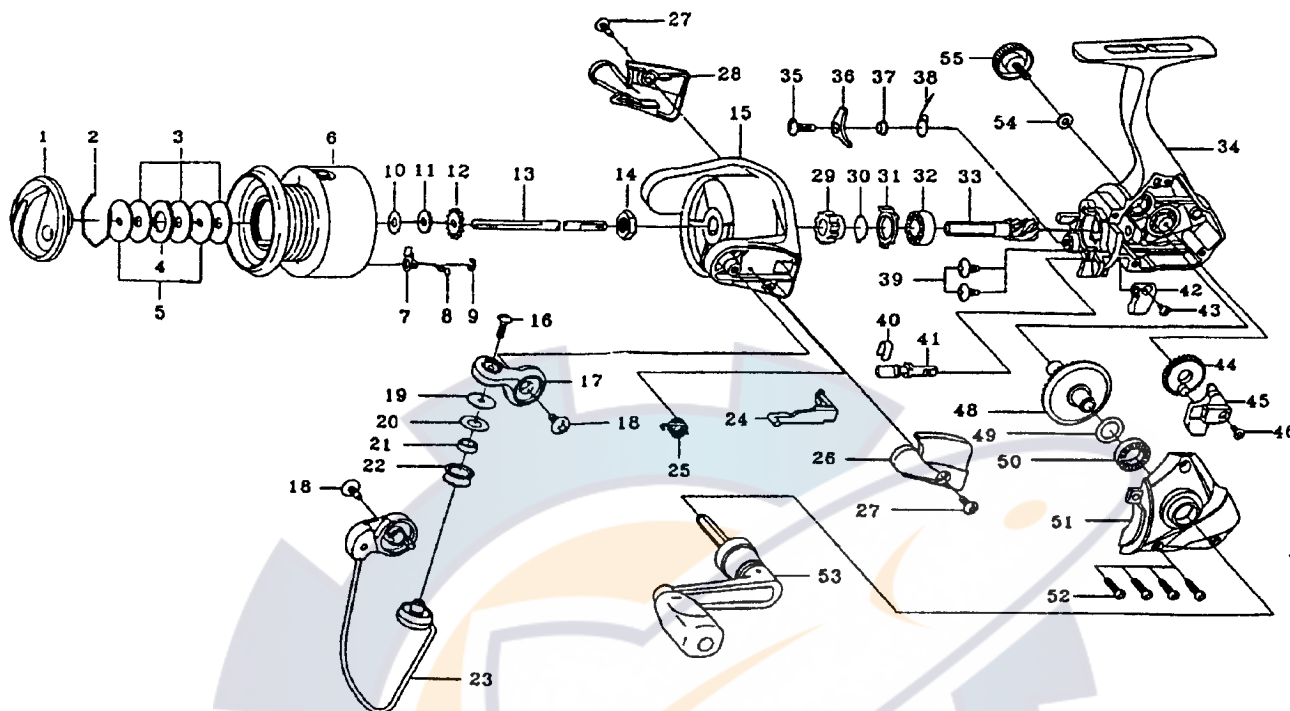

SPINNING REEL SPINSTAR-Z2500C

Key No.	Parts No.	Parts Name
2-9	G04-9501	SPOOL
2-9	G12-1101	SPOOL (EXTRA)
1	F32-2108	DRAG KNOB
2	171-7701	DRAG WASHER RET
3	E13-6003	DRAG WASHER
4	373-3603	EARED WASHER
5	E46-7201	KEY WASHER
7	B07-5304	CLICK PAWL
8	E40-3101	CLICK SPRING
9	320-5901	CLICK RET
10	E39-8000	SPOOL WASHER A
11	E46-7101	SPOOL WASHER B
12	270-6501	CLICK GEAR
13	F99-0601	MAIN SHAFT
14	341-9201	ROTOR NUT
15	F31-1408	ROTOR
16	B67-9304	LINE ROLLER SCREW
17	F61-9201	BAIL ARM
18	B84-2102	BAIL HOLDER SCREW
19	F44-6302	ROLLER COLLAR
20	F44-6202	LINE ROLLER WASHER
21	F05-5601	BALL BEARING A
22	F47-2401	LINE ROLLER
23	F99-1601	BAIL
24	E45-1601	BAIL TRIP LEVER
25	F12-8901	BAIL SPRING
26	F31-0330	BAIL SPRING COVER
27	E36-4202	BAIL HOLDER COVER SCREW

Key No.	Parts No.	Parts Name
28	F31-0408	BAIL HOLDER COVER
29	F31-1502	A/R RATCHET
30	F19-6301	A/R PAWL SPRING B
31	F19-6201	A/R COLLAR
32	L03-6601	BALL BEARING B
33	E51-9801	PINION GEAR
34	G04-9101	BODY
35	L00-1801	A/R PAWL SCREW
36	F19-5301	A/R PAWL
37	L01-4302	A/R PAWL COLLAR
38	L00-1501	A/R PAWL SPRING A
39	E03-7801	BEARING RET SCREW
40	F19-5201	A/R CAM SPRING
41	F98-9301	A/R CAM
42	F98-9201	A/R LEVER
43	F98-9401	A/R LEVER SCREW
44	F67-7401	OSC GEAR
45	F98-9601	OSC SLIDER
46	351-0315	OSC SLIDER SCREW
48	F17-0001	DRIVE GEAR
49	373-7808	DRIVE GEAR WASHER
50	631-6901	BALL BEARING C
51	F98-9702	SIDE COVER
52	E15-8602	SIDE COVER SCREW
53	G04-9201	HANDLE
54	F02-0201	HANDLE WASHER
55	F03-5605	HANDLE SCREW