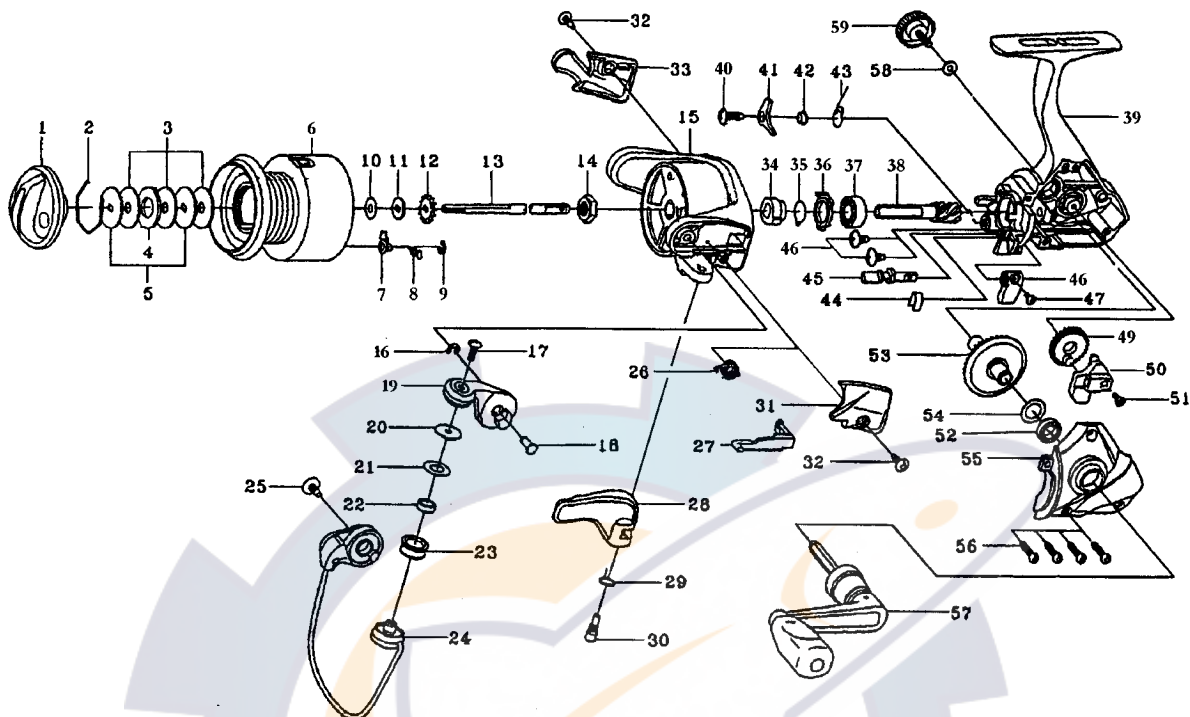

SPINNING REEL

SPINSTAR-Z2505C

Key No.	Parts No.	Parts Name	Key No.	Parts No.	Parts Name
2-9	G10-7401	SPOOL	30	E37-0003	TRIGGER SCREW
2-9	G17-1001	SPOOL (EXTRA)	31	F31-0511	BAIL SPRING COVER
1	F32-2108	DRAG KNOB	32	E36-4202	BAIL HOLDER COVER SCREW
2	171-7701	DRAG WASHER RET	33	F31-0611	BAIL HOLDER COVER
3	E13-6003	DRAG WASHER	34	E49-2401	A/R RATCHET
4	373-3603	EARED WASHER	35	F19-6301	A/R PAWL SPRING B
5	E46-7201	KEY WASHER	36	F19-6201	A/R COLLAR
7	B07-5304	CLICK PAWL	37	L03-6601	BALL BEARING B
8	E40-3101	CLICK SPRING	38	E51-9801	PINION GEAR
9	320-5901	CLICK RET	39	G04-9102	BODY
10	E39-8000	SPOOL WASHER A	40	L00-1801	A/R PAWL SCREW
11	E46-7101	SPOOL WASHER B	41	F19-5301	A/R PAWL
12	270-6501	CLICK GEAR	42	L01-4302	A/R PAWL COLLAR
13	F99-0601	MAIN SHAFT	43	L00-1501	A/R PAWL SPRING A
14	341-9201	ROTOR NUT	44	F19-5201	A/R CAM SPRING
15	F31-0116	ROTOR	45	F98-9301	A/R CAM
16	320-5901	BAIL ARM SCREW RET	46	F98-9201	A/R LEVER
17	B67-9304	LINE ROLLER SCREW	47	F98-9401	A/R LEVER SCREW
18	E49-3501	BAIL ARM SCREW	48	E03-7801	BEARING RET SCREW
19	F61-9301	BAIL ARM	49	F67-7401	OSC GEAR
20	F44-6302	ROLLER COLLAR	50	F98-9601	OSC SLIDER
21	F44-6202	LINE ROLLER WASHER	51	351-0315	OSC SLIDER SCREW
22	F05-5601	BALL BEARING A	52	631-6901	BALL BEARING C
23	F47-2401	LINE ROLLER	53	F17-0001	DRIVE GEAR
24	G10-7201	BAIL	54	373-7808	DRIVE GEAR WASHER
25	B84-2102	BAIL HOLDER SCREW	55	F98-9703	SIDE COVER
26	F12-8901	BAIL SPRING	56	E15-8602	SIDE COVER SCREW
27	E45-1601	BAIL TRIP LEVER	57	G04-9201	HANDLE
28	F18-0011	TRIGGER LEVER	58	F02-0201	HANDLE WASHER
29	E36-9901	TRIGGER SPRING	59	F03-5605	HANDLE SCREW