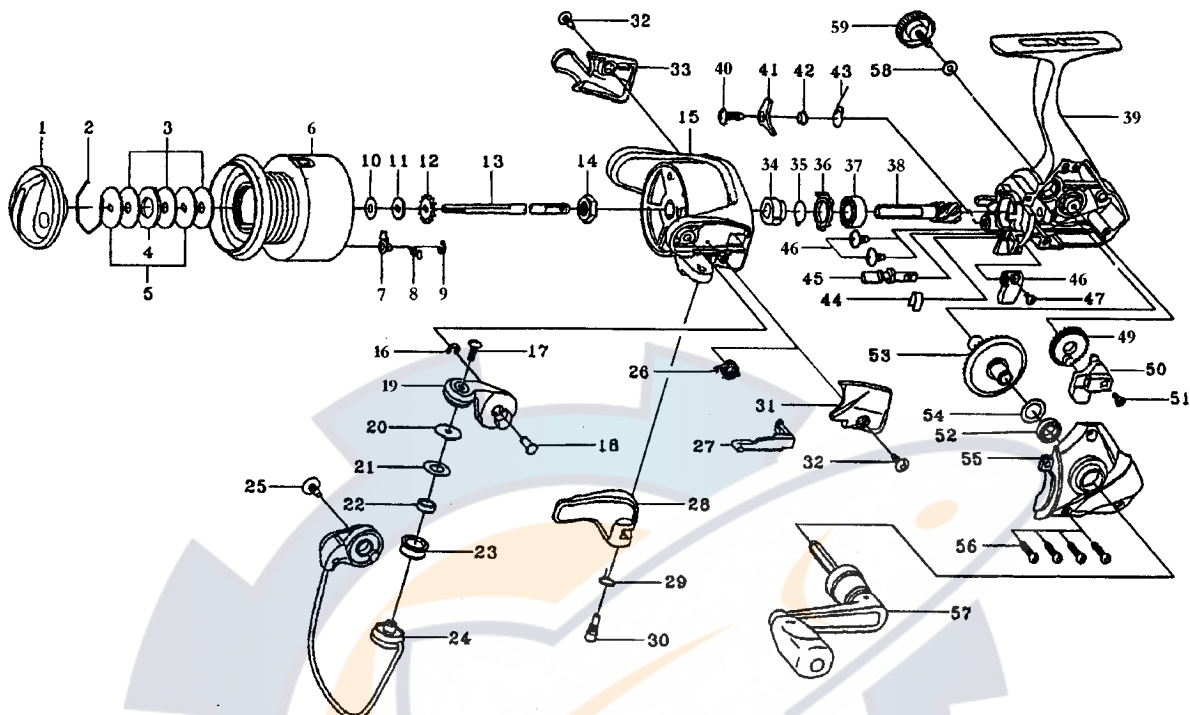

SPINNING REEL

SPINSTAR-Z2505C

Key No.	Parts No.	Parts Name	Key No.	Parts No.	Parts Name
2-9	G10-7401	SPOOL	30	E37-0003	TRIGGER SCREW
2-9	G17-1001	SPOOL (EXTRA)	31	F31-0511	BAIL SPRING COVER
1	F32-2108	DRAG KNOB	32	E36-4202	BAIL HOLDER COVER SCREW
2	171-7701	DRAG WASHER RET	33	F31-0611	BAIL HOLDER COVER
3	E13-6003	DRAG WASHER	34	E49-2401	A/R RATCHET
4	373-3603	EARED WASHER	35	F19-6301	A/R PAWL SPRING B
5	E46-7201	KEY WASHER	36	F19-6201	A/R COLLAR
7	B07-5304	CLICK PAWL	37	L03-6601	BALL BEARING B
8	E40-3101	CLICK SPRING	38	E51-9801	PINION GEAR
9	320-5901	CLICK RET	39	G04-9102	BODY
10	E39-8000	SPOOL WASHER A	40	L00-1801	A/R PAWL SCREW
11	E46-7101	SPOOL WASHER B	41	F19-5301	A/R PAWL
12	270-6501	CLICK GEAR	42	L01-4302	A/R PAWL COLLAR
13	F99-0601	MAIN SHAFT	43	L00-1501	A/R PAWL SPRING A
14	341-9201	ROTOR NUT	44	F19-5201	A/R CAM SPRING
15	F31-0116	ROTOR	45	F98-9301	A/R CAM
16	320-5901	BAIL ARM SCREW RET	46	F98-9201	A/R LEVER
17	B67-9304	LINE ROLLER SCREW	47	F98-9401	A/R LEVER SCREW
18	E49-3501	BAIL ARM SCREW	48	E03-7801	BEARING RET SCREW
19	F61-9301	BAIL ARM	49	F67-7401	OSC GEAR
20	F44-6302	ROLLER COLLAR	50	F98-9601	OSC SLIDER
21	F44-6202	LINE ROLLER WASHER	51	351-0315	OSC SLIDER SCREW
22	F05-5601	BALL BEARING A	52	631-6901	BALL BEARING C
23	F47-2401	LINE ROLLER	53	F17-0001	DRIVE GEAR
24	G10-7201	BAIL	54	373-7808	DRIVE GEAR WASHER
25	B84-2102	BAIL HOLDER SCREW	55	F98-9703	SIDE COVER
26	F12-8901	BAIL SPRING	56	E15-8602	SIDE COVER SCREW
27	E45-1601	BAIL TRIP LEVER	57	G04-9201	HANDLE
28	F18-0011	TRIGGER LEVER	58	F02-0201	HANDLE WASHER
29	E36-9901	TRIGGER SPRING	59	F03-5605	HANDLE SCREW