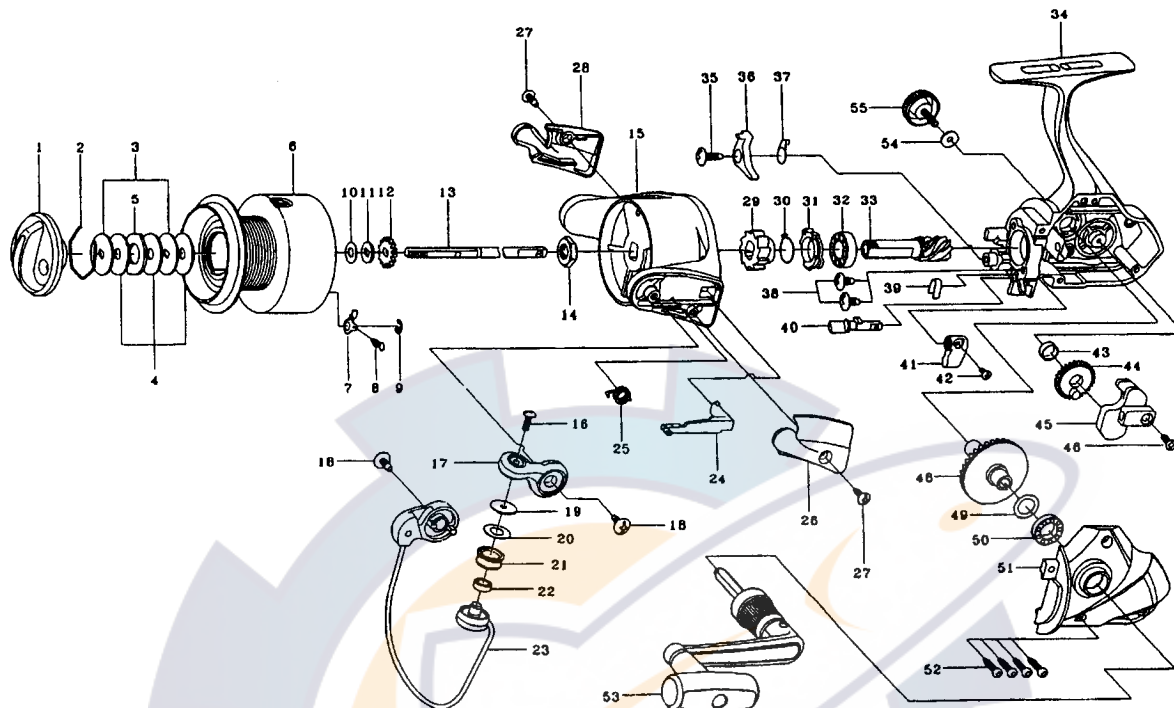

SPINNING REEL

# SPINSTAR-Z3500C / 4000C

Key No.	Parts No.	Parts Name
2-9	G07-0801	SPOOL
2-9	G12-1901	SPOOL (EXTRA)
1	F32-9508	DRAG KNOB
2	171-7701	DRAG WASHER RET
3	F09-4901	KEY WASHER
4	E13-6003	DRAG WASHER
5	373-3603	EARED WASHER
7	B07-5304	CLICK PAWL
8	E40-3101	CLICK SPRING
9	320-5901	CLICK RET
10	F09-4800	SPOOL WASHER A
11	F09-4701	SPOOL WASHER B
12	E46-2701	CLICK GEAR
13	F99-2301	MAIN SHAFT
14	340-6602	ROTOR NUT
15	F31-3908	ROTOR
16	B67-9304	LINE ROLLER SCREW
17	F61-9201	BAIL ARM
18	B84-2102	BAIL HOLDER SCREW
19	F44-6302	ROLLER COLLAR
20	F44-6202	LINE ROLLER WASHER
21	F45-4902	LINE ROLLER
22	F05-5601	BALL BEARING A
23	F99-2701	BAIL
24	E46-2101	BAIL TRIP LEVER
25	F12-8901	BAIL SPRING
26	F31-4324	BAIL SPRING COVER
27	E36-4202	BAIL HOLDER COVER SCREW
28	F31-4408	BAIL HOLDER COVER
29	F31-9801	A/R RATCHET
30	F20-1101	A/R PAWL SPRING B
31	F20-1001	A/R COLLAR
32	L03-6502	BALL BEARING B

Key No.	Parts No.	Parts Name
33	E52-0101	PINION GEAR
34	G07-0401	BODY
35	E00-7101	A/R PAWL SCREW
36	F19-9901	A/R PAWL
37	F19-9801	A/R PAWL SPRING A
38	E03-7801	BEARING RET SCREW
39	F19-5201	A/R CAM SPRING
40	F98-9301	A/R CAM
41	F98-9201	A/R LEVER
42	F98-9401	A/R LEVER SCREW
43	F13-1601	OSC GEAR COLLAR
44	G18-9301	OSC GEAR
45	F99-2201	OSC SLIDER
46	352-1505	OSC SLIDER SCREW
48	E52-0201	DRIVE GEAR
49	373-7808	DRIVE GEAR WASHER
50	631-6901	BALL BEARING C
51	F99-2403	SIDE COVER
52	E15-8602	SIDE COVER SCREW
53	G07-0501	HANDLE
54	F02-0201	HANDLE WASHER
55	F03-5605	HANDLE SCREW

### 24000C Special Parts

Key No.	Parts No.	Parts Name
2-9	G07-1201	SPOOL
2-9	G12-2101	SPOOL (EXTRA)
15	F31-4208	ROTOR
23	F99-4001	BAIL
24	E46-3101	BAIL TRIP LEVER
34	G07-0402	BODY
51	F99-2404	SIDE COVER