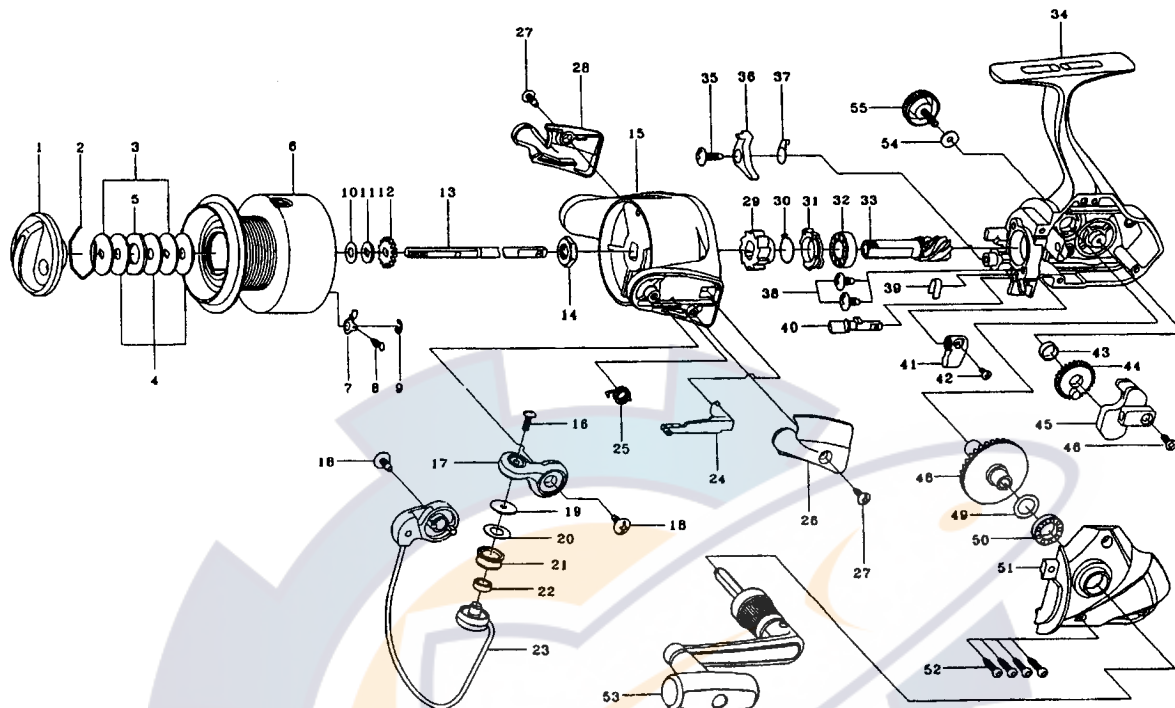

SPINNING REEL

SPINSTAR-Z3500C / 4000C

Key No.	Parts No.	Parts Name
2-9	G07-0801	SPOOL
2-9	G12-1901	SPOOL (EXTRA)
1	F32-9508	DRAG KNOB
2	171-7701	DRAG WASHER RET
3	F09-4901	KEY WASHER
4	E13-6003	DRAG WASHER
5	373-3603	EARED WASHER
7	B07-5304	CLICK PAWL
8	E40-3101	CLICK SPRING
9	320-5901	CLICK RET
10	F09-4800	SPOOL WASHER A
11	F09-4701	SPOOL WASHER B
12	E46-2701	CLICK GEAR
13	F99-2301	MAIN SHAFT
14	340-6602	ROTOR NUT
15	F31-3908	ROTOR
16	B67-9304	LINE ROLLER SCREW
17	F61-9201	BAIL ARM
18	B84-2102	BAIL HOLDER SCREW
19	F44-6302	ROLLER COLLAR
20	F44-6202	LINE ROLLER WASHER
21	F45-4902	LINE ROLLER
22	F05-5601	BALL BEARING A
23	F99-2701	BAIL
24	E46-2101	BAIL TRIP LEVER
25	F12-8901	BAIL SPRING
26	F31-4324	BAIL SPRING COVER
27	E36-4202	BAIL HOLDER COVER SCREW
28	F31-4408	BAIL HOLDER COVER
29	F31-9801	A/R RATCHET
30	F20-1101	A/R PAWL SPRING B
31	F20-1001	A/R COLLAR
32	L03-6502	BALL BEARING B

Key No.	Parts No.	Parts Name
33	E52-0101	PINION GEAR
34	G07-0401	BODY
35	E00-7101	A/R PAWL SCREW
36	F19-9901	A/R PAWL
37	F19-9801	A/R PAWL SPRING A
38	E03-7801	BEARING RET SCREW
39	F19-5201	A/R CAM SPRING
40	F98-9301	A/R CAM
41	F98-9201	A/R LEVER
42	F98-9401	A/R LEVER SCREW
43	F13-1601	OSC GEAR COLLAR
44	G18-9301	OSC GEAR
45	F99-2201	OSC SLIDER
46	352-1505	OSC SLIDER SCREW
48	E52-0201	DRIVE GEAR
49	373-7808	DRIVE GEAR WASHER
50	631-6901	BALL BEARING C
51	F99-2403	SIDE COVER
52	E15-8602	SIDE COVER SCREW
53	G07-0501	HANDLE
54	F02-0201	HANDLE WASHER
55	F03-5605	HANDLE SCREW

24000C Special Parts

Key No.	Parts No.	Parts Name
2-9	G07-1201	SPOOL
2-9	G12-2101	SPOOL (EXTRA)
15	F31-4208	ROTOR
23	F99-4001	BAIL
24	E46-3101	BAIL TRIP LEVER
34	G07-0402	BODY
51	F99-2404	SIDE COVER