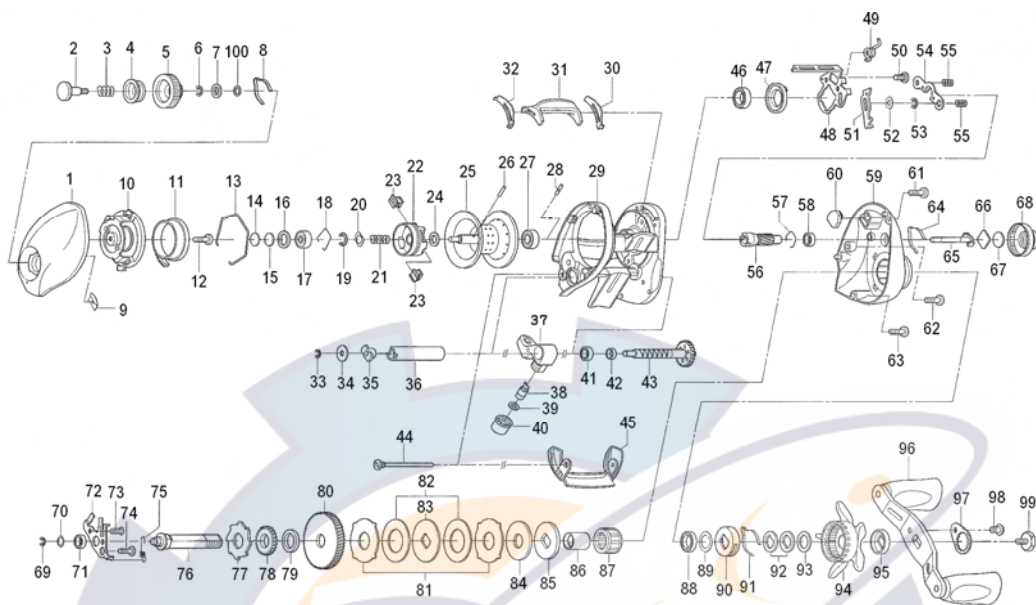

STEEZ 103HA

Key No.	Parts No.	Parts Name	Key No.	Parts No.	Parts Name
1	G75-7301	L/S PLT	56	G89-7101	PINION GEAR
2	F57-7901	SET PLT SCREW	57	E21-9701	BEARING RET B
3	E16-7101	SET PLT SPRING	58	G46-6202	BALL BEARING D
4	F77-0704	BRAKE DIAL WASHER A	59	G89-7001	R/S PLT
5	G75-7401	BRAKE ADJ KNOB	60	G26-2301	CLUTCH CAM PLT B
6	B33-9801	BRAKE DIAL RET A	61	G04-0814	R/S PLT SCREW A
7	F63-7701	BRAKE DIAL WASHER B	62	G04-0815	R/S PLT SCREW B
8	F05-1701	BRAKE CLICK SPRING	63	G04-0801	R/S PLT SCREW C
9	F61-3401	BRAKE DIAL RET B	64	F26-2701	CLICK LEAF SPRING A
10	G75-7001	LEFT SET PLT	65	G01-5501	PINION SHAFT
11	G75-7701	MAGNET HOLDER	66	B17-5401	SPOOL ADJ CAP METAL
12	351-0906	LEFT SET PLT SCREW	67	B17-5503	RUBBER WASHER
13	G75-7801	MAGNET HOLDER RET	68	G77-4701	CAST CONTROL CAP
14	375-7404	SPACER A	69	320-5901	DRIVE SHAFT RET A
15	375-7411	SPACER B	70	G35-5203	DRIVE SHAFT WASHER
16	G18-5101	SPACER C	71	G46-6202	BALL BEARING E
17	G51-1503	BALL BEARING A	72	G75-5101	DRIVE SHAFT RET B
18	F03-2201	BEARING RET A	73	E13-4503	CLUTCH LEVER SCREW
19-28	Z01-7768	SPOOL	74	G87-5801	DRIVE SHAFT RET B SCREW
29	G75-4102	FRAME	75	G75-5401	CLUTCH TRIP PLT SPRING
30	G75-4301	CLUTCH LEVER PLT A	76	G75-5001	DRIVE SHAFT
31	G75-4501	CLUTCH LEVER	77	G75-6001	A/R RATCHET
32	G75-4401	CLUTCH LEVER PLT B	78	G75-6101	DRIVE GEAR A
33	320-5901	WORM SHAFT RET	79	G87-8301	DRIVE GEAR WASHER
34	F65-5501	WORM SHAFT WASHER	80	G75-6201	DRIVE GEAR B
35	B71-5601	WORM SHAFT HOLDER	81	F79-6102	EARED WASHER
36	F83-6502	LEVEL WIND GUARD	82	G42-8501	DRAG WASHER A
37	G75-5701	LINE GUIDE	83	F79-6303	KEY WASHER A
38	121-4212	LINE GUIDE PAWL	84	G45-5801	DRAG WASHER B
39	373-1303	LINE GUIDE WASHER	85	B36-0306	KEY WASHER B
40	F40-2801	PAWL CAP	86	G01-1401	GEAR SHAFT COLLAR
41	G46-6202	BALL BEARING B	87	G81-9801	ROLLER CLUTCH
42	G01-0701	WORM SHAFT COLLAR	88	G75-6301	BALL BEARING F
43	G85-0901	WORM SHAFT	89	B55-3801	BEARING WASHER
44	G35-8702	STABILIZER BAR	90	F02-8201	CLICK LEAF SPRING HOLDER
45	G75-6802	FRONT PLT	91	F03-2401	CLICK LEAF SPRING B
46	G52-0503	BALL BEARING C	92	150-8901	SPRING WASHER
47	G35-7101	CLUTCH CAM	93	373-7810	SPACING SLEEVE
48	G75-4801	CLUTCH CAM PLT A	94	G77-5101	STAR DRAG
49	G75-5301	CLUTCH CAM SPRING	95	F85-0401	HANDLE COLLAR
50	G00-9701	CLUTCH CAM SCREW	96	G89-7201	HANDLE
51	G75-4901	CLUTCH TRIP PLT	97	G77-9201	HANDLE NUT PLT
52	G53-9401	CLUTCH TRIP PLT WASHER	98	G83-5501	HANDLE NUT PLT SCREW
53	320-5901	CLUTCH TRIP PLT RET	99	G77-9101	HANDLE SCREW
54	G35-7901	YOKE	100	375-4104	BRAKE DIAL WASHER C
55	G35-8001	YOKE SPRING			