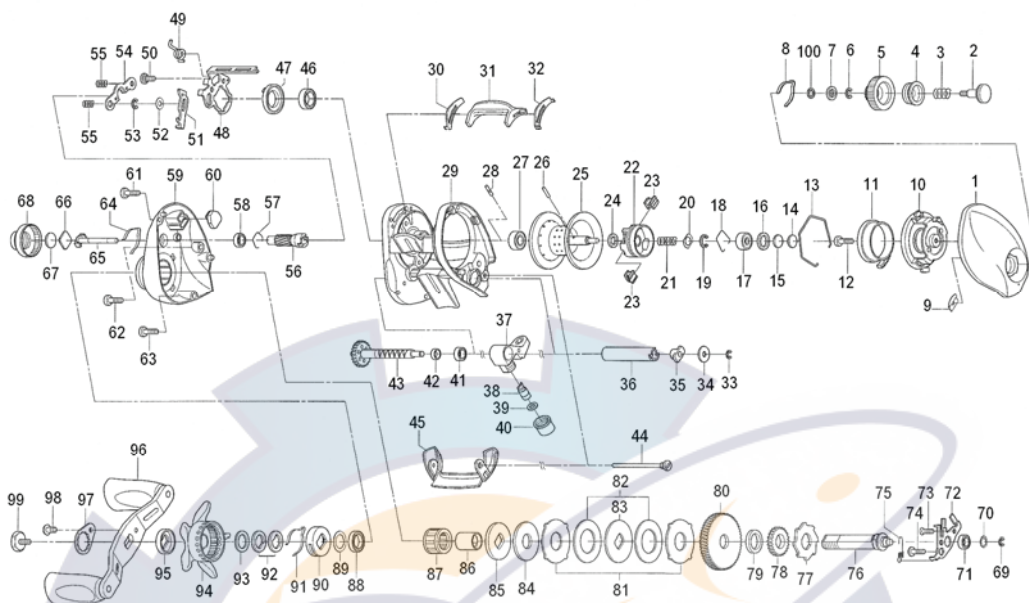

STEEZ 103HLA

Please order by parts number, not key number

Key No.	Parts No.	Parts Name	Key No.	Parts No.	Parts Name
1	G81-4301	R/S PLT	56	G89-7101	PINION GEAR
2	F57-7901	SET PLT SCREW	57	E21-9701	BEARING RET B
3	E16-7101	SET PLT SPRING	58	G46-6202	BALL BEARING D
4	F77-0704	BRAKE DIAL WASHER A	59	G89-7301	L/S PLT
5	G75-7402	BRAKE ADJ KNOB	60	G26-2301	CLUTCH CAM PLT B
6	B33-9801	BRAKE DIAL RET A	61	G04-0814	L/S PLT SCREW A
7	F63-7701	BRAKE DIAL WASHER B	62	G04-0815	L/S PLT SCREW B
8	F05-1701	BRAKE CLICK SPRING	63	G04-0801	L/S PLT SCREW C
9	F61-3401	BRAKE DIAL RET B	64	F26-2701	CLICK LEAF SPRING A
10	G81-4501	RIGHT SET PLT	65	G01-5501	PINION SHAFT
11	G75-7701	MAGNET HOLDER	66	B17-5401	SPOOL ADJ CAP METAL
12	351-0906	RIGHT SET PLT SCREW	67	B17-5503	RUBBER WASHER
13	G75-7801	MAGNET HOLDER RET	68	G77-4701	CAST CONTROL CAP
14	375-7404	SPACER A	69	320-5901	DRIVE SHAFT RET A
15	375-7411	SPACER B	70	G35-5203	DRIVE SHAFT WASHER
16	G18-5101	SPACER C	71	G46-6202	BALL BEARING E
17	G51-1503	BALL BEARING A	72	G81-3801	DRIVE SHAFT RET B
18	F03-2201	BEARING RET A	73	E13-4503	CLUTCH LEVER SCREW
19-28	Z01-7768	SPOOL	74	G87-5801	DRIVE SHAFT RET B SCREW
29	G81-3402	FRAME	75	G75-5401	CLUTCH TRIP PLT SPRING
30	G75-4401	CLUTCH LEVER PLT A	76	G75-5001	DRIVE SHAFT
31	G75-4501	CLUTCH LEVER	77	G75-6001	A/R RATCHET
32	G75-4301	CLUTCH LEVER PLT B	78	G75-6101	DRIVE GEAR A
33	320-5901	WORM SHAFT RET	79	G87-8301	DRIVE GEAR WASHER
34	F65-5501	WORM SHAFT WASHER	80	G81-4101	DRIVE GEAR B
35	B71-5601	WORM SHAFT HOLDER	81	F79-6102	EARED WASHER
36	F83-6502	LEVEL WIND GUARD	82	G42-8501	DRAG WASHER A
37	G75-5701	LINE GUIDE	83	F79-6303	KEY WASHER A
38	121-4212	LINE GUIDE PAWL	84	G45-5801	DRAG WASHER B
39	373-1303	LINE GUIDE WASHER	85	B36-0306	KEY WASHER B
40	F40-2801	PAWL CAP	86	G01-1401	GEAR SHAFT COLLAR
41	G46-6202	BALL BEARING B	87	G81-9801	ROLLER CLUTCH
42	G01-0701	WORM SHAFT COLLAR	88	G75-6301	BALL BEARING F
43	G85-0901	WORM SHAFT	89	B55-3801	BEARING WASHER
44	G35-8702	STABILIZER BAR	90	F02-8201	CLICK LEAF SPRING HOLDER
45	G75-6802	FRONT PLT	91	F03-2401	CLICK LEAF SPRING B
46	G52-0503	BALL BEARING C	92	150-8901	SPRING WASHER
47	G51-7301	CLUTCH CAM	93	373-7810	SPACING SLEEVE
48	G81-3601	CLUTCH CAM PLT A	94	G77-5102	STAR DRAG
49	G81-3901	CLUTCH CAM SPRING	95	F85-0401	HANDLE COLLAR
50	G00-9701	CLUTCH CAM SCREW	96	G89-7201	HANDLE
51	G81-3701	CLUTCH TRIP PLT	97	G77-9201	HANDLE NUT PLT
52	G53-9401	CLUTCH TRIP PLT WASHER	98	G83-5501	HANDLE NUT PLT SCREW
53	320-5901	CLUTCH TRIP PLT RET	99	G77-9101	HANDLE SCREW
54	G35-7901	YOKE	100	375-4104	BRAKE DIAL WASHER C
55	G35-8001	YOKE SPRING			