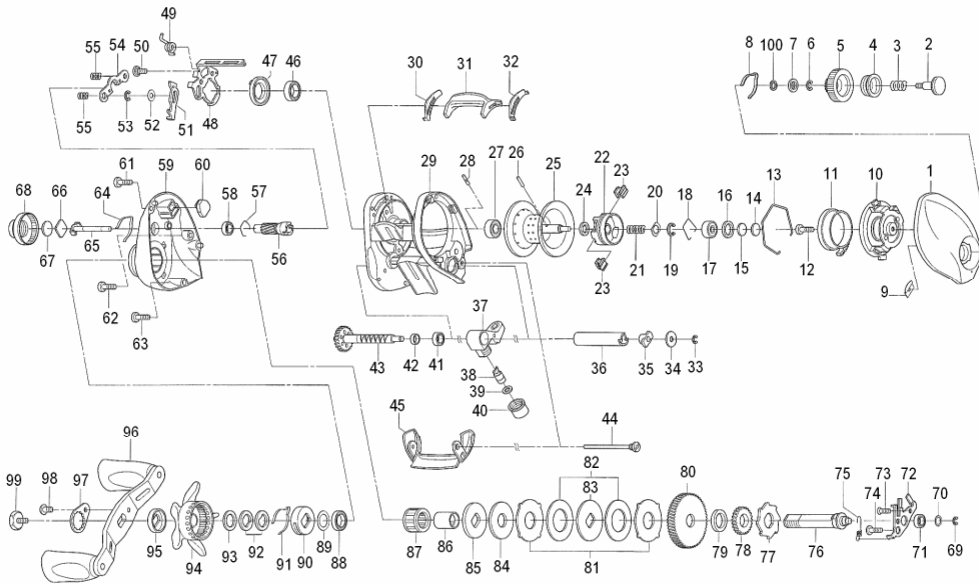

STEEZ 103HLA

Please order by parts number, not key number

Key No.	Parts No.	Parts Name	Key No.	Parts No.	Parts Name
1	G81-4301	R/S PLT	56	G89-7401	PINION GEAR
2	F57-7901	SET PLT SCREW	57	E21-9701	BEARING RET B
3	E16-7101	SET PLT SPRING	58	G46-6202	BALL BEARING D
4	F77-0704	BRAKE DIAL WASHER A	59	G89-7301	L/S PLT
5	G75-7402	BRAKE ADJ KNOB	60	G26-2301	CLUTCH CAM PLT B
6	B33-9801	BRAKE DIAL RET A	61	G04-0814	L/S PLT SCREW A
7	F63-7701	BRAKE DIAL WASHER B	62	G04-0815	L/S PLT SCREW B
8	F05-1701	BRAKE CLICK SPRING	63	G04-0801	L/S PLT SCREW C
9	F61-3401	BRAKE DIAL RET B	64	F26-2701	CLICK LEAF SPRING A
10	G81-4501	RIGHT SET PLT	65	G01-5501	PINION SHAFT
11	G75-7701	MAGNET HOLDER	66	B17-5401	SPOOL ADJ CAP METAL
12	351-0906	RIGHT SET PLT SCREW	67	B17-5503	RUBBER WASHER
13	G75-7801	MAGNET HOLDER RET	68	G77-4701	CAST CONTROL CAP
14	375-7404	SPACER A	69	320-5901	DRIVE SHAFT RET A
15	375-7411	SPACER B	70	G35-5203	DRIVE SHAFT WASHER
16	G18-5101	SPACER C	71	G46-6202	BALL BEARING E
17	G51-1503	BALL BEARING A	72	G81-3801	DRIVE SHAFT RET B
18	F03-2201	BEARING RET A	73	E13-4503	CLUTCH LEVER SCREW
19-28	Z01-7768	SPOOL	74	G87-5801	DRIVE SHAFT RET B SCREW
29	G81-3402	FRAME	75	G75-5401	CLUTCH TRIP PLT SPRING
30	G75-4401	CLUTCH LEVER PLT A	76	G75-5001	DRIVE SHAFT
31	G75-4501	CLUTCH LEVER	77	G75-6001	A/R RATCHET
32	G75-4301	CLUTCH LEVER PLT B	78	G75-6101	DRIVE GEAR A
33	320-5901	WORM SHAFT RET	79	G87-8301	DRIVE GEAR WASHER
34	F65-5501	WORM SHAFT WASHER	80	G81-4101	DRIVE GEAR B
35	B71-5601	WORM SHAFT HOLDER	81	F79-6102	EARED WASHER
36	F83-6502	LEVEL WIND GUARD	82	G42-8501	DRAG WASHER A
37	G75-5701	LINE GUIDE	83	F79-6303	KEY WASHER A
38	121-4212	LINE GUIDE PAWL	84	G45-5801	DRAG WASHER B
39	373-1303	LINE GUIDE WASHER	85	B36-0306	KEY WASHER B
40	F40-2801	PAWL CAP	86	G01-1401	GEAR SHAFT COLLAR
41	G46-6202	BALL BEARING B	87	G81-9801	ROLLER CLUTCH
42	G01-0701	WORM SHAFT COLLAR	88	G75-6301	BALL BEARING F
43	G85-0901	WORM SHAFT	89	B55-3801	BEARING WASHER
44	G35-8702	STABILIZER BAR	90	F02-8201	CLICK LEAF SPRING HOLDER
45	G75-6802	FRONT PLT	91	F03-2401	CLICK LEAF SPRING B
46	G52-0503	BALL BEARING C	92	150-8901	SPRING WASHER
47	G51-7301	CLUTCH CAM	93	373-7810	SPACING SLEEVE
48	G81-3601	CLUTCH CAM PLT A	94	G77-5102	STAR DRAG
49	G81-3901	CLUTCH CAM SPRING	95	F85-0401	HANDLE COLLAR
50	G00-9701	CLUTCH CAM SCREW	96	G89-7201	HANDLE
51	G81-3701	CLUTCH TRIP PLT	97	G77-9201	HANDLE NUT PLT
52	G53-9401	CLUTCH TRIP PLT WASHER	98	G83-5501	HANDLE NUT PLT SCREW
53	320-5901	CLUTCH TRIP PLT RET	99	G77-9101	HANDLE SCREW
54	G35-7901	YOKE	100	375-4104	BRAKE DIAL WASHER C
55	G35-8001	YOKE SPRING			