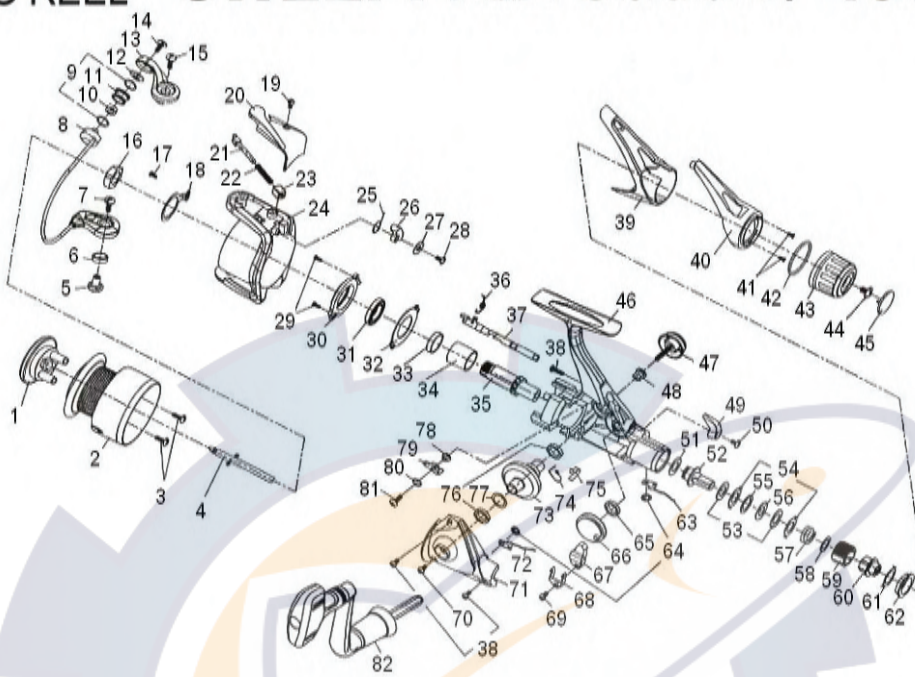

Please order by parts number, not key number

SWEEPFIRES 3550R/ 4050R

Key No.	Parts No.	Parts Name	Key No.	Parts No.	Parts Name
1	W56-0501	FRONT DRAG KNOB	45	W46-7601	DRAG KNOB SCREW CAP
1-3	W56-0601	SPOOL	46	W56-0801	BODY
4	W38-0302	MAIN SHAFT	47	W48-7301	HANDLE LOCK SCREW
5	W34-0201	BAIL HOLDER NUT	48	W34-4702	HANDLE COLLAR
6	W38-8101	BAIL HOLDER COLLAR	49	W46-7901	A/R LEVER
7	W38-0201	BAIL HOLDER SCREW	50	W38-6101	A/R LEVER SCREW
8	W33-7912	BAIL	51	W38-6201	DRAG METAL WASHER
9	W45-6601	LINE ROLLER WASHER	52	W38-6302	DRAG METAL A
10	W33-8202	LINE ROLLER BUSHING	53	W45-9001	DRAG WASHER B
11	W38-0602	LINE ROLLER	54	W38-6501	EARED WASHER
12	W33-8201	LINE ROLLER COLLAR	55	W38-6601	DRAG WASHER A
13	W51-5702	BAIL ARM	56	W38-6701	KEY WASHER
14	W46-4101	LINE ROLLER SCREW	57	W38-6801	DRAG COIL SPRING
15	W46-6201	BAIL ARM SCREW	58	W38-6901	DRAG SCREW WASHER
16	W38-1102	ROTOR NUT	59	W38-7001	DRAG SCREW
17	W46-4201	ROTOR NUT HOLD PLT SCREW	60	W38-7101	DRAG METAL B
18	W46-4301	ROTOR NUT HOLD PLT	61	W38-7201	DRAG COLLAR
19	W38-1901	BAIL SPRING COVER SCREW	62	W46-5401	DRAG COVER
20	W51-7801	BAIL SPRING COVER	63	W38-5901	CLICK LEAF SPRING B
21	W33-8702	BAIL SPRING SHAFT	64	W38-5001	CLICK LEAF SPRING RET
22	W38-2202	BAIL SPRING	65	W45-8701	OSC GEAR COLLAR
23	W33-8901	BAIL SPRING HOLDER	66	W34-2703	OSC GEAR
24	W56-0701	ROTOR	67	W38-5702	OSC SLIDER
25	W34-0501	BAIL TRIP LEVER SPRING	68	W46-5501	OSC SLIDER RET
26	W34-0602	BAIL TRIP LEVER	69	W38-5501	OSC SLIDER SCREW
27	W46-4501	BAIL TRIP LEVER WASHER	70	W46-5601	SIDE COVER SCREW A
28	W34-0703	BAIL TRIP LEVER SCREW	71	W56-0901	SIDE COVER
29	W46-4601	BEARING RET SCREW	72	W38-5101	CLICK LEAF SPRING A
30	W34-0901	BEARING RET A	73	W34-3802	DRIVE GEAR
31	W34-1701	BALL BEARING	74	W46-5801	A/R PAWL SPRING
32	W34-1101	BEARING RET B	75	W44-1101	A/R CAM SPRING B
33	W47-0401	BEARING RET COLLAR	76	W47-4001	DRIVE GEAR BUSHING
34	W47-0501	SPACING SLEEVE	77	W34-3701	DRIVE GEAR WASHER
35	W47-0601	PINION GEAR	78	W46-5901	A/R PAWL COLLAR A
36	W46-4901	A/R CAM SPRING A	79	W46-6001	A/R PAWL
37	W34-2003	A/R CAM	80	W34-4101	A/R PAWL COLLAR B
38	W38-4201	SIDE COVER SCREW B	81	W34-4301	A/R PAWL SCREW
39	W47-3601	REAR COVER A	82	W51-8001	HANDLE
40	W46-5101	REAR COVER B			
41	W45-9501	REAR COVER B SCREW			
42	W38-7701	O RING			
43	W46-7501	DRAG KNOB			
44	W38-7901	DRAG KNOB SCREW			