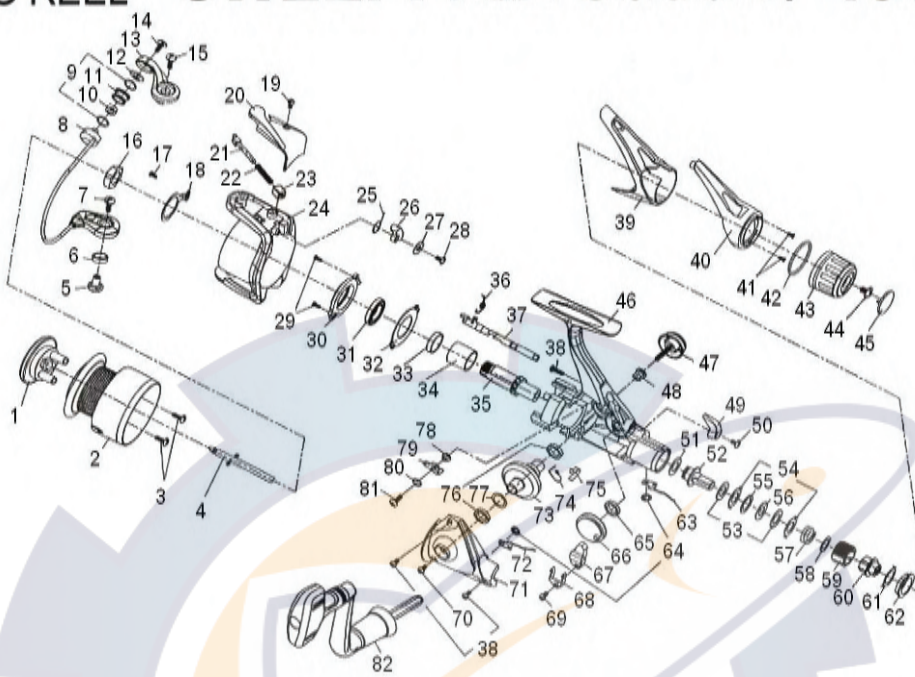

Please order by parts number, not key number

SWEEPFIRE 3550R/ 4050R

Key No.	Parts No.	Parts Name	Key No.	Parts No.	Parts Name
1	W56-0501	FRONT DRAG KNOB	45	W46-7601	DRAG KNOB SCREW CAP
1-3	W56-0601	SPOOL	46	W56-0801	BODY
4	W38-0302	MAIN SHAFT	47	W48-7301	HANDLE LOCK SCREW
5	W34-0201	BAIL HOLDER NUT	48	W34-4702	HANDLE COLLAR
6	W38-8101	BAIL HOLDER COLLAR	49	W46-7901	A/R LEVER
7	W38-0201	BAIL HOLDER SCREW	50	W38-6101	A/R LEVER SCREW
8	W33-7912	BAIL	51	W38-6201	DRAG METAL WASHER
9	W45-6601	LINE ROLLER WASHER	52	W38-6302	DRAG METAL A
10	W33-8202	LINE ROLLER BUSHING	53	W45-9001	DRAG WASHER B
11	W38-0602	LINE ROLLER	54	W38-6501	EARED WASHER
12	W33-8201	LINE ROLLER COLLAR	55	W38-6601	DRAG WASHER A
13	W51-5702	BAIL ARM	56	W38-6701	KEY WASHER
14	W46-4101	LINE ROLLER SCREW	57	W38-6801	DRAG COIL SPRING
15	W46-6201	BAIL ARM SCREW	58	W38-6901	DRAG SCREW WASHER
16	W38-1102	ROTOR NUT	59	W38-7001	DRAG SCREW
17	W46-4201	ROTOR NUT HOLD PLT SCREW	60	W38-7101	DRAG METAL B
18	W46-4301	ROTOR NUT HOLD PLT	61	W38-7201	DRAG COLLAR
19	W38-1901	BAIL SPRING COVER SCREW	62	W46-5401	DRAG COVER
20	W51-7801	BAIL SPRING COVER	63	W38-5901	CLICK LEAF SPRING B
21	W33-8702	BAIL SPRING SHAFT	64	W38-5001	CLICK LEAF SPRING RET
22	W38-2202	BAIL SPRING	65	W45-8701	OSC GEAR COLLAR
23	W33-8901	BAIL SPRING HOLDER	66	W34-2703	OSC GEAR
24	W56-0701	ROTOR	67	W38-5702	OSC SLIDER
25	W34-0501	BAIL TRIP LEVER SPRING	68	W46-5501	OSC SLIDER RET
26	W34-0602	BAIL TRIP LEVER	69	W38-5501	OSC SLIDER SCREW
27	W46-4501	BAIL TRIP LEVER WASHER	70	W46-5601	SIDE COVER SCREW A
28	W34-0703	BAIL TRIP LEVER SCREW	71	W56-0901	SIDE COVER
29	W46-4601	BEARING RET SCREW	72	W38-5101	CLICK LEAF SPRING A
30	W34-0901	BEARING RET A	73	W34-3802	DRIVE GEAR
31	W34-1701	BALL BEARING	74	W46-5801	A/R PAWL SPRING
32	W34-1101	BEARING RET B	75	W44-1101	A/R CAM SPRING B
33	W47-0401	BEARING RET COLLAR	76	W47-4001	DRIVE GEAR BUSHING
34	W47-0501	SPACING SLEEVE	77	W34-3701	DRIVE GEAR WASHER
35	W47-0601	PINION GEAR	78	W46-5901	A/R PAWL COLLAR A
36	W46-4901	A/R CAM SPRING A	79	W46-6001	A/R PAWL
37	W34-2003	A/R CAM	80	W34-4101	A/R PAWL COLLAR B
38	W38-4201	SIDE COVER SCREW B	81	W34-4301	A/R PAWL SCREW
39	W47-3601	REAR COVER A	82	W51-8001	HANDLE
40	W46-5101	REAR COVER B			
41	W45-9501	REAR COVER B SCREW			
42	W38-7701	O RING			
43	W46-7501	DRAG KNOB			
44	W38-7901	DRAG KNOB SCREW			