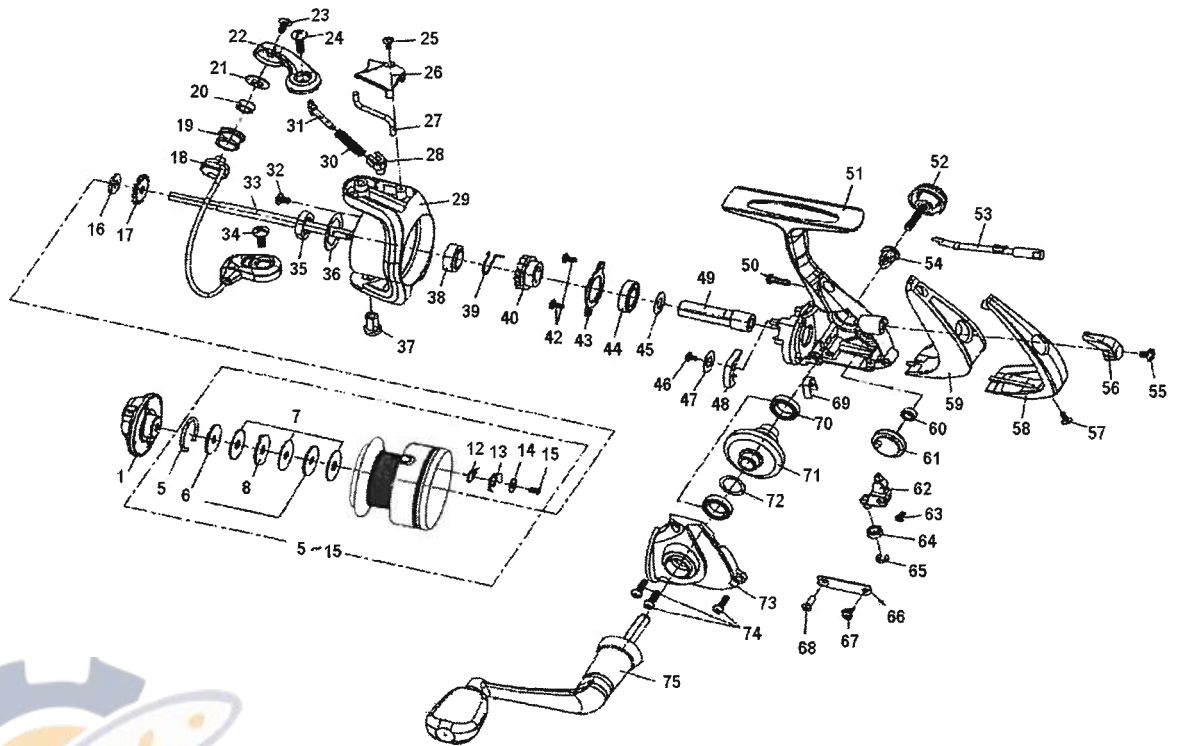

SPINNING REEL

SWEEPFIREF1000A

Key No.	Parts No.	Parts Name	Key No.	Parts No.	Parts Name
1	W52-0801	DRAG KNOB ASSY	42	W44-8201	BEARING RET SCREW
5	W44-4401	DRAG WASHER RET	43	W44-8301	BEARING RET
6	W44-4501	KEY WASHER	44	W44-8401	BALL BEARING
7	W44-4601	DRAG WASHER	45	W44-8501	PINION WASHER
8	W44-4701	EARED WASHER	46	W44-8601	A/R PAWL SCREW
12	W44-5101	CLICK SPRING	47	W52-1701	A/R PAWL WASHER
13	W44-5201	CLICK PAWL	48	W52-1801	A/R PAWL
14	W44-5301	CLICK PAWL WASHER	49	W52-0401	PINION GEAR
15	W44-5401	CLICK PAWL SCREW	50	W44-9001	REAR COVER A SCREW
5-15	W52-0901	SPOOL	51	W52-1901	BODY
16	W44-5501	SPOOL WASHER	52	W52-2001	HANDLE LOCK SCREW
17	W44-5601	CLICK GEAR	53	W44-9301	A/R CAM
18	W52-1001	BAIL	54	W44-9401	HANDLE COLLAR
19	W52-1101	LINE ROLLER	55	W44-9501	A/R LEVER SCREW
20	W52-1201	LINE ROLLER BUSHING	56	W52-2101	A/R LEVER
21	W44-6001	LINE ROLLER COLLAR	57	W44-9701	REAR COVER B SCREW
22	W52-0202	BAIL ARM	58	W44-9801	REAR COVER B
23	W44-6201	LINE ROLLER SCREW	59	W52-2201	REAR COVER A
24	W44-6301	BAIL ARM SCREW	60	W45-0001	OSC GEAR COLLAR
25	W44-6401	BAIL SPRING COVER SCREW	61	W45-0101	OSC GEAR
26	W52-1301	BAIL SPRING COVER	62	W45-0201	OSC SLIDER
27	W44-6701	TRIP LINK	63	W45-0301	OSC SLIDER SCREW
28	W44-6801	BAIL SPRING HOLDER	64	W45-0401	OSC SLIDER BUSHING
29	W52-0302	ROTOR	65	W45-0501	OSC SLIDER WASHER
30	W44-7001	BAIL SPRING	66	W45-0601	OSC SLIDER COVER
31	W44-7101	BAIL SPRING SHAFT	67	W45-0701	OSC SLIDER COVER SCREW A
32	W44-7201	ROTOR NUT LOCK SCREW	68	W45-0801	OSC SLIDER COVER SCREW B
33	W44-7301	MAIN SHAFT	69	W45-0901	A/R CAM SPRING
34	W44-7401	BAIL HOLDER SCREW	70	W52-2301	DRIVE GEAR BUSHING
35	W44-7501	ROTOR NUT	71	W45-1101	DRIVE GEAR
36	W44-7601	ROTOR NUT WASHER	72	W45-1201	DRIVE GEAR WASHER
37	W44-7701	BAIL HOLDER NUT	73	W52-0602	SIDE COVER
38	W52-1401	A/R RATCHET COLLAR	74	W45-1401	SIDE COVER SCREW
39	W52-1501	A/R RATCHET SPRING	75	W52-2401	HANDLE
40	W52-1601	A/R RATCHET			