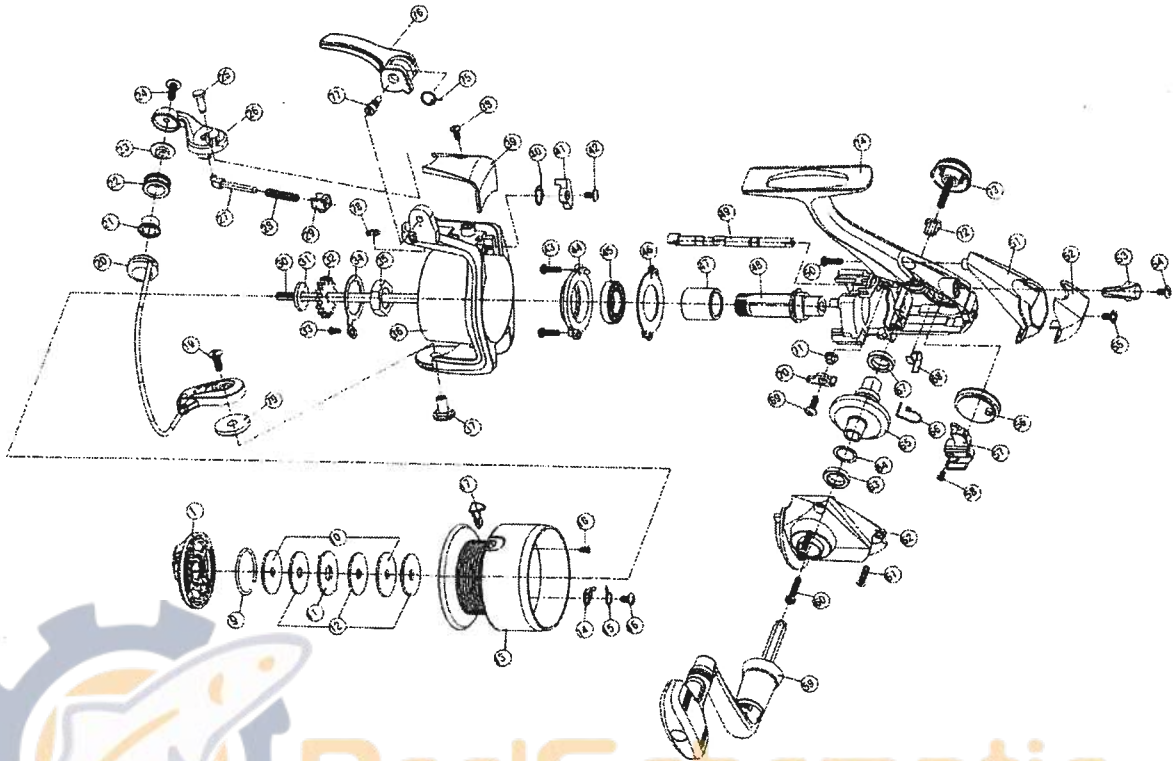

SWEEPFIRE 1505 / 2505

Key No.	Parts No.	Parts Name
1	W33-5805	DRAG KNOB ASSY
9	W33-5901	DRAG WASHER RET
10	W33-6001	KEY WASHER
11	W33-6101	EARED WASHER
12	W33-6201	DRAG WASHER
14	W30-1901	CLICK PAWL
15	W30-2101	CLICK SPRING
16	W33-7201	CLICK PAWL SCREW
17	W33-7301	LINE HOLDER
18	W33-7401	LINE HOLDER SCREW
9-18	W33-7507	SPOOL
19	W33-9001	BAIL HOLDER SCREW
20	W33-7910	BAIL
21	W34-5201	LINE ROLLER BUSHING
22	W33-8103	LINE ROLLER
23	W33-8201	LINE ROLLER COLLAR
24	W33-8301	LINE ROLLER SCREW
25	W34-5701	BAIL ARM PIN
26	W33-8506	BAIL ARM
27	W33-8701	BAIL SPRING SHAFT
28	W33-8801	BAIL SPRING
29	W33-8902	BAIL SPRING HOLDER
30	W33-9201	MAIN SHAFT
31	W33-9301	MAIN SHAFT WASHER
32	W33-9401	CLICK GEAR
33	W33-9101	ROTOR NUT HOLD PLT SCREW
34	W33-9501	ROTOR NUT HOLD PLT
35	W33-9601	ROTOR NUT
36	W34-0115	ROTOR
37	W34-0201	BAIL HOLDER NUT
38	W34-0401	BAIL SPRING COVER SCREW
39	W34-0312	BAIL SPRING COVER
40	W34-0501	BAIL TRIP LEVER SPRING
41	W34-0601	BAIL TRIP LEVER
42	W34-0701	BAIL TRIP LEVER SCREW
43	W34-0801	BEARING RET SCREW
44	W34-0901	BEARING RET A
45	W34-1001	BALL BEARING
46	W34-1101	BEARING RET B
47	W34-5601	SPACING SLEEVE
48	W34-1805	PINION GEAR
49	W34-2001	A/R CAM
50	W34-2101	A/R CAM SCREW
51	W34-2204	REAR COVER A
52	W34-2307	REAR COVER B

SPECIAL PART FOR SW2505

Key No.	Parts No.	Parts Name
9-18	W33-7607	SPOOL
20	W33-7911	BAIL
30	W33-9202	MAIN SHAFT
36	W34-0116	ROTOR
39	W34-0313	BAIL TRIP COVER
42	W34-0702	BAIL TRIP LEVER SCREW
49	W34-2002	A/R CAM
51	W34-2205	REAR COVER A
52	W34-2308	REAR COVER B
56	W34-2702	OSC GEAR
57	W34-2802	OSC SLIDER
59	W34-3012	HANDLE
62	W34-3404	SIDE COVER
74	W34-5004	BODY
79	W34-6401	BALANCER