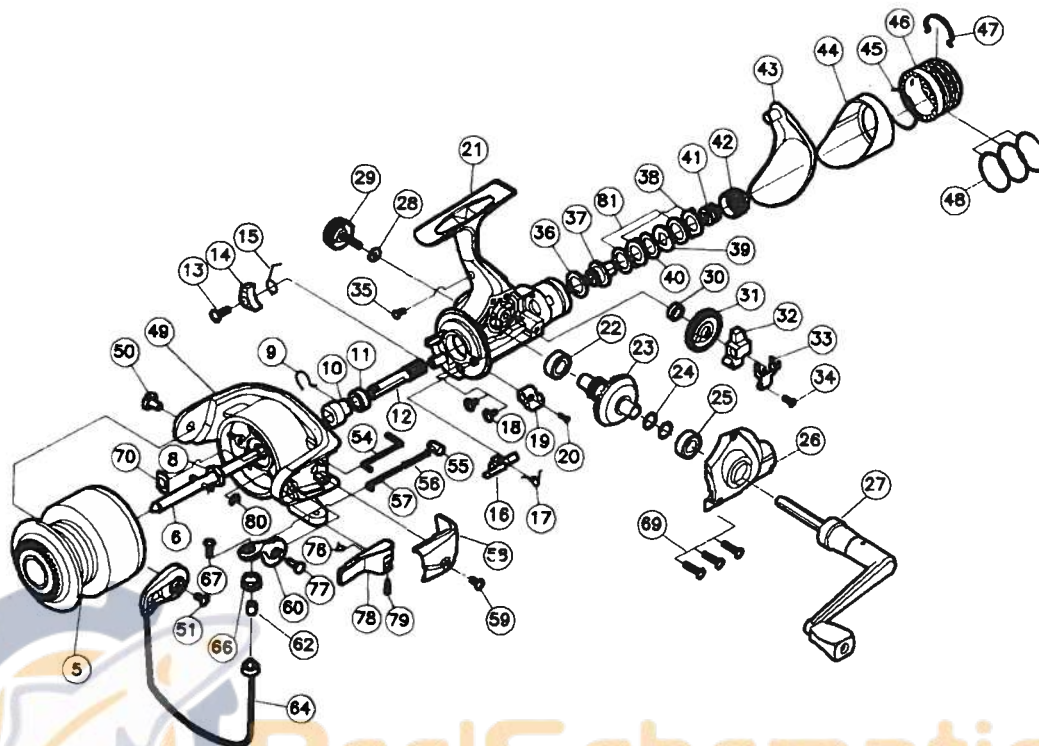

# SWEEPFIRE 1555

Key No.	Parts No.	Parts Name	Key No.	Parts No.	Parts Name
5	W35-0408	SPOOL	39	W00-0601	KEY WASHER
6	W00-5101	MAIN SHAFT	40	W00-0401	DRAG WASHER B
8	W00-4801	ROTOR NUT	41	W00-0701	DRAG COIL SPRING
9	W35-1101	A/R PAWL SPRING A	42	W35-4201	DRAG SCREW
10	W35-1201	SPRING HOLDER	43	W35-4302	REAR COVER A
11	W00-2801	BALL BEARING	44	W35-4602	REAR COVER B
12	W35-1301	PINION GEAR	45	W35-4901	REAR COVER RET
13	W35-1601	A/R PAWL SCREW	46	W35-5002	DRAG KNOB
14	W35-1701	A/R PAWL	47	W35-5301	DRAG KNOB RET
15	W35-2201	A/R PAWL SPRING B	48	W35-5401	O RING
16	W35-2601	A/R CAM	49	W35-5507	ROTOR
17	W00-2401	A/R CAM SPRING	50	W35-5901	BAIL HOLDER NUT
18	W00-3101	BALL BEARING SCREW	51	W35-6001	BAIL HOLDER SCREW
19	W00-2101	A/R LEVER	54	W35-6101	BAIL TRIP LEVER
20	W00-2201	A/R LEVER SCREW	55	W35-6201	BAIL SPRING HOLDER
21	W35-3105	BODY	56	W35-6301	BAIL SPRING
22	W00-1801	DRIVE GEAR BUSHING	57	W35-6401	BAIL SPRING SHAFT
23	W00-1901	DRIVE GEAR	58	W35-6501	BAIL TRIP COVER
24	W00-2001	DRIVE GEAR WASHER	59	W00-4601	BAIL TRIP COVER SCREW
25	W00-1801	SIDE COVER BUSHING	60	W35-6607	BAIL ARM
26	W35-3335	SIDE COVER	62	W00-5401	LINE ROLLER COLLAR
27	W35-3605	HANDLE	64	W35-7008	BAIL
28	W00-3901	HANDLE WASHER	66	W35-7403	LINE ROLLER
29	W35-3905	HANDLE SCREW	67	W00-5501	LINE ROLLER SCREW
30	W35-4001	OSC GEAR COLLAR	69	W00-3801	SIDE COVER SCREW
31	W00-1401	OSC GEAR	70	W00-4901	ROTOR NUT HOLD PLT
32	W00-1501	OSC SLIDER	76	W35-8201	TRIGGER SPRING
33	W00-1601	OSC SLIDER RET	77	W35-8301	BAIL ARM SCREW
34	W00-1701	OSC SLIDER RET PLT SCREW	78	W35-8401	TRIGGER LEVER
35	W35-4102	REAR COVER SCREW	79	W35-8501	TRIGGER SCREW
36	W00-0201	DRAG WASHER A	80	W35-8601	BAIL ARM SCREW RET
37	W00-0301	CLICK GEAR	81	W35-8701	DRAG WASHER C
38	W00-0501	EARED WASHER			