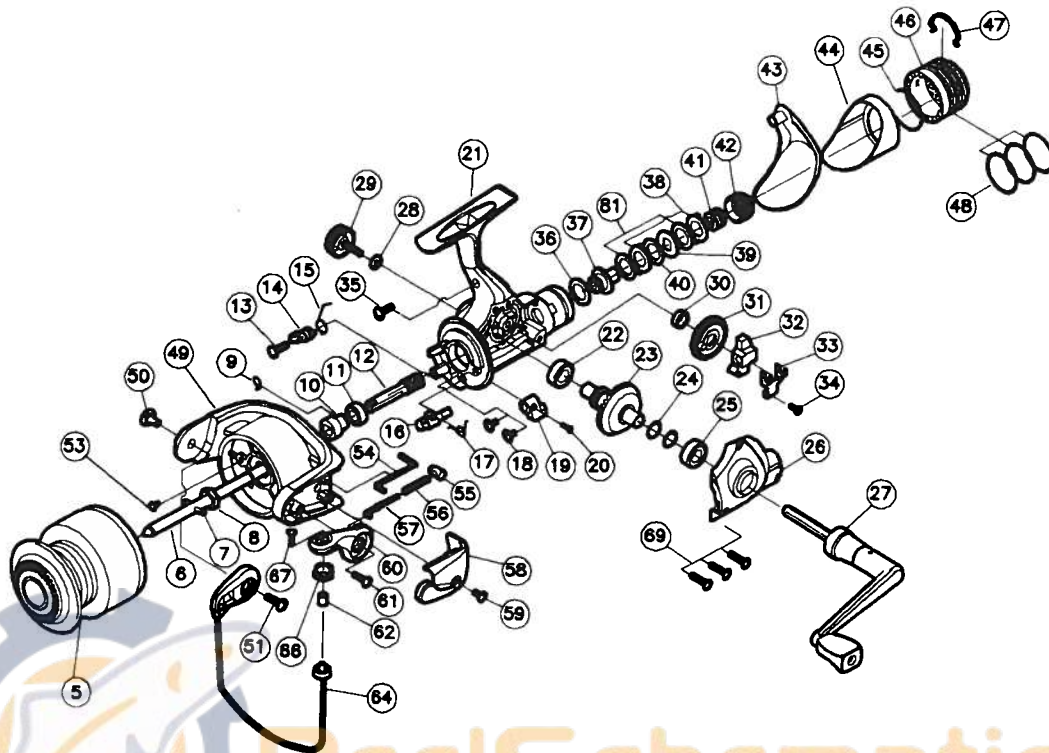

SWEEPFIRE 3550 / 4050

Key No.	Parts No.	Parts Name
5	W35-0606	SPOOL
6	W01-3501	MAIN SHAFT
8	W01-3201	ROTOR NUT
9	W35-1104	A/R PAWL SPRING A
10	W35-1204	SPRING HOLDER
11	W01-1201	BALL BEARING
12	W35-1501	PINION GEAR
13	W35-1602	A/R PAWL SCREW
14	W35-2001	A/R PAWL
15	W35-2501	A/R PAWL SPRING B
16	W35-2901	A/R CAM
17	W00-2401	A/R CAM SPRING
18	W01-1501	BALL BEARING SCREW
19	W01-0501	A/R LEVER
20	W00-2201	A/R LEVER SCREW
21	W35-3305	BODY
22	W01-0201	DRIVE GEAR BUSHING
23	W01-0301	DRIVE GEAR
24	W01-0401	DRIVE GEAR WASHER
25	W01-0201	SIDE COVER BUSHING
26	W35-3505	SIDE COVER
27	W35-3805	HANDLE
28	W00-3901	HANDLE WASHER
29	W35-3905	HANDLE SCREW
30	W35-4001	OSC GEAR COLLAR
31	W00-9801	OSC GEAR
32	W00-9901	OSC SLIDER
33	W01-0001	OSC SLIDER RET
34	W01-0101	OSC SLIDER RET PLT SCREW
35	W00-3801	REAR COVER SCREW
36	W00-8601	DRAG WASHER A
37	W00-8701	CLICK GEAR
38	W00-8901	EARED WASHER
39	W00-9001	KEY WASHER
40	W00-8801	DRAG WASHER B
41	W00-9101	DRAG COIL SPRING
42	W35-4202	DRAG SCREW

Key No.	Parts No.	Parts Name
43	W35-4502	REAR COVER A
44	W35-4802	REAR COVER B
45	W35-4903	REAR COVER RET
46	W35-5202	DRAG KNOB
47	W35-5303	DRAG KNOB RET
48	W35-5403	O RING
49	W35-5705	ROTOR
50	W35-5903	BAIL HOLDER NUT
51	W35-6001	BAIL HOLDER SCREW
53	W01-5501	ROTOR NUT LOCK SCREW
54	W35-6103	BAIL TRIP LEVER
55	W35-6201	BAIL SPRING HOLDER
56	W35-6303	BAIL SPRING
57	W35-6403	BAIL SPRING SHAFT
58	W35-6503	BAIL TRIP COVER
59	W01-3001	BAIL TRIP COVER SCREW
60	W35-6805	BAIL ARM
61	W01-4101	BAIL ARM SCREW
62	W00-5401	LINE ROLLER COLLAR
64	W35-7206	BAIL
66	W35-7503	LINE ROLLER
67	W00-5501	LINE ROLLER SCREW
69	W00-3801	SIDE COVER SCREW
81	W35-8702	DRAG WASHER C

SPECIAL PART FOR SW4050

Key No.	Parts No.	Parts Name
5	W35-0706	SPOOL
6	W01-5601	MAIN SHAFT
9	W35-1105	A/R PAWL SPRING A
14	W35-2101	A/R PAWL
31	W01-5001	OSC GEAR
49	W35-5805	ROTOR
54	W35-6104	BAIL TRIP LEVER
58	W35-6504	BAIL TRIP COVER
64	W35-7306	BAIL
81	W35-8702	DRAG WASHER C