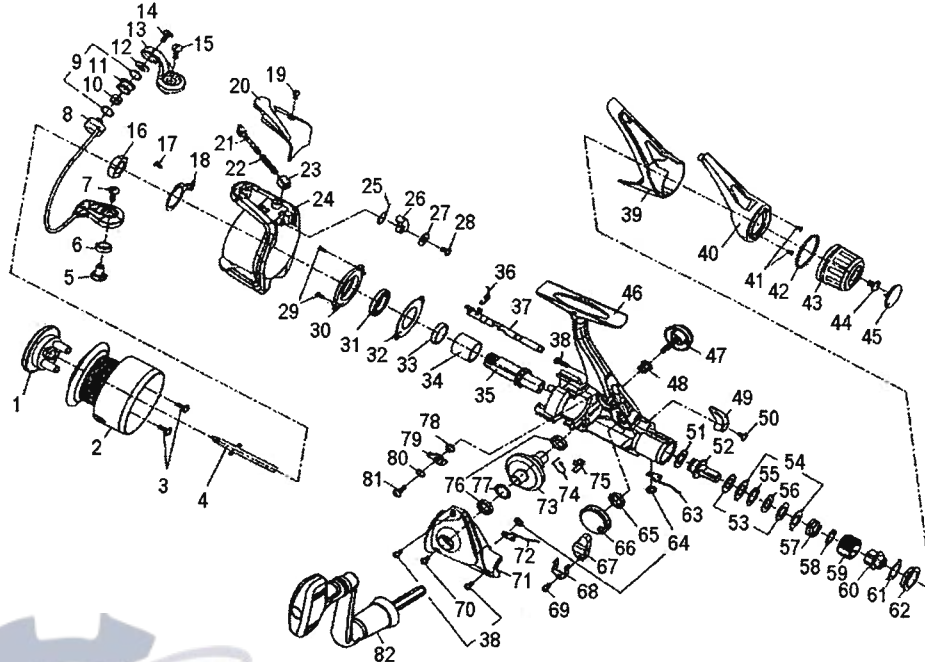

SWEEPFIRE 3550R/ 4050R

Key No.	Parts No.	Parts Name	Key No.	Parts No.	Parts Name
1	W56-0501	FRONT DRAG KNOB	45	W46-7601	DRAG KNOB SCREW CAP
1-3	W56-0601	SPOOL	46	W56-0801	BODY
4	W38-0302	MAIN SHAFT	47	W48-7301	HANDLE LOCK SCREW
5	W34-0201	BAIL HOLDER NUT	48	W34-4702	HANDLE COLLAR
6	W38-8101	BAIL HOLDER COLLAR	49	W46-7901	A/R LEVER
7	W38-0201	BAIL HOLDER SCREW	50	W38-6101	A/R LEVER SCREW
8	W33-7912	BAIL	51	W38-6201	DRAG METAL WASHER
9	W45-6601	LINE ROLLER WASHER	52	W38-6302	DRAG METAL A
10	W33-8202	LINE ROLLER BUSHING	53	W45-9001	DRAG WASHER B
11	W38-0602	LINE ROLLER	54	W38-6501	EARED WASHER
12	W33-8201	LINE ROLLER COLLAR	55	W38-6601	DRAG WASHER A
13	W51-5702	BAIL ARM	56	W38-6701	KEY WASHER
14	W46-4101	LINE ROLLER SCREW	57	W38-6801	DRAG COIL SPRING
15	W46-6201	BAIL ARM SCREW	58	W38-6901	DRAG SCREW WASHER
16	W38-1102	ROTOR NUT	59	W38-7001	DRAG SCREW
17	W46-4201	ROTOR NUT HOLD PLT SCREW	60	W38-7101	DRAG METAL B
18	W46-4301	ROTOR NUT HOLD PLT	61	W38-7201	DRAG COLLAR
19	W38-1901	BAIL SPRING COVER SCREW	62	W46-5401	DRAG COVER
20	W51-7801	BAIL SPRING COVER	63	W38-5901	CLICK LEAF SPRING B
21	W33-8702	BAIL SPRING SHAFT	64	W38-5001	CLICK LEAF SPRING RET
22	W38-2202	BAIL SPRING	65	W45-8701	OSC GEAR COLLAR
23	W33-8901	BAIL SPRING HOLDER	66	W34-2703	OSC GEAR
24	W56-0701	ROTOR	67	W38-5702	OSC SLIDER
25	W34-0501	BAIL TRIP LEVER SPRING	68	W46-5501	OSC SLIDER RET
26	W34-0602	BAIL TRIP LEVER	69	W38-5501	OSC SLIDER SCREW
27	W46-4501	BAIL TRIP LEVER WASHER	70	W46-5601	SIDE COVER SCREW A
28	W34-0703	BAIL TRIP LEVER SCREW	71	W56-0901	SIDE COVER
29	W46-4601	BEARING RET SCREW	72	W38-5101	CLICK LEAF SPRING A
30	W34-0901	BEARING RET A	73	W34-3802	DRIVE GEAR
31	W34-1701	BALL BEARING	74	W46-5801	A/R PAWL SPRING
32	W34-1101	BEARING RET B	75	W44-1101	A/R CAM SPRING B
33	W47-0401	BEARING RET COLLAR	76	W47-4001	DRIVE GEAR BUSHING
34	W47-0501	SPACING SLEEVE	77	W34-3701	DRIVE GEAR WASHER
35	W47-0601	PINION GEAR	78	W46-5901	A/R PAWL COLLAR A
36	W46-4901	A/R CAM SPRING A	79	W46-6001	A/R PAWL
37	W34-2003	A/R CAM	80	W34-4101	A/R PAWL COLLAR B
38	W38-4201	SIDE COVER SCREW B	81	W34-4301	A/R PAWL SCREW
39	W47-3601	REAR COVER A	82	W51-8001	HANDLE
40	W46-5101	REAR COVER B			
41	W45-9501	REAR COVER B SCREW			
42	W38-7701	O RING			
43	W46-7501	DRAG KNOB			
44	W38-7901	DRAG KNOB SCREW			