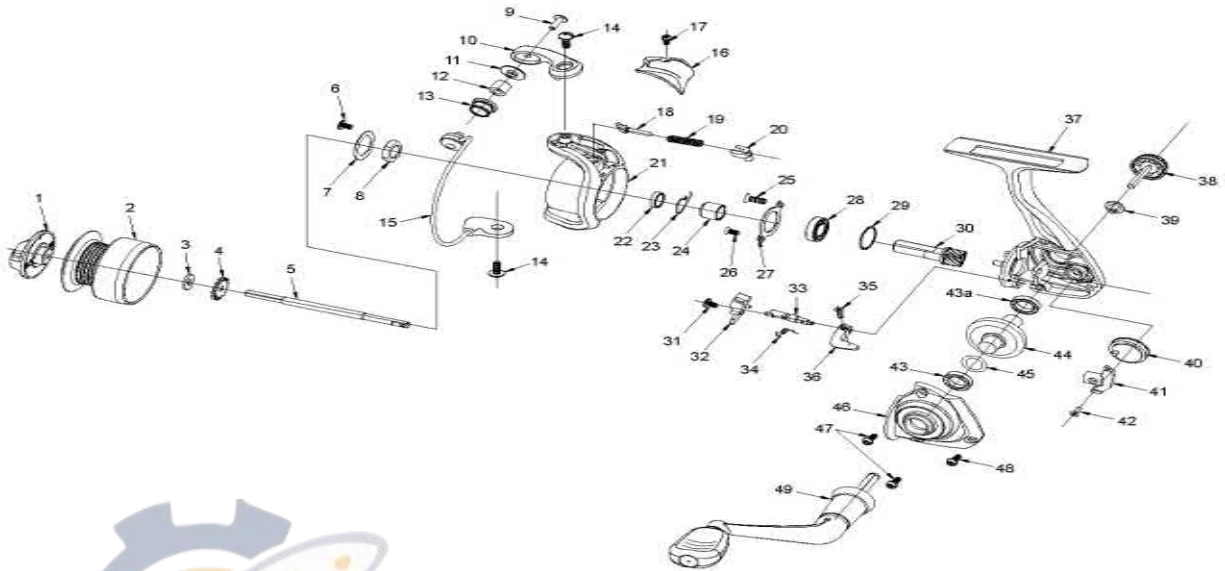

# DAWA SPINNING REEL

Please order by parts number, not key number  
Veuillez indiquer le numéro de la pièce (Non "Key" No.)

## SWEEPFIRE 1000-2B

Key No.	Part No.	Part Name	Key No.	Part No.	Part Name
1	WD5-6901	DRAG KNOB ASSEMBLY	26	W79-7301	SCREW
2	WD5-7001	SPOOL ASSEMBLY	27	W79-7401	BEARING RET
3	W44-5501	WASHER	28	WD0-1101	BALL BEARING
4	W44-5601	CLICK GEAR	29	W44-8501	COLLAR
5	W79-6201	MAIN SHAFT	30	W79-7601	PINION GEAR
6	W44-7201	SCREW	31	W44-8601	SCREW
7	W44-7601	ROTOR NUT HOLDING PL	32	W79-7701	A/R PAWL
8	W77-1501	ROTOR NUT	33	W79-7801	A/R CAM
9	W75-3701	SCREW	34	W79-7901	A/R CAM SPRING
10	W79-6302	BAIL ARM	35	W75-3301	SCREW
11	W79-6401	COLLAR	36	W79-9601	A/R LEVER
12	W34-5201	BUSHING	37	WD5-7201	BODY
13	WD0-0501	LINE ROLLER	38	W79-8102	HANDLE SCREW
14	W77-0801	SCREW	39	W34-4701	COLLAR
15	W79-8901	BAIL ASSEMBLY	40	W45-0101	OSC GEAR
16	W79-6701	BAIL SPRING COVER	41	W79-8201	OSC SLIDER
17	W44-6401	SCREW	42	W45-0301	SCREW
18	W44-7101	BAIL SPRING SHAFT	43	WD0-1601	BALL BEARING
19	W44-7001	BAIL SPRING	43-A	W34-5301	BUSHING
20	W79-6801	BAIL SPRING HOLDER	44	W79-8301	DRIVE GEAR
21	WD5-7101	ROTOR	45	W75-4201	WASHER
22	W79-7001	COLLAR	46	WD5-7301	SIDE COVER
23	W79-7101	A/R PAWL SPRING	47	W75-4601	SCREW
24	W79-7201	BAIL SPRING HOLDER	48	W34-0401	SCREW
25	W44-6401	SCREW	49	WD5-7401	HANDLE ASSEMBLY