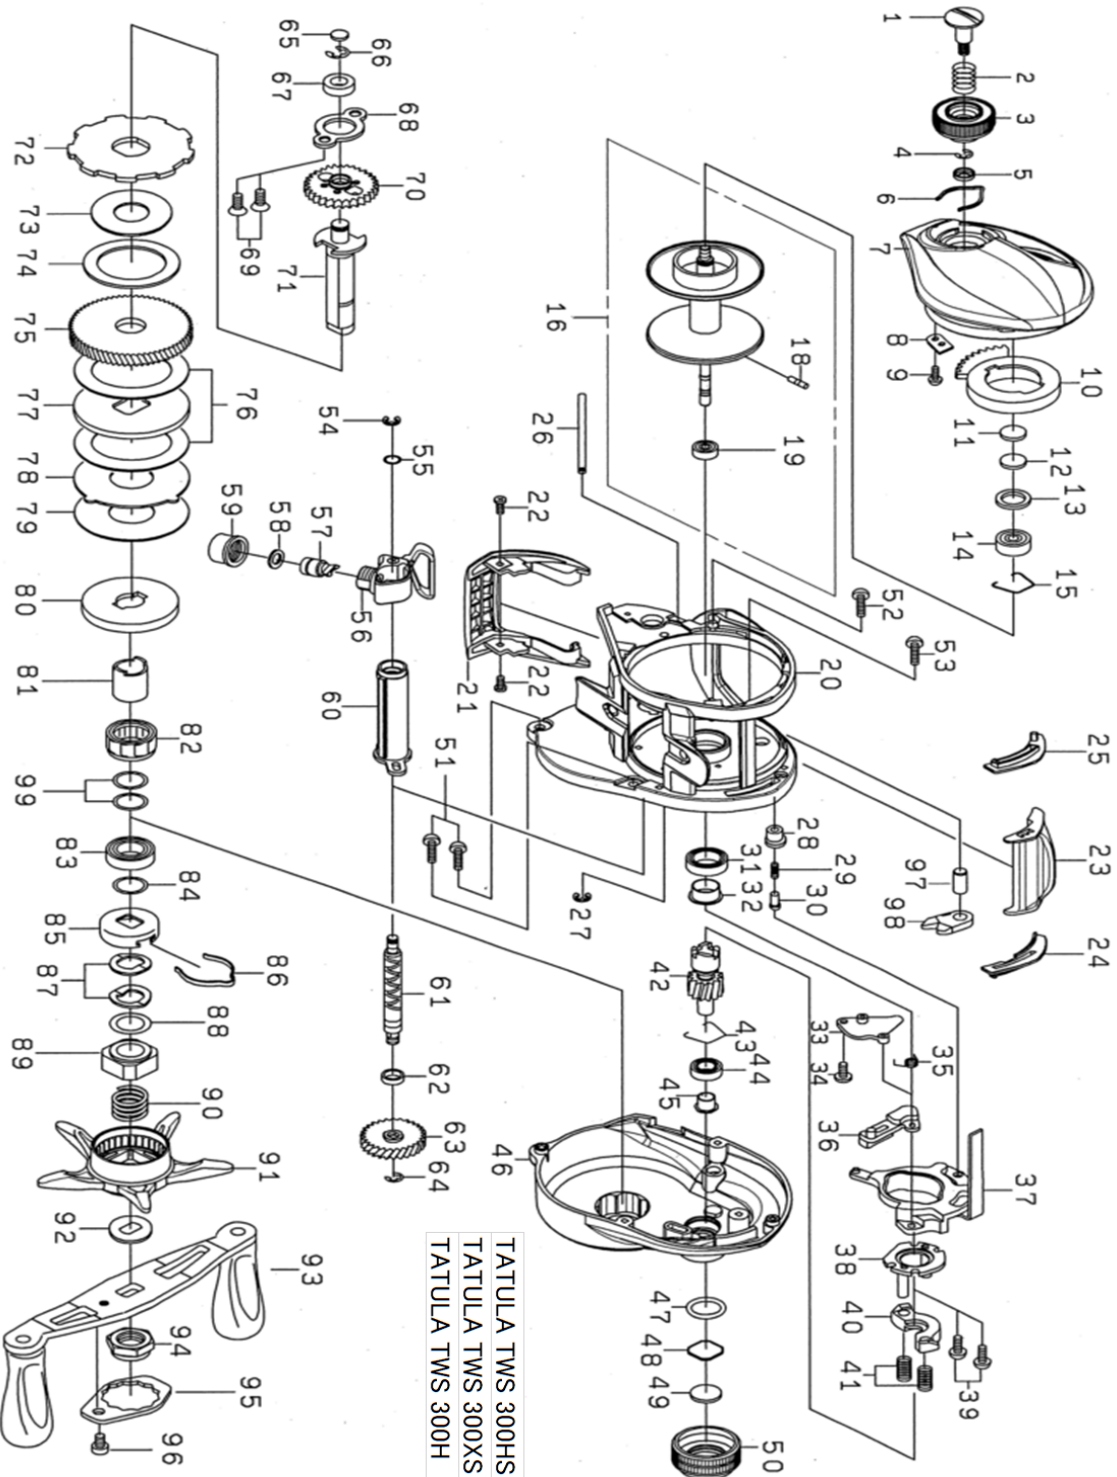

TATULA TWS 300HS

Feel Alive.

Please quote by part number, not key number when ordering.
spares@daiwaaustralia.com.au PH: (02) 8644 8644

TATULA TWS 300HS	B38501A
TATULA TWS 300XS	B38502A
TATULA TWS 300H	B38503A