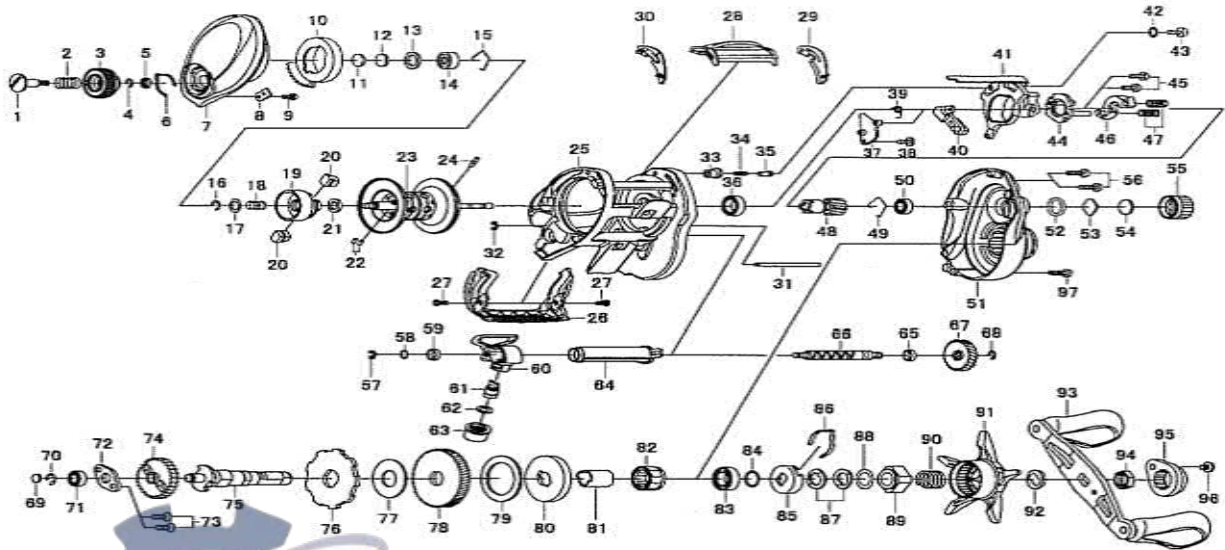

Please order by parts number, not key number
 Veuillez indiquer le numéro de la pièce (Non "Key" No.)

BAITCASTING REEL TATULA 100H/100HS/100P

KEY NO.	PART NO.	PART NAME
1	H93-0401	SET PLT SCREW
2	E16-7101	YOKE SPRING
3	H93-0206	BRAKE ADJ KNOB
4	B33-9801	BRAKE DIAL RETAINER(A)
5	F63-7701	BRAKE DIAL WASHER
6	H66-3401	BRAKE CLICK SPRING
7	H93-0103	LEFT SIDE PLATE
8	H91-5501	BRAKE DIAL RETAINER(B)
9	G93-9301	FRONT PLATE SCREW
10	H93-0501	MAGNET HOLDER
11	375-7400	SPACER(A)
12	375-7411	SPACER(B)
13	G18-5101	SPACER(C)
14	G51-1503	BALL BEARING(A)
15	F03-2201	BEARING RETAINER(A)
16-24	Z02-1272	SPOOL ASSEMBLY
25	H91-0203	FRAME
26	H93-0003	FRONT PLATE
27	H45-5402	SCREW(C)
28	H91-2401	CLUTCH LEVER
29	H91-5601	CLUTCH LEVER PLATE
30	H91-5701	CLUTCH LEVER PLATE
31	H91-2101	STABILIZER BAR
32	H70-4101	RETAINER(A)
33	H91-0601	COLLAR
34	H92-8801	SPRING(B)
35	H91-0701	PIN
36	B86-1704	BALL BEARING(B)
37	H91-2301	PLATE(A)
38	H29-4101	SCREW(D)
39	H45-0001	CLUTCH CAM SPRING
40	H45-0101	CLUTCH TRIP LEVER
41	H92-8701	CLUTCH CAM PLT
42	H15-9201	WASHER(A)
43	352-2501	A/R LEVER SCREW
44	H65-9101	CLUTCH CAM PLATE
45	B03-2904	CLUTCH CAM SCREW
46	H92-9001	YOKE
47	H79-8701	YOKE SPRING
48	H91-3901	PINION GEAR
49	E21-9701	BEARING RETAINER(B)
50	G43-1102	BALL BEARING(C)
51	H91-0306	RIGHT SIDE PLATE
52	171-5201	"O"RING
53	B17-5406	SPACER(F)
54	B17-5503	CAP RUBBER WASHER
55	J00-4701	CAST CONTROL CAP
56	G04-0814	RIGHT SIDE PLATE SCREW(A)
57	320-5901	RETAINER(B)
58	B41-1700	WASHER(B)
59	G72-0001	WORM SHAFT SPACER (A)
60	H92-9101	T-LEVEL WIND

TATULA 100HS SPECIAL PARTS		
KEY NO.	PART NO.	PART NAME
3	H93-0208	BRAKE ADJ KNOB
48	J00-4201	PINION GEAR
51	H91-0307	RIGHT SIDE PLATE
78	J00-4001	DRIVE GEAR

TATULA 100P SPECIAL PARTS		
KEY NO.	PART NO.	PART NAME
3	H93-0209	BRAKE ADJ KNOB
48	H99-2201	PINION GEAR
51	H91-0308	RIGHT SIDE PLATE
78	H99-2301	DRIVE GEAR