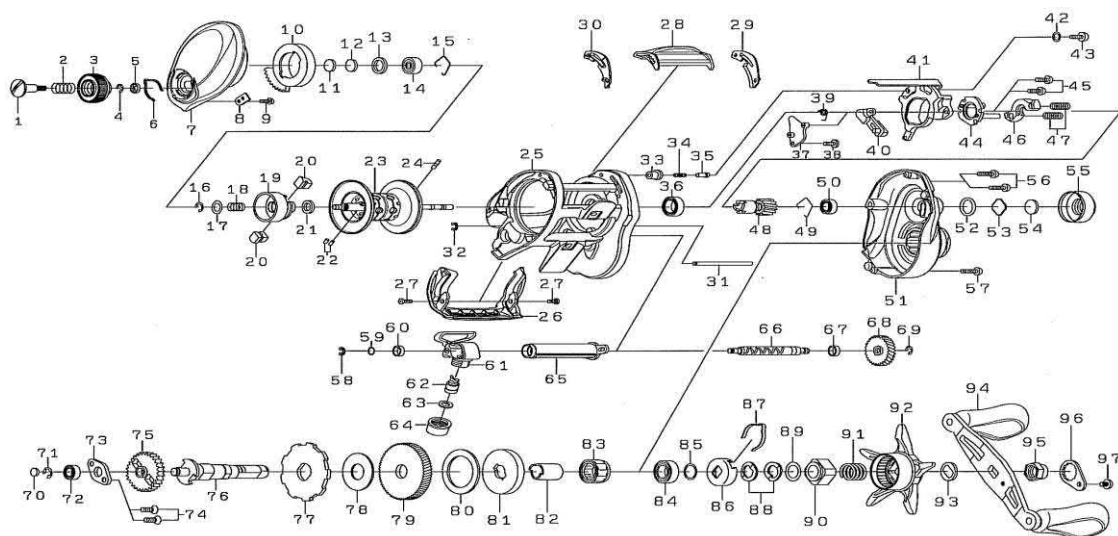

# BAITCASTING REEL TATULA CT 100H/100HS/100P/100XS

Key No.	Part No.	Part Name	Key No.	Part No.	Part Name
1	H93-0401	SET PLT SCREW	66	J24-3601	WORM SHAFT
2	E16-7101	SPRING	67	G72-0001	WORM SHAFT BEARING
3	H93-0233	BRAKE ADJ KNOB	68	H91-0501	WORM GEAR
4	B33-9801	BRAKE DIAL RET	69	B33-9801	RETAINER
5	F63-7701	BRAKE DIAL WASHER	70	G09-9800	WASHER
6	H66-3401	BRAKE CLICK SPRING	71	320-8002	RETAINER
7	H93-0103	L/S PLATE	72	B35-8607	BALL BEARING
8	H91-5501	BRAKE DIAL RET	73	H92-8901	PLATE
9	G93-9301	FRONT PLT SCREW	74	E13-4509	SCREW
10	H93-0501	MAGNET HOLDER	75	H91-2701	DRIVE SHAFT GEAR
11	375-7400	SPACER A	76	H91-1601	DRIVE SHAFT
12	375-7411	SPACER B	77	H92-9401	A/R RATCHET
13	G18-5101	SPACER C	78	J08-5101	DRIVE SHAFT WASHER
14	G51-1503	BALL BEARING	79	H91-3102	DRIVE GEAR
15	F03-2201	BEARING RET	80	H45-2602	DRAG WASHER
16-24	Z02-2784	SPOOL ASSEMBLY	81	H91-3201	KEY WASHER
25	J33-7901	FRAME	82	J37-7801	GEAR SHAFT COLLAR
26	J24-4002	FRONT PLT	83	G81-9801	ROLLER CLUTCH
27	H84-2803	SCREW	84	B86-1704	BALL BEARING
28	J33-5001	CLUTCH LEVER	85	B55-3801	WASHER
29	H91-5601	CLUTCH LEVER PLT	86	F02-8203	CLICK LEAF SPRING HOLDER
30	H91-5701	CLUTCH LEVER PLT	87	F03-2401	CLICK LEAF SPRING
31	J24-4101	STABILIZER BAR	88	150-8901	SPRING WASHER
32	H70-4101	RETAINER	89	H92-9501	WASHER
33	H91-0601	COLLAR	90	H91-2001	NUT
34	H92-8801	SPRING B	91	J01-1901	SPRING
35	J05-5201	PIN	92	H91-1901	STAR DRAG
36	B86-1704	BALL BEARING	93	F57-6601	HANDLE COLLAR
37	J24-2801	PLATE A	94	J14-2801	HANDLE ASSEMBLY
38	H29-4101	SCREW	95	G79-3301	HANDLE NUT
39	J24-3201	CLUTCH CAM SPRING	96	H83-4512	HANDLE NUT PLT
40	J22-1401	CLUTCH TRIP LEVER	97	353-8301	HANDLE SCREW
41	J24-2601	CLUTCH CAM PLT	<b>TACT100HS SPECIAL PARTS</b>		
42	H15-9201	WASHER	<b>Key No.</b>	<b>Part No.</b>	<b>Part Name</b>
43	352-2501	SCREW	3	H93-0219	BRAKE ADJ KNOB
44	H65-9101	CLUTCH CAM PLT	48	J00-4201	PINION GEAR
45	B03-2904	SCREW	51	J21-2108	R/S PLT
46	H92-9001	YOKE	79	J00-4002	DRIVE GEAR
47	H58-2001	YOKE SPRING	96	H83-4504	HANDLE NUT PLT
48	H91-3901	PINION GEAR	<b>TACT100P SPECIAL PARTS</b>		
49	H18-0501	BEARING RET	<b>Key No.</b>	<b>Part No.</b>	<b>Part Name</b>
50	G43-1102	BALL BEARING	3	H93-0223	BRAKE ADJ KNOB
51	J21-2107	R/S PLATE	48	H99-2201	PINION GEAR
52	B05-5201	O' RING	51	J21-2112	R/S PLT
53	J21-3101	SPACER F	79	H99-2301	DRIVE GEAR
54	B17-5503	SPACER	96	H83-4507	HANDLE NUT PLT
55	J28-8202	CAST CONTROL CAP	<b>TACT100XS SPECIAL PARTS</b>		
56	G04-0814	R&L/S PLT SCREW	<b>Key No.</b>	<b>Part No.</b>	<b>Part Name</b>
57	G04-0801	SCREW	3	H93-0217	BRAKE ADJ KNOB
58	320-5901	RETAINER	48	J00-9801	PINION GEAR
59	B41-1700	WASHER	51	J21-2113	R/S PLT
60	G72-0001	WORM SHAFT BEARING	79	J00-9901	DRIVE GEAR
61	J24-3303	T-LEVEL WIND	96	H83-4506	HANDLE NUT PLT
62	121-4212	LINE GUIDE PAWL			
63	373-1300	WASHER			
64	F40-2801	PAWL CAP			
65	J24-3701	LEVEL WIND GUARD			