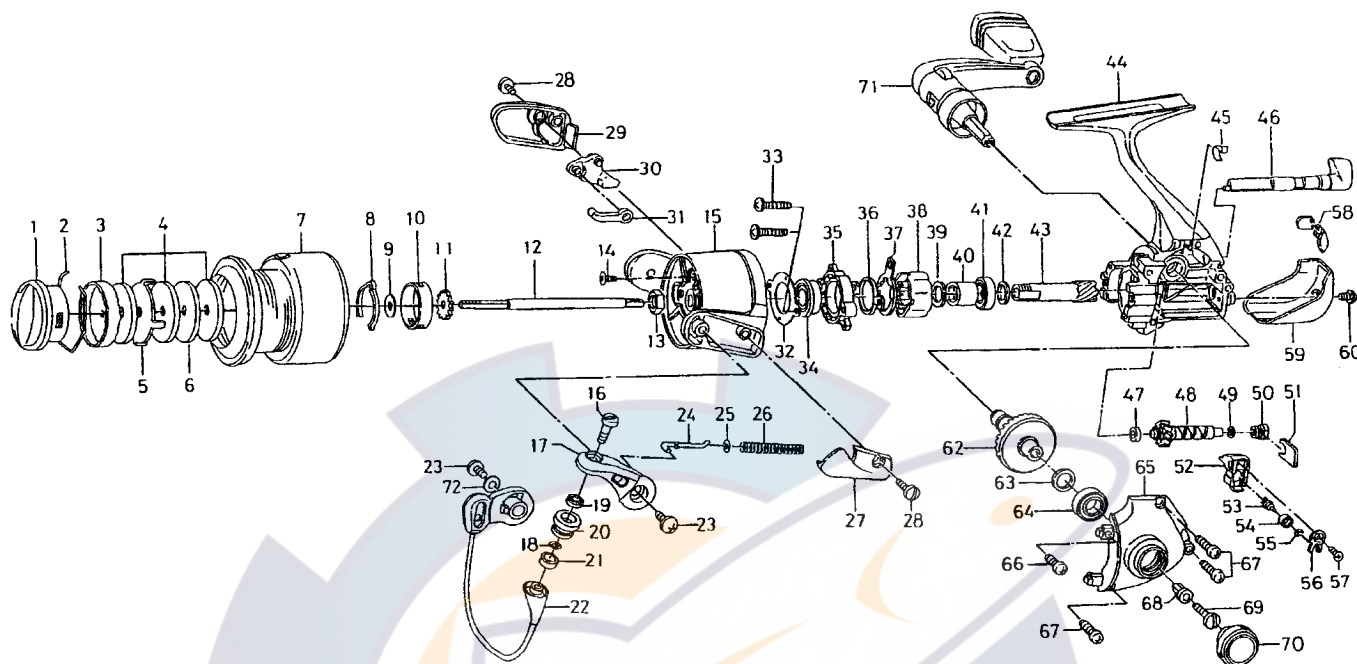

SPINNING REEL

TEAM DAIWA-S1500CU / 2000CU

Key No.	Parts No.	Parts Name	Key No.	Parts No.	Parts Name
2-7	G11-7001	SPOOL	39	375-8509	ROLLER CLUTCH WASHER
1	F63-6902	DRAG KNOB	40	F73-2501	SPACING SLEEVE
2	F74-2501	DRAG WASHER RET	41	637-5702	BALL BEARING C
3	F69-0201	DRAG KNOB CLICK PLT	42	F78-1002	PINION COLLAR
4	F69-2301	DRAG WASHER	43	F93-5501	PINION GEAR
5	F69-0101	EARED WASHER	44	F98-4902	BODY
6	F69-0001	KEY WASHER	45	F65-1901	A/R LEVER SPRING
8	F70-4901	SPOOL CLICK LEAF SPRING	46	F65-1801	A/R LEVER
9	E39-4001	SPOOL WASHER	47	F65-2201	WORM SHAFT BUSH
10	E12-2303	CLICK LEAF SPRING HOLDER	48	F98-5001	WORM SHAFT
11	E36-5301	CLICK GEAR	49	375-4101	WORM SHAFT WASHER
12	F65-2701	MAIN SHAFT	50	F65-2301	WORM SHAFT COLLAR
13	341-9203	ROTOR NUT	51	F65-2401	WORM SHAFT RET
14	B55-7601	ROTOR NUT LOCK SCREW	52	F65-2601	OSC SLIDER
15	F94-5102	ROTOR	53	F89-1701	OSC PAWL
16	F92-1701	LINE ROLLER SCREW	54	F91-3001	OSC PAWL BUSH
17	F89-2208	BAIL ARM	55	375-0801	OSC PAWL WASHER
18	F89-7101	LINE ROLLER WASHER	56	F62-2901	OSC SLIDER COVER
19	G02-0801	BALL BEARING A	57	E15-0205	OSC SLIDER COVER SCREW
20	F92-1601	LINE ROLLER	58	F65-2902	SHIELD PLT
21	G04-7601	LINE ROLLER COLLAR	59	F65-3102	REAR COVER
22	F96-4003	BAIL	60	E24-8101	REAR COVER SCREW
23	351-7701	BAIL HOLDER SCREW	62	F65-2801	DRIVE GEAR
24	F89-2301	BAIL SPRING SHAFT	63	375-8500	DRIVE GEAR WASHER
25	E31-3901	BAIL SPRING WASHER	64	637-5702	BALL BEARING D
26	F89-2401	BAIL SPRING	65	F65-3007	SIDE COVER
27	F89-2603	BAIL SPRING COVER	66	E15-7502	SIDE COVER SCREW A
28	351-1801	BAIL HOLDER COVER SCREW	67	E13-0501	SIDE COVER SCREW B
29	F90-8103	BAIL TRIP COVER	68	F40-4801	HANDLE COLLAR
30	F72-7201	BAIL TRIP LEVER	69	363-8511	HANDLE SCREW
31	F62-4601	BAIL TRIP PLT	70	F65-3503	HANDLE SCREW CAP
32	F92-5801	BEARING RET A	71	G12-1501	HANDLE
33	E24-7402	BEARING RET SCREW	72	G04-7901	BAIL HOLDER WASHER
34	F22-6701	BALL BEARING B			
35	F92-4801	BEARING RET B			
36	F67-5401	BEARING RET C			
37	F62-2201	ROLLER CLUTCH RET			
38	F62-2001	ROLLER CLUTCH			