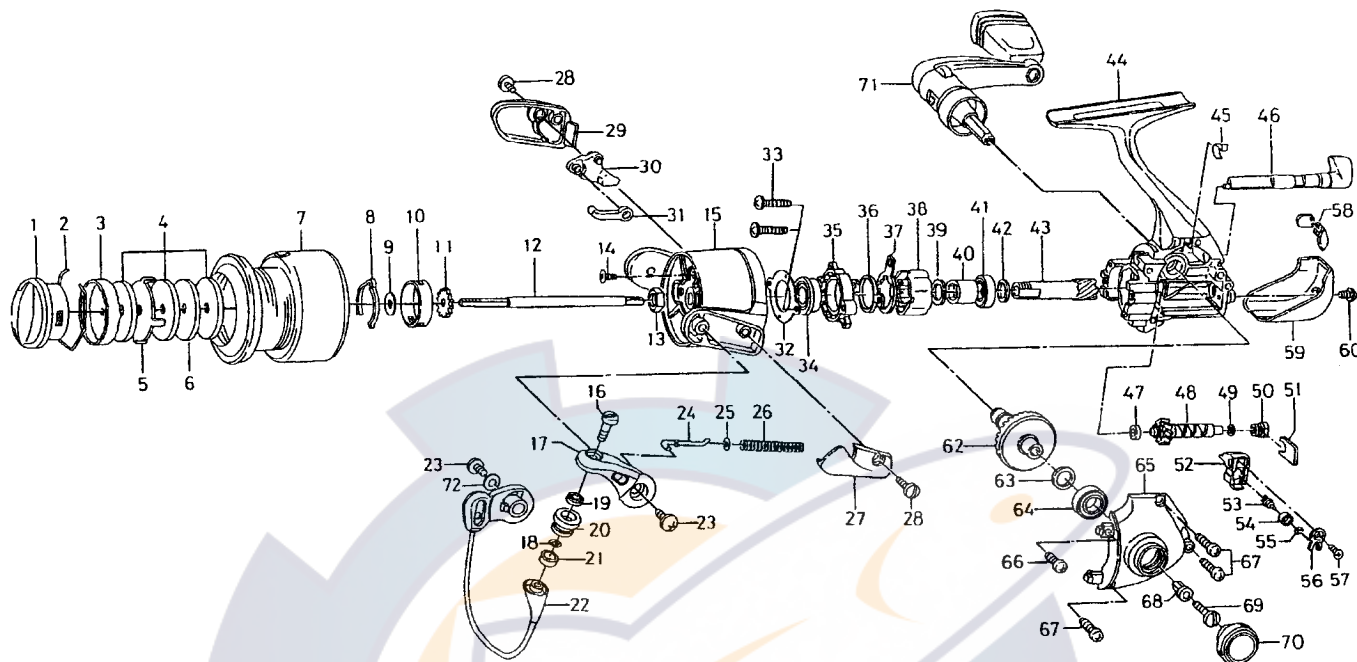

SPINNING REEL

TEAM DAIWA-S1500CU / 2000CU

Key No.	Parts No.	Parts Name
2-7	G11-7001	SPOOL
1	F63-6902	DRAG KNOB
2	F74-2501	DRAG WASHER RET
3	F69-0201	DRAG KNOB CLICK PLT
4	F69-2301	DRAG WASHER
5	F69-0101	EARED WASHER
6	F69-0001	KEY WASHER
8	F70-4901	SPOOL CLICK LEAF SPRING
9	E39-4001	SPOOL WASHER
10	E12-2303	CLICK LEAF SPRING HOLDER
11	E36-5301	CLICK GEAR
12	F65-2701	MAIN SHAFT
13	341-9203	ROTOR NUT
14	B55-7601	ROTOR NUT LOCK SCREW
15	F94-5102	ROTOR
16	F92-1701	LINE ROLLER SCREW
17	F89-2208	BAIL ARM
18	F89-7101	LINE ROLLER WASHER
19	G02-0801	BALL BEARING A
20	F92-1601	LINE ROLLER
21	G04-7601	LINE ROLLER COLLAR
22	F96-4003	BAIL
23	351-7701	BAIL HOLDER SCREW
24	F89-2301	BAIL SPRING SHAFT
25	E31-3901	BAIL SPRING WASHER
26	F89-2401	BAIL SPRING
27	F89-2603	BAIL SPRING COVER
28	351-1801	BAIL HOLDER COVER SCREW
29	F90-8103	BAIL TRIP COVER
30	F72-7201	BAIL TRIP LEVER
31	F62-4601	BAIL TRIP PLT
32	F92-5801	BEARING RET A
33	E24-7402	BEARING RET SCREW
34	F22-6701	BALL BEARING B
35	F92-4801	BEARING RET B
36	F67-5401	BEARING RET C
37	F62-2201	ROLLER CLUTCH RET
38	F62-2001	ROLLER CLUTCH

Key No.	Parts No.	Parts Name
39	375-8509	ROLLER CLUTCH WASHER
40	F73-2501	SPACING SLEEVE
41	637-5702	BALL BEARING C
42	F78-1002	PINION COLLAR
43	F93-5501	PINION GEAR
44	F98-4902	BODY
45	F65-1901	A/R LEVER SPRING
46	F65-1801	A/R LEVER
47	F65-2201	WORM SHAFT BUSH
48	F98-5001	WORM SHAFT
49	375-4101	WORM SHAFT WASHER
50	F65-2301	WORM SHAFT COLLAR
51	F65-2401	WORM SHAFT RET
52	F65-2601	OSC SLIDER
53	F89-1701	OSC PAWL
54	F91-3001	OSC PAWL BUSH
55	375-0801	OSC PAWL WASHER
56	F62-2901	OSC SLIDER COVER
57	E15-0205	OSC SLIDER COVER SCREW
58	F65-2902	SHIELD PLT
59	F65-3102	REAR COVER
60	E24-8101	REAR COVER SCREW
62	F65-2801	DRIVE GEAR
63	375-8500	DRIVE GEAR WASHER
64	637-5702	BALL BEARING D
65	F65-3007	SIDE COVER
66	E15-7502	SIDE COVER SCREW A
67	E13-0501	SIDE COVER SCREW B
68	F40-4801	HANDLE COLLAR
69	363-8511	HANDLE SCREW
70	F65-3503	HANDLE SCREW CAP
71	G12-1501	HANDLE
72	G04-7901	BAIL HOLDER WASHER