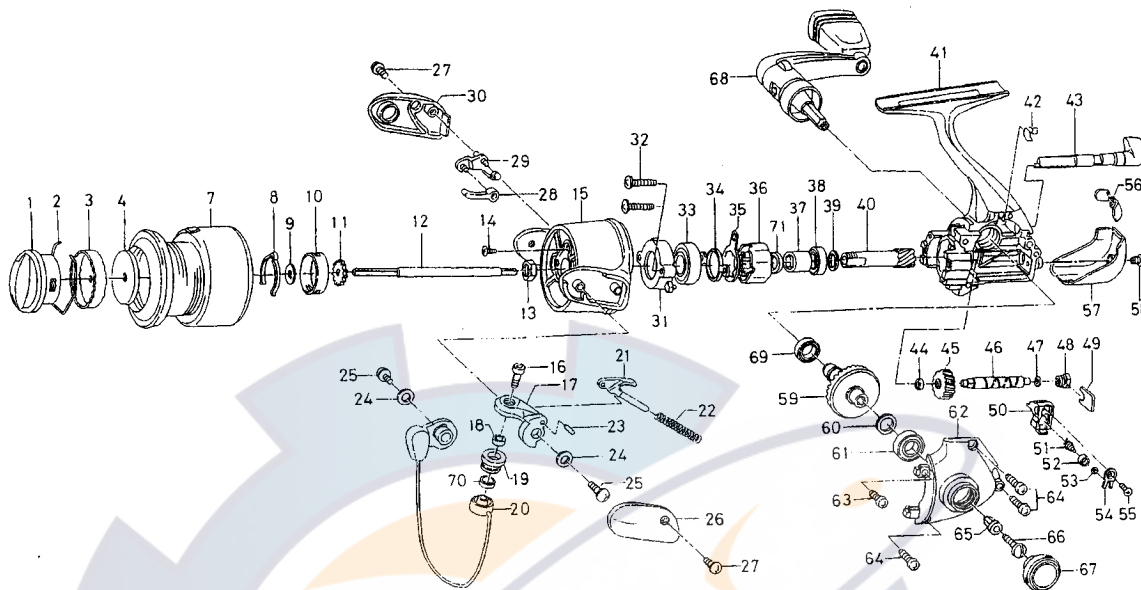

TEAM DAIWA-S2500iA

Key No. Parts No.

Parts Name

2-7	F70-0801	SPOOL
1	F70-1001	DRAG KNOB
2	F71-0001	DRAG WASHER RET
3	F67-4301	DRAG KNOB CLICK PLT
4	F73-2001	DRAG WASHER
8	F70-4901	SPOOL CLICK LEAF SPRING
9	E39-4001	SPOOL WASHER
10	E12-2303	CLICK LEAF SPRING HOLDER
11	E36-5301	CLICK GEAR
12	F65-2701	MAIN SHAFT
13	341-9203	ROTOR NUT
14	B55-7601	ROTOR NUT LOCK SCREW
15	F62-3406	ROTOR
16	F62-5201	LINE ROLLER SCREW
17	F62-3504	BAIL ARM
18	F62-5101	BALL BEARING A
19	F62-5001	LINE ROLLER
20	F69-9801	BAIL
21	F69-1101	BAIL SPRING SHAFT
22	F62-3801	BAIL SPRING
23	F62-3701	BAIL ARM PIN
24	F63-1801	BAIL HOLDER WASHER
25	351-6101	BAIL HOLDER SCREW
26	F63-1904	BAIL SPRING COVER
27	352-2501	BAIL SPRING COVER SCREW
28	F62-4601	BAIL TRIP PLT
29	F62-4701	BAIL TRIP LEVER
30	F63-2104	BAIL TRIP COVER
31	F67-5501	BEARING RET A
32	E24-7402	BEARING RET SCREW
33	F63-1201	BALL BEARING B
34	F67-5401	BEARING RET B
35	F62-2201	ROLLER CLUTCH RET
36	F62-2001	ROLLER CLUTCH
37	F73-2501	SPACING SLEEVE

Key No. Parts No.

Parts Name

38	637-5702	BALL BEARING C
39	F63-3501	PINION WASHER
40	F65-2501	PINION GEAR
41	F69-9701	BODY
42	F65-1901	A/R CAM SPRING
43	F65-1801	A/R LEVER
44	F65-2201	WORM SHAFT BUSH
45	F65-2101	WORM SHAFT GEAR
46	F65-2001	WORM SHAFT
47	375-4101	WORM SHAFT WASHER
48	F65-2301	WORM SHAFT COLLAR
49	F65-2401	WORM SHAFT RET
50	F65-2601	OSC SLIDER
51	F62-2601	OSC PAWL
52	F62-2701	OSC PAWL BUSH
53	375-0801	OSC PAWL WASHER
54	F62-2901	OSC SLIDER COVER
55	E15-0204	OSC SLIDER COVER SCREW
56	F65-2902	SHIELD PLT
57	F65-3102	REAR COVER
58	E24-8101	REAR COVER SCREW
59	F65-2801	DRIVE GEAR
60	375-8502	DRIVE GEAR WASHER
61	637-5702	BALL BEARING D
62	F65-3004	SIDE COVER
63	E15-7502	SIDE COVER SCREW A
64	F13-0501	SIDE COVER SCREW B
65	F40-4801	HANDLE COLLAR
66	363-8511	HANDLE SCREW
67	F62-6001	HANDLE SCREW CAP
68	F70-0601	HANDLE
69	F30-6801	BALL BEARING E
70	F70-1801	LINE ROLLER COLLAR
71	F73-2401	COLLAR