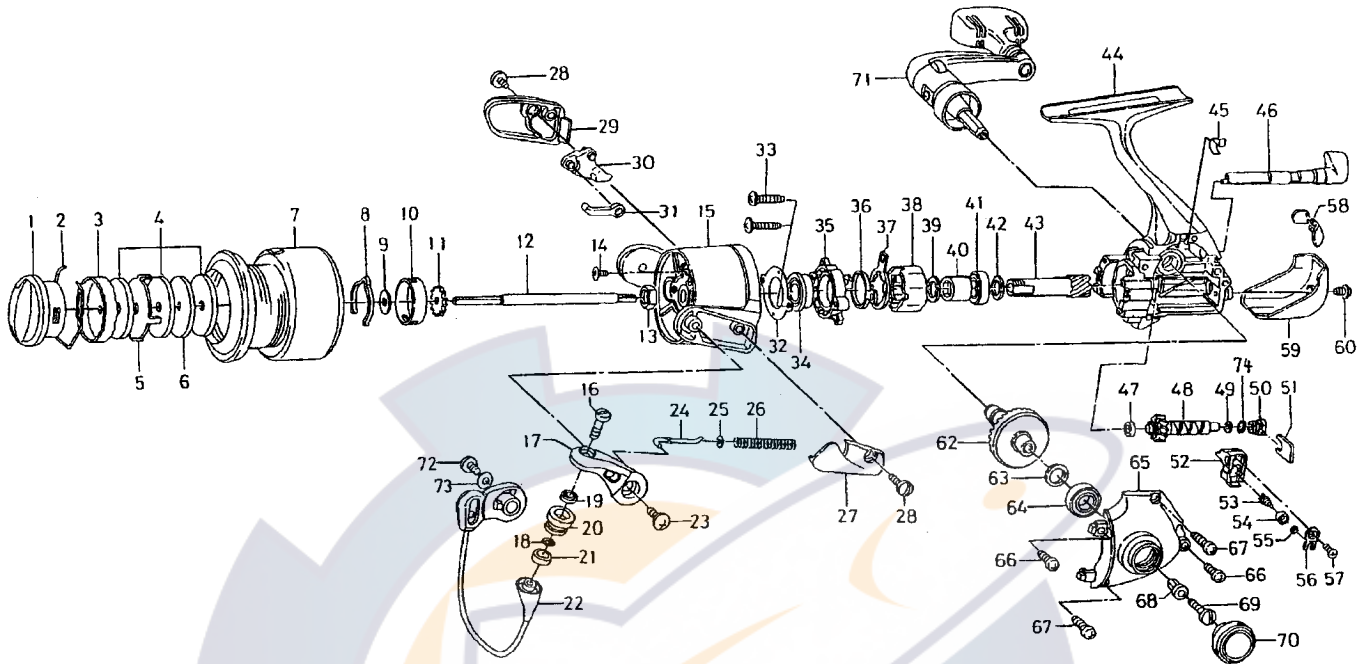

SPINNING REEL

TEAM DAIWA-S3000CU / 3500CU

Key No.	Parts No.	Parts Name
2-7	G11-7401	SPOOL
1	F66-2002	DRAG KNOB
2	F71-0001	DRAG WASHER RET
3	F68-1301	DRAG KNOB CLICK PLT
4	F69-8001	DRAG WASHER
5	F67-6401	EARED WASHER
6	F68-1101	KEY WASHER
8	F70-9001	SPOOL CLICK LEAF SPRING
9	E39-7901	SPOOL WASHER
10	F69-7901	CLICK LEAF SPRING HOLDER
11	E41-3101	CLICK GEAR
12	F68-0001	MAIN SHAFT
13	340-6604	ROTOR NUT
14	B55-7601	ROTOR NUT LOCK SCREW
15	F95-2602	ROTOR
16	F92-1701	LINE ROLLER SCREW
17	F89-2208	BAIL ARM
18	F89-7101	LINE ROLLER WASHER
19	F62-5102	BALL BEARING A
20	F92-1601	LINE ROLLER
21	G04-7601	LINE ROLLER COLLAR
22	F92-1102	BAIL
23	F89-2501	BAIL ARM SCREW
24	F89-2301	BAIL SPRING SHAFT
25	E31-3901	BAIL SPRING WASHER
26	F92-0901	BAIL SPRING
27	F92-1004	BAIL SPRING COVER
28	351-1801	BAIL HOLDER COVER SCREW
29	F92-1504	BAIL TRIP COVER
30	F62-4701	BAIL TRIP LEVER
31	F64-6301	BAIL TRIP PLT
32	F95-2501	BEARING RET A
33	E24-7402	BEARING RET SCREW
34	F25-2901	BALL BEARING B
35	F95-2401	BEARING RET B
36	F67-9701	BEARING RET C
37	F64-1401	ROLLER CLUTCH RET
38	F64-1201	ROLLER CLUTCH
39	373-7814	ROLLER CLUTCH WASHER
40	F73-2203	SPACING SLEEVE
41	F64-1101	BALL BEARING C