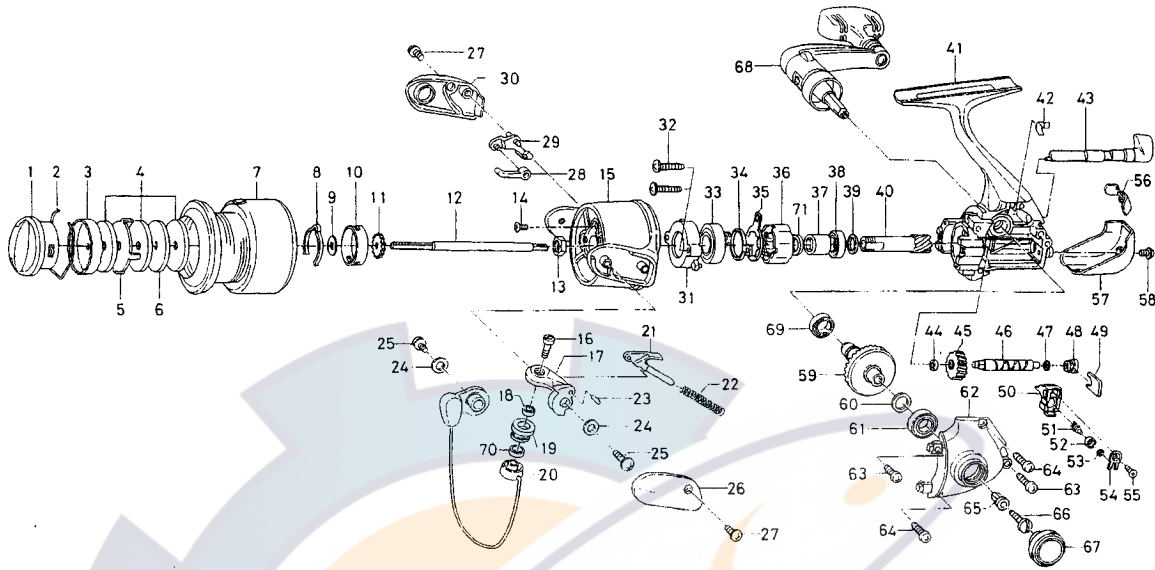

TEAM DAIWA-S3000iA

Key No. Parts No.

Parts Name

2-7	F70-5301	SPOOL
1	F70-5601	DRAG KNOB
2	F71-0001	DRAG WASHER RET
3	F68-1301	DRAG KNOB CLICK PLT
4	F69-8001	DRAG WASHER
5	F67-6401	EARED WASHER
6	F68-1101	KEY WASHER
8	F70-9001	SPOOL CLICK LEAF SPRING
9	E39-7901	SPOOL WASHER
10	F69-7901	CLICK LEAF SPRING HOLDER
11	E41-3101	CLICK GEAR
12	F68-0001	MAIN SHAFT
13	340-6604	ROTOR NUT
14	B55-7601	ROTOR NUT LOCK SCREW
15	F64-2506	ROTOR
16	F62-5201	LINE ROLLER SCREW
17	F62-3504	BAIL ARM
18	F62-5101	BALL BEARING A
19	F62-5001	LINE ROLLER
20	F71-7501	BAIL
21	F69-1101	BAIL SPRING SHAFT
22	F62-3801	BAIL SPRING
23	F62-3701	BAIL ARM PIN
24	F63-1801	BAIL HOLDER WASHER
25	351-6101	BAIL HOLDER SCREW
26	F66-0702	BAIL SPRING COVER
27	352-2501	BAIL SPRING COVER SCREW
28	F64-6301	BAIL TRIP PLT
29	F62-4701	BAIL TRIP LEVER
30	F66-0802	BAIL TRIP COVER
31	F67-9801	BEARING RET A
32	E24-7402	BEARING RET SCREW
33	F64-1601	BALL BEARING B
34	F67-9701	BEARING RET B
35	F64-1401	ROLLER CLUTCH RET
36	F64-1201	ROLLER CLUTCH

Key No. Parts No.

Parts Name

37	F73-2201	SPACING SLEEVE
38	F64-1101	BALL BEARING C
39	F26-2801	PINION WASHER
40	F67-9601	PINION GEAR
41	F70-5001	BODY
42	F67-9201	A/R CAM SPRING
43	F67-9101	A/R LEVER
44	F63-1401	WORM SHAFT BUSH
45	F64-0902	WORM SHAFT GEAR
46	F64-0802	WORM SHAFT
47	375-4101	WORM SHAFT WASHER
48	F67-9501	WORM SHAFT COLLAR
49	F74-9401	WORM SHAFT RET
50	F67-9901	OSC SLIDER
51	F64-1901	OSC PAWL
52	F62-2701	OSC PAWL BUSH
53	375-0801	OSC PAWL WASHER
54	F62-2901	OSC SLIDER COVER
55	352-1502	OSC SLIDER COVER SCREW
56	F68-0202	SHIELD PLT
57	F68-0302	REAR COVER
58	E36-4202	REAR COVER SCREW
59	F66-1201	DRIVE GEAR
60	373-7808	DRIVE GEAR WASHER
61	E15-4001	BALL BEARING D
62	F68-0103	SIDE COVER
63	E15-7502	SIDE COVER SCREW A
64	E15-8602	SIDE COVER SCREW B
65	F43-3502	HANDLE COLLAR
66	363-8511	HANDLE SCREW
67	F64-4001	HANDLE SCREW CAP
68	F70-5101	HANDLE
69	B86-1701	BALL BEARING E
70	F70-1801	LINE ROLLER COLLAR
71	F73-2401	COLLAR