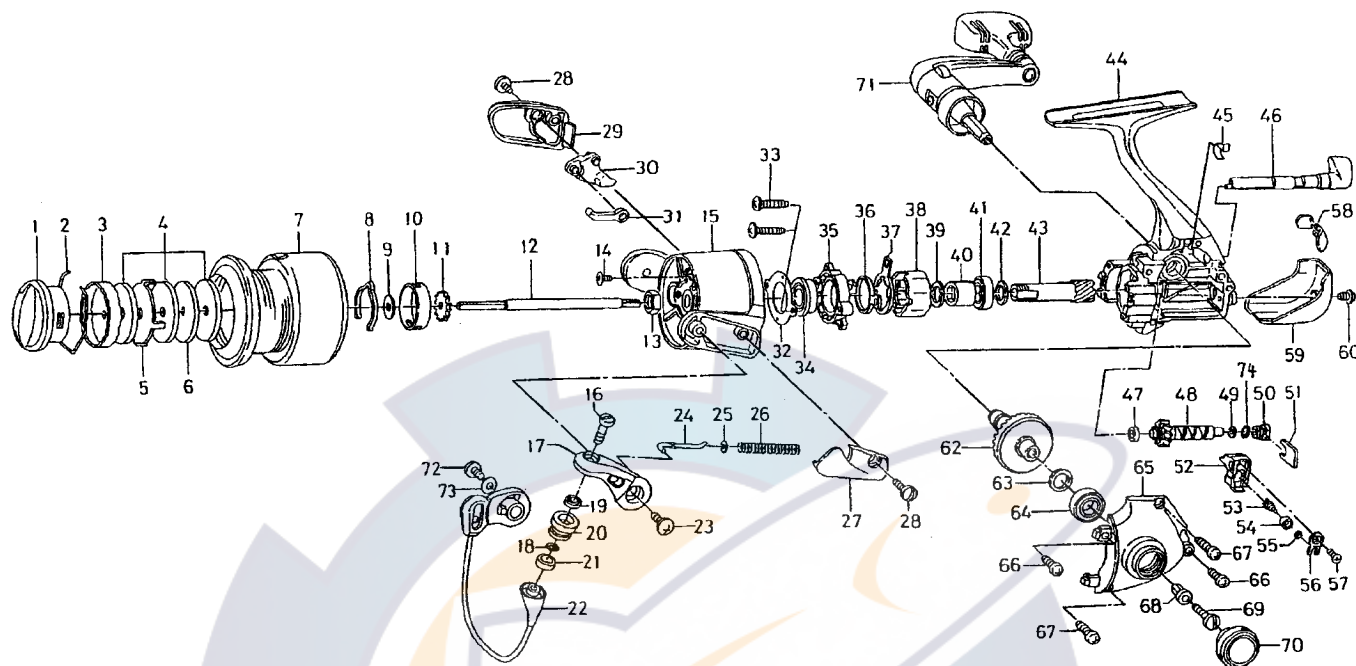

SPINNING REEL

# TEAM DAIWA-S3000CU / 3500CU

Key No.	Parts No.	Parts Name
2-7	G11-7401	SPOOL
1	F66-2002	DRAG KNOB
2	F71-0001	DRAG WASHER RET
3	F68-1301	DRAG KNOB CLICK PLT
4	F69-8001	DRAG WASHER
5	F67-6401	EARED WASHER
6	F68-1101	KEY WASHER
8	F70-9001	SPOOL CLICK LEAF SPRING
9	E39-7901	SPOOL WASHER
10	F69-7901	CLICK LEAF SPRING HOLDER
11	E41-3101	CLICK GEAR
12	F68-0001	MAIN SHAFT
13	340-6604	ROTOR NUT
14	B55-7601	ROTOR NUT LOCK SCREW
15	F95-2602	ROTOR
16	F92-1701	LINE ROLLER SCREW
17	F89-2208	BAIL ARM
18	F89-7101	LINE ROLLER WASHER
19	F62-5102	BALL BEARING A
20	F92-1601	LINE ROLLER
21	G04-7601	LINE ROLLER COLLAR
22	F92-1102	BAIL
23	F89-2501	BAIL ARM SCREW
24	F89-2301	BAIL SPRING SHAFT
25	E31-3901	BAIL SPRING WASHER
26	F92-0901	BAIL SPRING
27	F92-1004	BAIL SPRING COVER
28	351-1801	BAIL HOLDER COVER SCREW
29	F92-1504	BAIL TRIP COVER
30	F62-4701	BAIL TRIP LEVER
31	F64-6301	BAIL TRIP PLT
32	F95-2501	BEARING RET A
33	E24-7402	BEARING RET SCREW
34	F25-2901	BALL BEARING B
35	F95-2401	BEARING RET B
36	F67-9701	BEARING RET C
37	F64-1401	ROLLER CLUTCH RET
38	F64-1201	ROLLER CLUTCH
39	373-7814	ROLLER CLUTCH WASHER
40	F73-2203	SPACING SLEEVE
41	F64-1101	BALL BEARING C

### S3500CU Special Parts

Key No.	Parts No.	Parts Name
2-7	G11-7601	SPOOL
1	F76-1102	DRAG KNOB
2	F74-2501	DRAG WASHER RET
3	F69-0203	DRAG KNOB CLICK PLT
4	F69-2301	DRAG WASHER
5	F69-0101	EARED WASHER
6	F76-1001	KEY WASHER