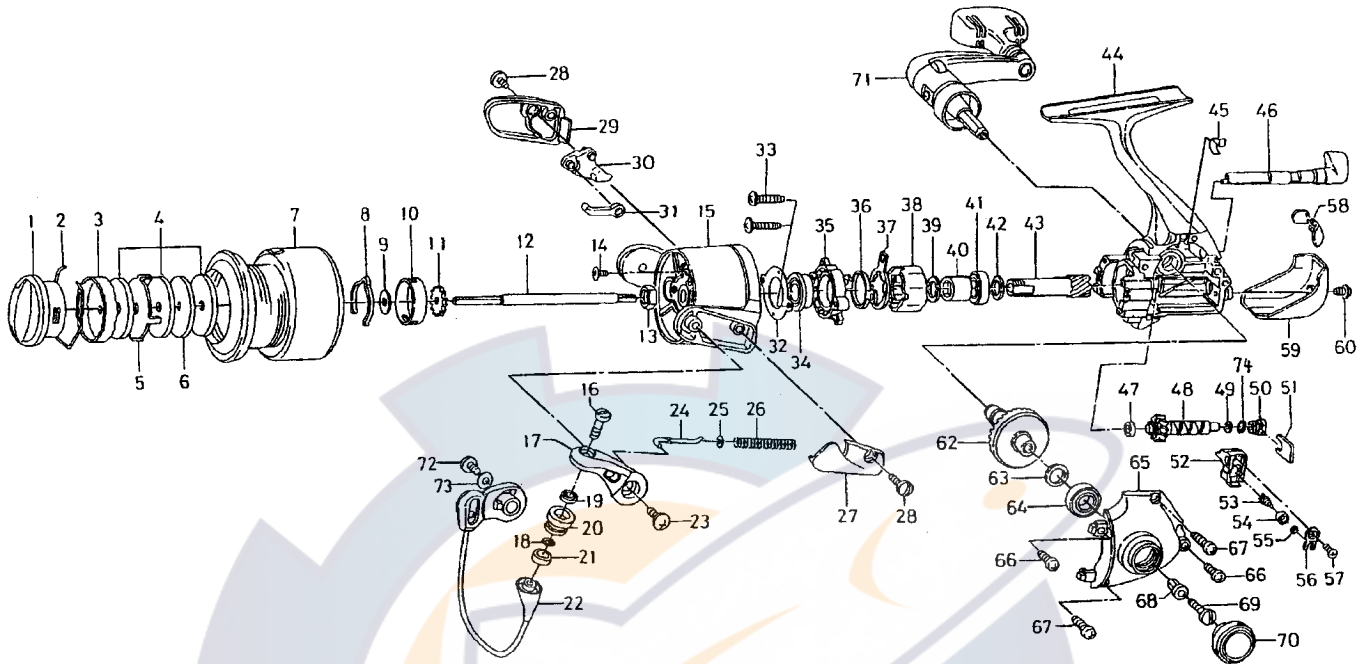

SPINNING REEL

# TEAM DAIWA-S3000CU / 3500CU

Key No.	Parts No.	Parts Name
2-7	G11-7401	SPOOL
1	F66-2002	DRAG KNOB
2	F71-0001	DRAG WASHER RET
3	F68-1301	DRAG KNOB CLICK PLT
4	F69-8001	DRAG WASHER
5	F67-6401	EARED WASHER
6	F68-1101	KEY WASHER
8	F70-9001	SPOOL CLICK LEAF SPRING
9	E39-7901	SPOOL WASHER
10	F69-7901	CLICK LEAF SPRING HOLDER
11	E41-3101	CLICK GEAR
12	F68-0001	MAIN SHAFT
13	340-6604	ROTOR NUT
14	B55-7601	ROTOR NUT LOCK SCREW
15	F95-2602	ROTOR
16	F92-1701	LINE ROLLER SCREW
17	F89-2208	BAIL ARM
18	F89-7101	LINE ROLLER WASHER
19	F62-5102	BALL BEARING A
20	F92-1601	LINE ROLLER
21	G04-7601	LINE ROLLER COLLAR
22	F92-1102	BAIL
23	F89-2501	BAIL ARM SCREW
24	F89-2301	BAIL SPRING SHAFT
25	E31-3901	BAIL SPRING WASHER
26	F92-0901	BAIL SPRING
27	F92-1004	BAIL SPRING COVER
28	351-1801	BAIL HOLDER COVER SCREW
29	F92-1504	BAIL TRIP COVER
30	F62-4701	BAIL TRIP LEVER
31	F64-6301	BAIL TRIP PLT
32	F95-2501	BEARING RET A
33	E24-7402	BEARING RET SCREW
34	F25-2901	BALL BEARING B
35	F95-2401	BEARING RET B
36	F67-9701	BEARING RET C
37	F64-1401	ROLLER CLUTCH RET
38	F64-1201	ROLLER CLUTCH
39	373-7814	ROLLER CLUTCH WASHER
40	F73-2203	SPACING SLEEVE
41	F64-1101	BALL BEARING C