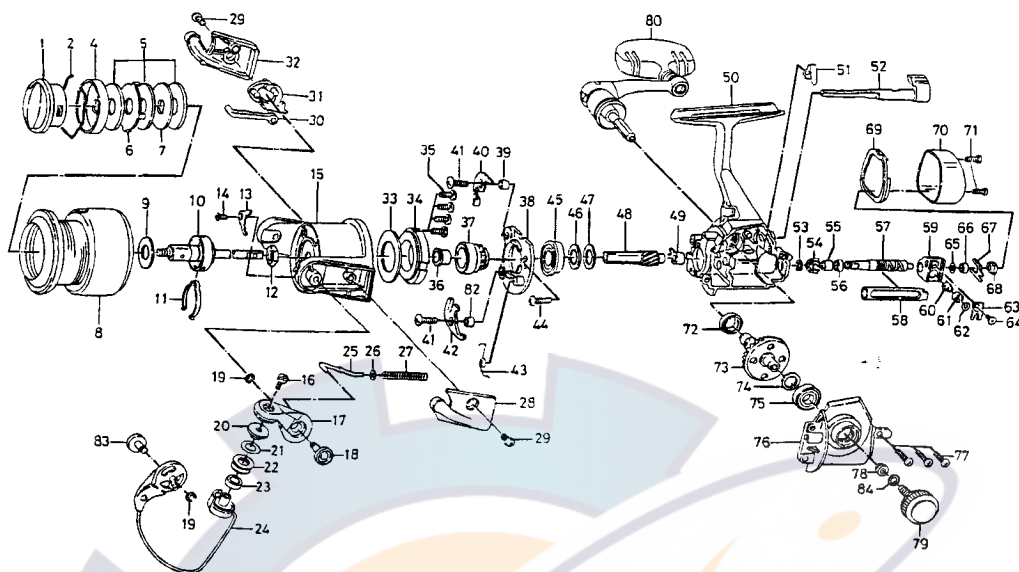

SPINNING REEL

TEAM DAIWA-X4000HIAU

Key No.	Parts No.	Parts Name	Key No.	Parts No.	Parts Name
2-8	F76-4901	SPOOL	43	F22-7101	A/R CAM SPRING
1	F66-2001	DRAG KNOB	44	351-8501	BEARING RET SCREW
2	F71-0001	DRAG WASHER RET	45	F24-0001	BALL BEARING B
4	F75-6001	DRAG KNOB CLICK PLT	46	371-2822	BALL BEARING WASHER A
5	F62-7101	DRAG WASHER	47	371-2821	BALL BEARING WASHER B
6	F75-5701	EARED WASHER	48	F76-3601	PINION GEAR
7	F75-5601	KEY WASHER	49	B88-0001	PINION COLLAR
9	F13-7501	SPOOL WASHER	50	F47-7303	BODY
10	F47-5901	MAIN SHAFT	51	F76-9101	A/R LEVER SPRING
11	B74-7702	SPOOL CLICK LEAF SPRING	52	E45-0403	A/R LEVER
12	B10-5702	ROTOR NUT	53	320-5901	WORM SHAFT GEAR RET
13	F18-9601	ROTOR NUT HOLD PLT	54	F76-3501	WORM SHAFT GEAR
14	E13-4501	ROTOR NUT HOLD PLT SCREW	55	B45-1501	WORM SHAFT COLLAR
15	F76-3801	ROTOR	56	E33-2501	BALL BEARING C
16	F14-2004	LINE ROLLER SCREW	57	F76-3401	WORM SHAFT
17	F45-4301	BAIL ARM	58	F28-2602	WORM SLIDER
18	F34-5901	BAIL ARM SCREW	59	E44-6702	OSC SLIDER
19	320-5901	BAIL ARM SCREW RET	60	F02-1202	OSC PAWL
20	F70-8101	ROLLER COLLAR	61	E19-1301	OSC PAWL BUSH
21	F44-6202	LINE ROLLER WASHER	62	375-0801	OSC PAWL WASHER
22	F45-4902	LINE ROLLER	63	E12-5901	OSC SLIDER COVER
23	F84-4901	BALL BEARING A	64	351-8904	OSC SLIDER COVER SCREW
24	F76-3901	BAIL	65	375-4101	OSC SLIDER WASHER
25	E12-4701	BAIL SPRING SHAFT	66	F28-2201	BALL BEARING D
26	E31-3901	BAIL SPRING WASHER	67	F28-2301	WORM SHAFT RET
27	E43-5401	BAIL SPRING	68	F28-2403	BALL BEARING COLLAR B
28	F35-6905	BAIL SPRING COVER	69	E45-0702	WATER SHIELD
29	F01-3701	BAIL SPRING COVER SCREW	70	E45-0806	REAR COVER
30	F35-7201	BAIL TRIP PLT	71	F01-6302	REAR COVER SCREW
31	F49-9201	BAIL TRIP LEVER	72	B86-1702	BALL BEARING E
32	F35-7305	BAIL TRIP COVER	73	F76-3701	DRIVE GEAR
33	F19-7304	ROLLER CLUTCH WASHER	74	373-7808	DRIVE GEAR WASHER
34	F76-5401	ROLLER CLUTCH	75	B62-8601	BALL BEARING F
35	351-4701	ROLLER CLUTCH SCREW	76	F08-5004	SIDE COVER
36	F24-6001	SPACING SLEEVE	77	351-8505	SIDE COVER SCREW
37	F23-9102	A/R RATCHET	78	F43-3502	HANDLE COLLAR
38	F23-8301	BEARING RET	79	F76-4801	HANDLE SCREW
39	F22-6801	A/R PAWL PLT COLLAR	80	F76-4001	HANDLE
40	F23-8801	A/R PAWL PLT	82	F23-8701	A/R PAWL COLLAR
41	E45-4001	A/R PAWL SCREW	83	F66-0901	BAIL HOLDER SCREW
42	F23-8901	A/R PAWL	84	160-8101	HANDLE WASHER