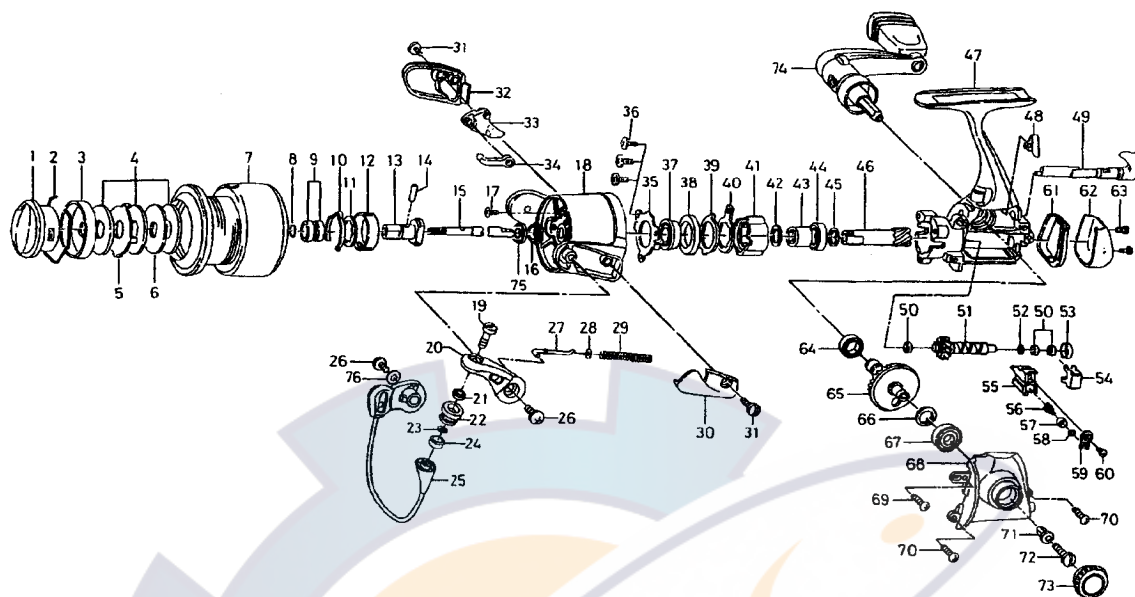

SPINNING REEL

TEAM DAIWA-Z2000CU

Key No.	Parts No.	Parts Name	Key No.	Parts No.	Parts Name
2-7	G10-3501	SPOOL	39	F62-2301	ROLLER CLUTCH RET A
1	F96-4602	DRAG KNOB	40	F62-2201	ROLLER CLUTCH RET B
2	F74-2501	DRAG WASHER RET	41	F62-2002	ROLLER CLUTCH
3	F90-8701	DRAG KNOB CLICK PLT	42	375-8509	ROLLER CLUTCH WASHER
4	F63-5001	DRAG WASHER	43	F73-2501	SPACING SLEEVE
5	F63-5201	EARED WASHER	44	637-5702	BALL BEARING D
6	F63-5101	KEY WASHER	45	F63-3502	BALL BEARING COLLAR B
8	F76-5901	O RING	46	F89-1001	PINION GEAR
9	F01-6401	BALL BEARING A	47	G10-2801	BODY
10	F70-4901	SPOOL CLICK LEAF SPRING	48	F76-9101	A/R LEVER SPRING
11	F62-5501	SPOOL WASHER	49	F62-1310	A/R LEVER
12	F62-5401	CLICK LEAF SPRING HOLDER	50	F28-2201	BALL BEARING E
13	F62-5301	SPOOL METAL	51	F91-0301	WORM SHAFT
14	F62-5601	PIN	52	375-4101	WORM SHAFT WASHER
15	F62-2801	MAIN SHAFT	53	F62-1701	WORM SHAFT COLLAR
16	F97-9301	ROTOR NUT	54	F62-1801	WORM SHAFT RET
17	B55-7603	ROTOR NUT LOCK SCREW	55	F63-1701	OSC SLIDER
18	F90-7901	ROTOR	56	F89-1701	OSC PAWL
19	F92-1701	LINE ROLLER SCREW	57	F91-3001	OSC PAWL BUSH
20	F89-2201	BAIL ARM	58	375-0801	OSC PAWL WASHER
21	G02-0801	BALL BEARING B	59	F62-2901	OSC SLIDER COVER
22	F92-1601	LINE ROLLER	60	E15-0205	OSC SLIDER COVER SCREW
23	F89-7101	LINE ROLLER WASHER	61	F62-3104	WATER SHIELD
24	G04-7601	LINE ROLLER COLLAR	62	F62-3206	REAR COVER
25	F96-4002	BAIL	63	F62-3301	REAR COVER SCREW
26	F89-2501	BAIL HOLDER SCREW	64	F01-6401	BALL BEARING F
27	F89-2301	BAIL SPRING SHAFT	65	F63-1001	DRIVE GEAR
28	E31-3901	BAIL SPRING WASHER	66	375-8500	DRIVE GEAR WASHER
29	F89-2401	BAIL SPRING	67	636-6403	BALL BEARING G
30	F89-2601	BAIL SPRING COVER	68	F62-3010	SIDE COVER
31	F89-2701	BAIL SPRING COVER SCREW	69	351-1005	SIDE COVER SCREW A
32	F90-8101	BAIL TRIP COVER	70	351-1106	SIDE COVER SCREW B
33	F72-7201	BAIL TRIP LEVER	71	F40-4801	HANDLE COLLAR
34	F62-4601	BAIL TRIP PLT	72	363-8511	HANDLE SCREW
35	F94-6601	BEARING RET	73	F96-4301	HANDLE SCREW CAP
36	352-2501	BEARING RET SCREW	74	G10-3301	HANDLE
37	F22-6701	BALL BEARING C	75	F97-9401	ROTOR NUT WASHER
38	F94-6201	BALL BEARING COLLAR A	76	G04-7901	BAIL HOLDER WASHER