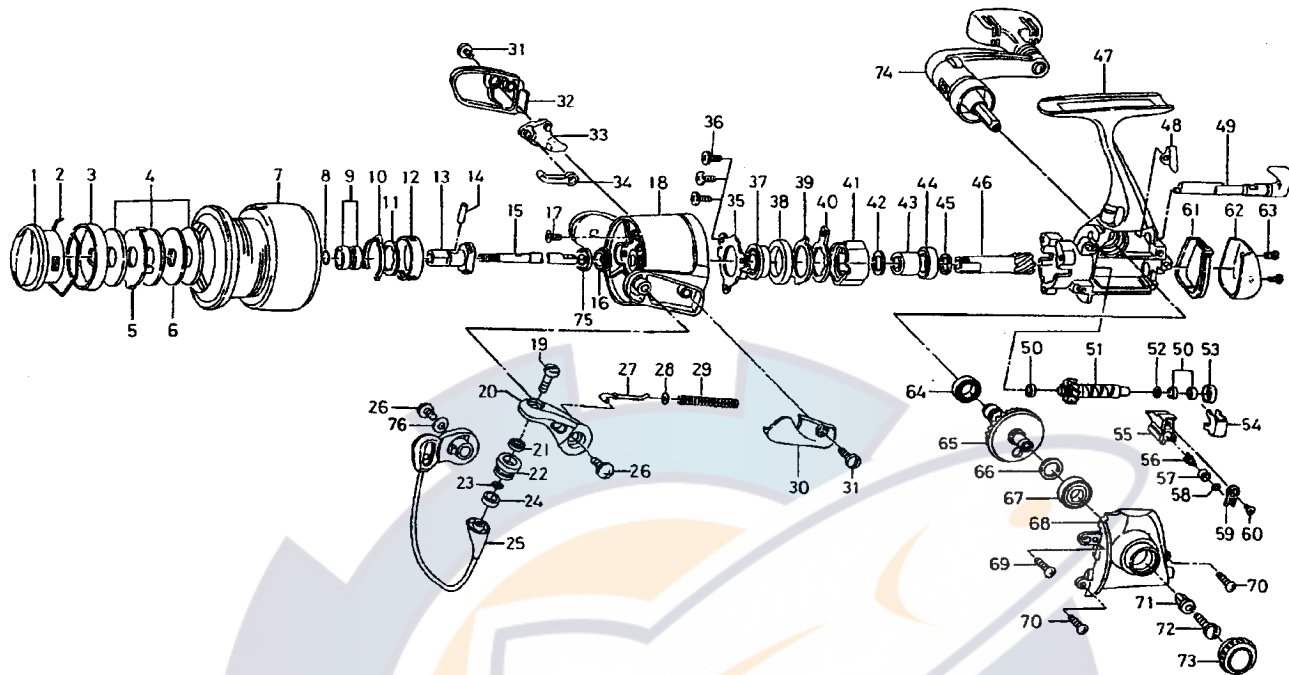

SPINNING REEL

TEAM DAIWA-Z2500CU

Key No.	Parts No.	Parts Name	Key No.	Parts No.	Parts Name
2-7	G10-3101	SPOOL	39	F62-2301	ROLLER CLUTCH RET A
1	F96-5802	DRAG KNOB	40	F62-2201	ROLLER CLUTCH RET B
2	F71-0001	DRAG WASHER RET	41	F62-2002	ROLLER CLUTCH
3	F89-5304	DRAG KNOB CLICK PLT	42	375-8509	ROLLER CLUTCH WASHER
4	F69-1001	DRAG WASHER	43	F73-2501	SPACING SLEEVE
5	F62-7301	EARED WASHER	44	637-5702	BALL BEARING D
6	F62-7201	KEY WASHER	45	F63-3502	BALL BEARING COLLAR B
8	F76-5901	O RING	46	F89-1001	PINION GEAR
9	F01-6401	BALL BEARING A	47	G10-2801	BODY
10	F70-4901	SPOOL CLICK LEAF SPRING	48	F76-9101	A/R LEVER SPRING
11	F62-5501	SPOOL WASHER	49	F62-1310	A/R LEVER
12	F62-5401	CLICK LEAF SPRING HOLDER	50	F28-2201	BALL BEARING E
13	F62-5301	SPOOL METAL	51	F91-0301	WORM SHAFT
14	F62-5601	PIN	52	375-4101	WORM SHAFT WASHER
15	F62-2801	MAIN SHAFT	53	F62-1701	WORM SHAFT COLLAR
16	F97-9301	ROTOR NUT	54	F62-1801	WORM SHAFT RET
17	B55-7603	ROTOR NUT LOCK SCREW	55	F63-1701	OSC SLIDER
18	F88-9601	ROTOR	56	F89-1701	OSC PAWL
19	F92-1701	LINE ROLLER SCREW	57	F91-3001	OSC PAWL BUSH
20	F89-2201	BAIL ARM	58	375-0801	OSC PAWL WASHER
21	G02-0801	BALL BEARING B	59	F62-2901	OSC SLIDER COVER
22	F92-1601	LINE ROLLER	60	E15-0205	OSC SLIDER COVER SCREW
23	F89-7101	LINE ROLLER WASHER	61	F62-3104	WATER SHIELD
24	G04-7601	LINE ROLLER COLLAR	62	F62-3206	REAR COVER
25	F96-5302	BAIL	63	F62-3301	REAR COVER SCREW
26	F89-2501	BAIL HOLDER SCREW	64	F01-6401	BALL BEARING F
27	F89-2301	BAIL SPRING SHAFT	65	F63-1001	DRIVE GEAR
28	E31-3901	BAIL SPRING WASHER	66	375-8500	DRIVE GEAR WASHER
29	F89-2401	BAIL SPRING	67	636-6403	BALL BEARING G
30	F89-2601	BAIL SPRING COVER	68	F62-3010	SIDE COVER
31	F89-2701	BAIL SPRING COVER SCREW	69	351-1005	SIDE COVER SCREW A
32	F89-3401	BAIL TRIP COVER	70	351-1106	SIDE COVER SCREW B
33	F62-4701	BAIL TRIP LEVER	71	F40-4801	HANDLE COLLAR
34	F62-4601	BAIL TRIP PLT	72	363-8511	HANDLE SCREW
35	F94-6601	BEARING RET	73	F96-4301	HANDLE SCREW CAP
36	352-2501	BEARING RET SCREW	74	G10-2901	HANDLE
37	F22-6701	BALL BEARING C	75	F97-9401	ROTOR NUT WASHER
38	F94-6201	BALL BEARING COLLAR A	76	G04-7901	BAIL HOLDER WASHER