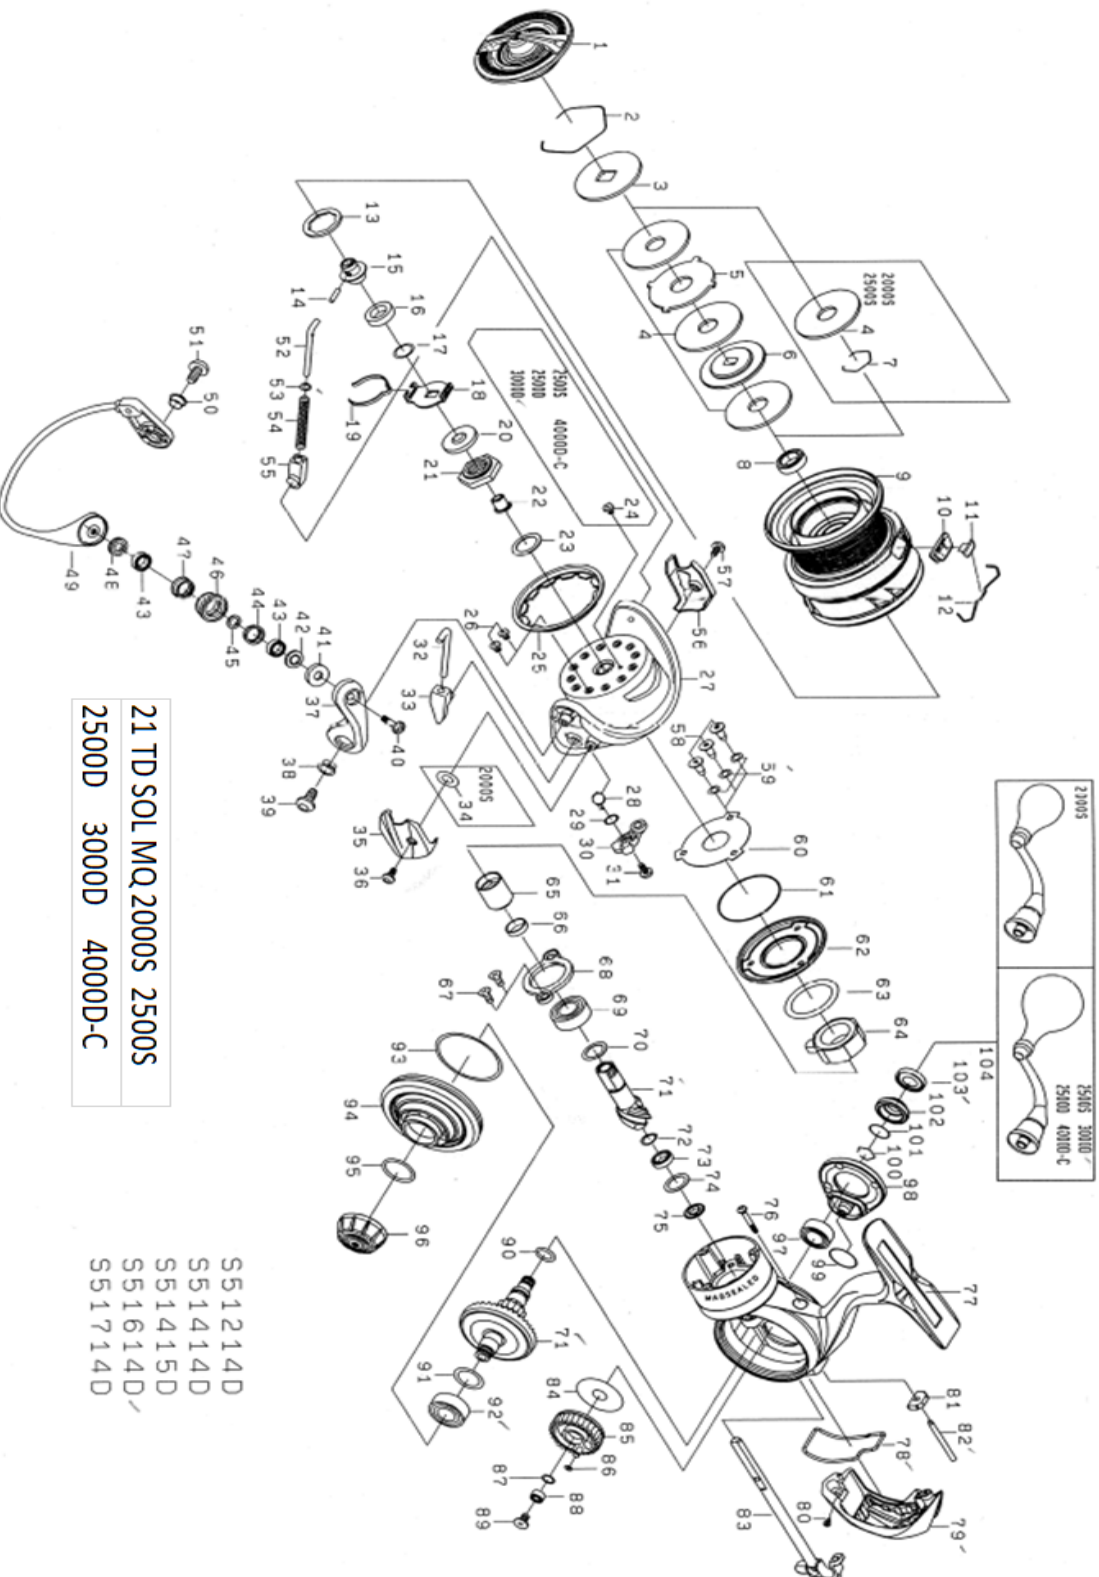

21 TD SOL MQ 2000S

Feel Alive.

Please quote by part number, not key number when ordering.
spares@daiwaaustralia.com.au PH: (02) 8644 8644

21 TD SOL MQ 2000S	2500S
2500D	3000D
4000D-C	

S51214D
S51414D
S51415D
S51614D
S51714D