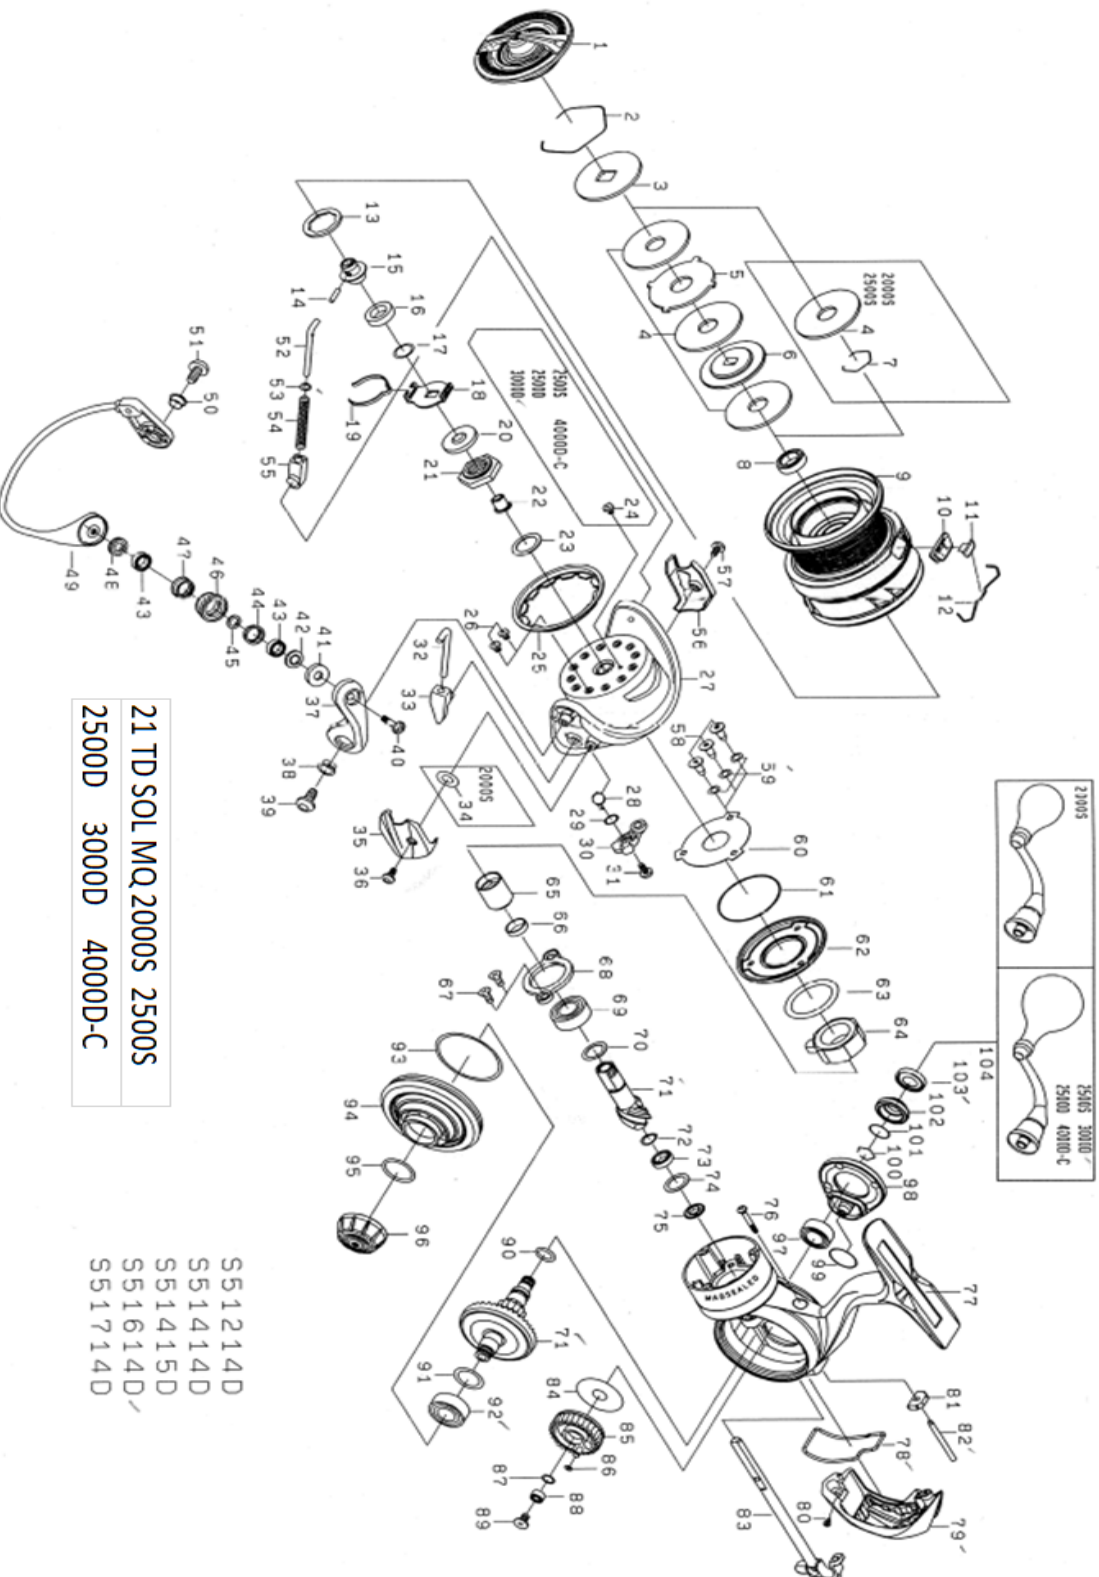

21 TD SOL MQ 2500S

Feel Alive.

Please quote by part number, not key number when ordering.
spares@daiwaaustralia.com.au PH: (02) 8644 8644

21 TD SOL MQ 2000S 2500S
2500D 3000D 4000D-C

S51214D
S51414D
S51415D
S51614D
S51714D