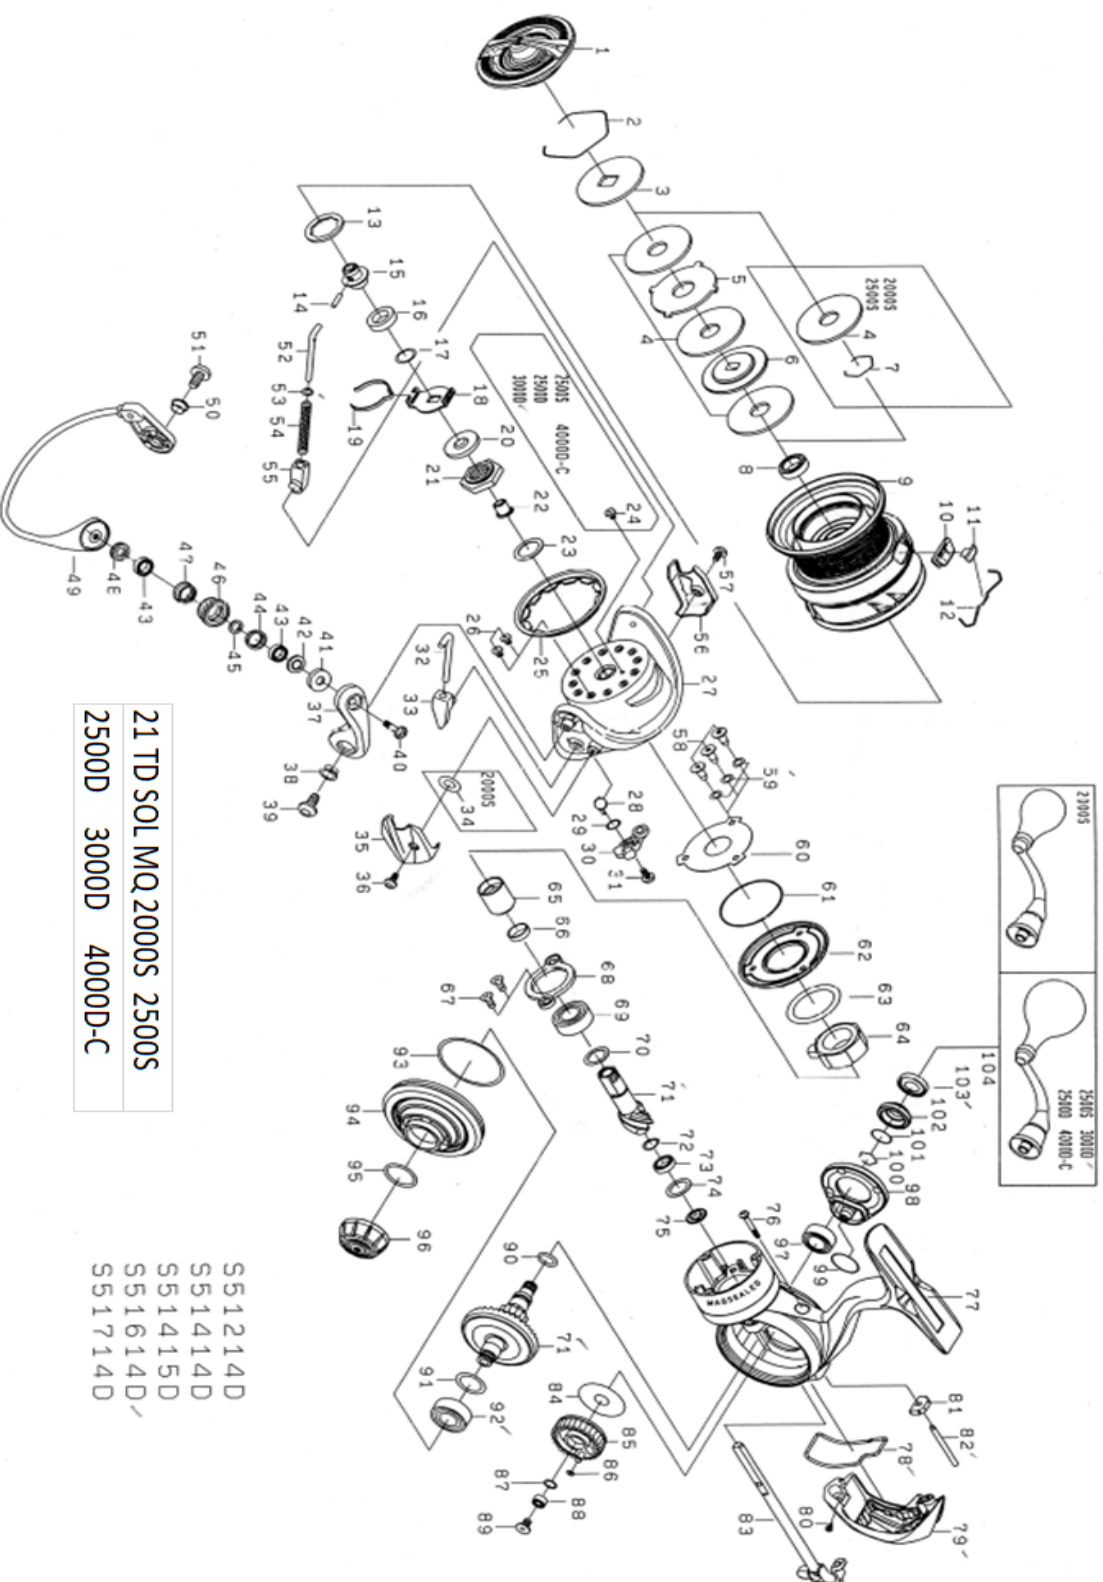

21 TD SOL MQ 3000D

Feel Alive.

Please quote by part number, not key number when ordering.
spares@daiwaaustralia.com.au PH: (02) 8644 8644

21 TD SOL MQ 2000S 2500S
2500D 3000D 4000D-C

S51214D
S51414D
S51415D
S51614D
S51714D