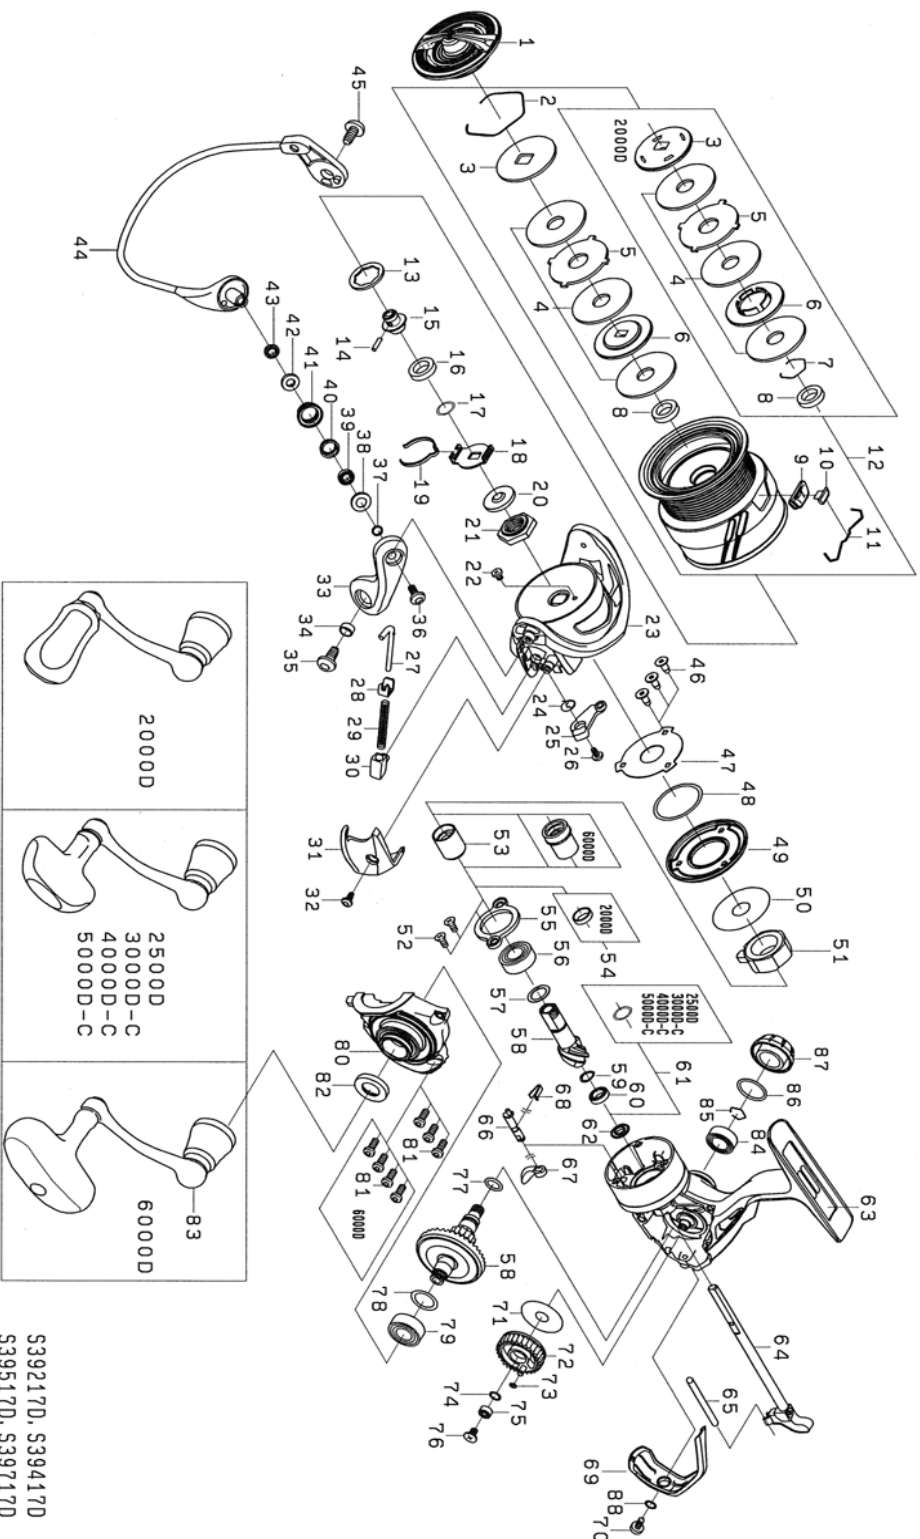

18 TD BLACK LT 3000D-C

Feel Alive.

Please quote by part number, not key number when ordering.
spares@daiwaaustralia.com.au PH: (02) 8644 8644

S392170, S394170
S395170, S397170
S398170, S399170

REEL NAME	MGFT CODE	KEY NO	PARTS CODE	DESCRIPTION
18 TD BLACK LT 3000D-C		1	6J547202	DRAG KNOB
18 TD BLACK LT 3000D-C		2	6J547101	DRAG RING
18 TD BLACK LT 3000D-C		3	6J547001	DRAG DISC WASHER(A)
18 TD BLACK LT 3000D-C		4	6J678801	DRAG WASHER
18 TD BLACK LT 3000D-C		5	6J546902	DRAG LIP WASHER
18 TD BLACK LT 3000D-C		6	6J549001	DRAG DISC WASHER(B)
18 TD BLACK LT 3000D-C		7	-	-
18 TD BLACK LT 3000D-C		8	6J546701	DRAG COLLAR
18 TD BLACK LT 3000D-C		9	6J558101	LINE STOPPER PLATE
18 TD BLACK LT 3000D-C		10	6J558001	LINE STOPPER
18 TD BLACK LT 3000D-C		11	6J314801	LINE STOPPER SPRING
18 TD BLACK LT 3000D-C		12	6J768301	SPOOL ASSY
18 TD BLACK LT 3000D-C		13	6J546300	SPOOL WASHER
18 TD BLACK LT 3000D-C		14	6J558201	SPOOL METAL SCREW
18 TD BLACK LT 3000D-C		15	6J549501	SPOOL METAL
18 TD BLACK LT 3000D-C		16	6H624801	SPOOL METAL COLLAR
18 TD BLACK LT 3000D-C		17	6J602201	CLICK HOLDER WASHER
18 TD BLACK LT 3000D-C		18	6J546201	CLICK HOLDER
18 TD BLACK LT 3000D-C		19	6J525101	CLICK LEAF SPRING
18 TD BLACK LT 3000D-C		20	6H986901	ROTOR NUT PACKING
18 TD BLACK LT 3000D-C		21	6H961101	ROTOR NUT
18 TD BLACK LT 3000D-C		22	6H022701	ROTOR NUT SCREW
18 TD BLACK LT 3000D-C		23	6H960046	ROTOR
18 TD BLACK LT 3000D-C		24	6H413601	KICK LEVER SPRING
18 TD BLACK LT 3000D-C		25	6J038501	KICK LEVER AS
18 TD BLACK LT 3000D-C		26	6H417701	KICK LEVER SCREW
18 TD BLACK LT 3000D-C		27	6H414101	ARM LEVER SHAFT
18 TD BLACK LT 3000D-C		28	6H576101	ARM LEVER SHAFT PLATE
18 TD BLACK LT 3000D-C		29	6H545701	ARM LEVER SHAFT SPRING
18 TD BLACK LT 3000D-C		30	6H414301	ARM LEVER SHAFT HOLDER
18 TD BLACK LT 3000D-C		31	6H960203	ARM LEVER SP COVER
18 TD BLACK LT 3000D-C		32	6H431301	ARM LEVER SP COVER SCREW
18 TD BLACK LT 3000D-C		33	6H960107	ARM LEVER
18 TD BLACK LT 3000D-C		34	6H962401	ARM LEVER COLLAR
18 TD BLACK LT 3000D-C		35	6H431201	ARM LEVER SCREW
18 TD BLACK LT 3000D-C		36	6H697701	ROLLAR SCREW
18 TD BLACK LT 3000D-C		37	6H961001	ROLLAR COLLAR(A)
18 TD BLACK LT 3000D-C		38	6H038301	ROLLAR BEARING PACKING
18 TD BLACK LT 3000D-C		39	6G686903	ROLLARE BALL BEARING
18 TD BLACK LT 3000D-C		40	6H960901	ROLLARE BEARING COLLARE
18 TD BLACK LT 3000D-C		41	6G686703	LINE ROLLAR
18 TD BLACK LT 3000D-C		42	6H960801	ROLLAR COLLAR(B)
18 TD BLACK LT 3000D-C		43	6H960701	ROLLAR COLLAR(C)
18 TD BLACK LT 3000D-C		44	6J381001	BAIL ASSY
18 TD BLACK LT 3000D-C		45	6H431201	BAIL HOLDER SCREW
18 TD BLACK LT 3000D-C		46	6J429301	MAGSEALED PLATE SCREW
18 TD BLACK LT 3000D-C		47	6J675201	MAGSEALED PLATE
18 TD BLACK LT 3000D-C		48	6J354801	MAGSEALED PLATE O-RING
18 TD BLACK LT 3000D-C		49	6J388501	MAGSEALED CAP
18 TD BLACK LT 3000D-C		50	6J639900	ONEWAY CLUTCH WASHER
18 TD BLACK LT 3000D-C		51	6J388401	ONEWAY CLUTCH
18 TD BLACK LT 3000D-C		52	6G997301	PINION BEARING PLATE SCREW
18 TD BLACK LT 3000D-C		53	6J001402	CLUTCH RING AS
18 TD BLACK LT 3000D-C		54	-	-
18 TD BLACK LT 3000D-C		55	6H442202	PINION BEARING PLATE
18 TD BLACK LT 3000D-C		56	6G467302	PINION BALL BEARING (A)
18 TD BLACK LT 3000D-C		57	63758500	PINION BEARING WASHER (A)
18 TD BLACK LT 3000D-C		58	6Z023619	PINION + DRIVE GEAR SET
18 TD BLACK LT 3000D-C		59	6J683001	PINION BEARING SPRING WASHER (B)
18 TD BLACK LT 3000D-C		60	6H959601	PINION BALL BEARING (B)