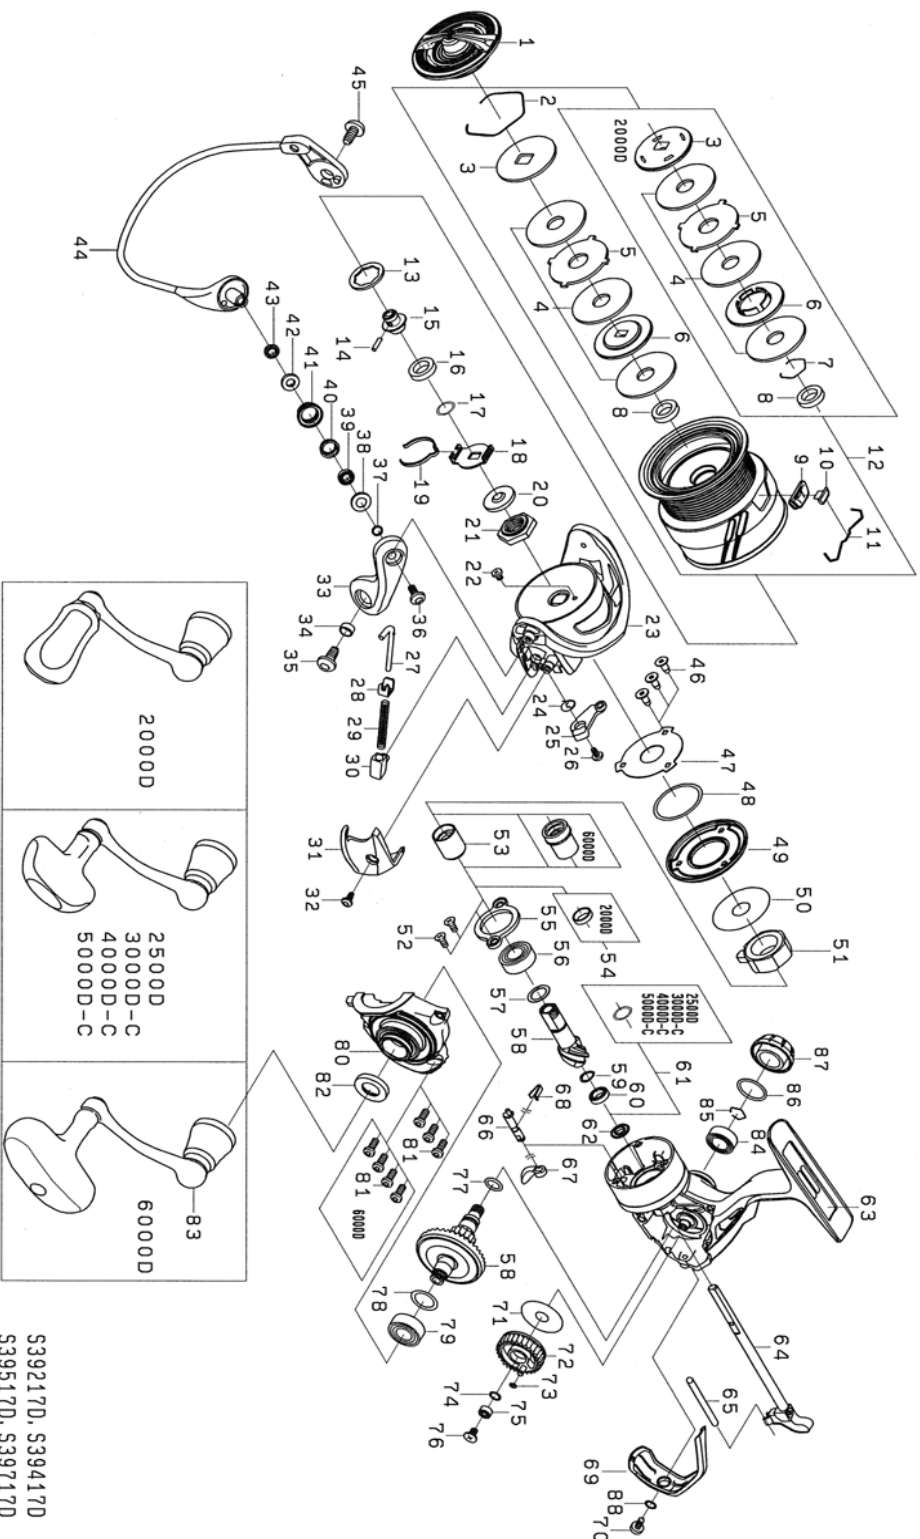

# 18 TD BLACK LT 5000D-C

Feel Alive.

Please quote by part number, not key number when ordering.  
spares@daiwaaustralia.com.au PH: (02) 8644 8644

S392170, S394170  
S395170, S397170  
S398170, S399170

REEL NAME	MGFT CODE	KEY NO	PARTS CODE	DESCRIPTION
18 TD BLACK LT 5000D-C		1	6J568702	DRAG KNOB
18 TD BLACK LT 5000D-C		2	6J547101	DRAG RING
18 TD BLACK LT 5000D-C		3	6J547001	DRAG DISC WASHER(A)
18 TD BLACK LT 5000D-C		4	6J678801	DRAG WASHER
18 TD BLACK LT 5000D-C		5	6J546902	DRAG LIP WASHER
18 TD BLACK LT 5000D-C		6	6J549002	DRAG DISC WASHER(B)
18 TD BLACK LT 5000D-C		7	-	-
18 TD BLACK LT 5000D-C		8	6J546701	DRAG COLLAR
18 TD BLACK LT 5000D-C		9	6J568601	LINE STOPPER PLATE
18 TD BLACK LT 5000D-C		10	6J558001	LINE STOPPER
18 TD BLACK LT 5000D-C		11	6J314801	LINE STOPPER SPRING
18 TD BLACK LT 5000D-C		12	6J768701	SPOOL ASSY
18 TD BLACK LT 5000D-C		13	6J546300	SPOOL WASHER
18 TD BLACK LT 5000D-C		14	6J558201	SPOOL METAL SCREW
18 TD BLACK LT 5000D-C		15	6J549501	SPOOL METAL
18 TD BLACK LT 5000D-C		16	6H624801	SPOOL METAL COLLAR
18 TD BLACK LT 5000D-C		17	6J602201	CLICK HOLDER WASHER
18 TD BLACK LT 5000D-C		18	6J546201	CLICK HOLDER
18 TD BLACK LT 5000D-C		19	6J525101	CLICK LEAF SPRING
18 TD BLACK LT 5000D-C		20	6H986901	ROTOR NUT PACKING
18 TD BLACK LT 5000D-C		21	6H961101	ROTOR NUT
18 TD BLACK LT 5000D-C		22	6H022701	ROTOR NUT SCREW
18 TD BLACK LT 5000D-C		23	6H986315	ROTOR
18 TD BLACK LT 5000D-C		24	6H413601	KICK LEVER SPRING
18 TD BLACK LT 5000D-C		25	6J072301	KICK LEVER AS
18 TD BLACK LT 5000D-C		26	6H417701	KICK LEVER SCREW
18 TD BLACK LT 5000D-C		27	6H572001	ARM LEVER SHAFT
18 TD BLACK LT 5000D-C		28	6H576101	ARM LEVER SHAFT PLATE
18 TD BLACK LT 5000D-C		29	6J089301	ARM LEVER SHAFT SPRING
18 TD BLACK LT 5000D-C		30	6J089401	ARM LEVER SHAFT HOLDER
18 TD BLACK LT 5000D-C		31	6H986402	ARM LEVER SP COVER
18 TD BLACK LT 5000D-C		32	6H431301	ARM LEVER SP COVER SCREW
18 TD BLACK LT 5000D-C		33	6H960107	ARM LEVER
18 TD BLACK LT 5000D-C		34	6H962401	ARM LEVER COLLAR
18 TD BLACK LT 5000D-C		35	6H431201	ARM LEVER SCREW
18 TD BLACK LT 5000D-C		36	6H697701	ROLLAR SCREW
18 TD BLACK LT 5000D-C		37	6H961001	ROLLAR COLLAR(A)
18 TD BLACK LT 5000D-C		38	6H038301	ROLLAR BEARING PACKING
18 TD BLACK LT 5000D-C		39	6G686903	ROLLARE BALL BEARING
18 TD BLACK LT 5000D-C		40	6H960901	ROLLARE BEARING COLLARE
18 TD BLACK LT 5000D-C		41	6G686703	LINE ROLLAR
18 TD BLACK LT 5000D-C		42	6H960801	ROLLAR COLLAR(B)
18 TD BLACK LT 5000D-C		43	6H960701	ROLLAR COLLAR(C)
18 TD BLACK LT 5000D-C		44	6J382801	BAIL ASSY
18 TD BLACK LT 5000D-C		45	6H431201	BAIL HOLDER SCREW
18 TD BLACK LT 5000D-C		46	6J429301	MAGSEALED PLATE SCREW
18 TD BLACK LT 5000D-C		47	6J675201	MAGSEALED PLATE
18 TD BLACK LT 5000D-C		48	6J354801	MAGSEALED PLATE O-RING
18 TD BLACK LT 5000D-C		49	6J406701	MAGSEALED CAP
18 TD BLACK LT 5000D-C		50	6J639900	ONEWAY CLUTCH WASHER
18 TD BLACK LT 5000D-C		51	6J388401	ONEWAY CLUTCH
18 TD BLACK LT 5000D-C		52	6G997301	PINION BEARING PLATE SCREW
18 TD BLACK LT 5000D-C		53	6J001402	CLUTCH RING AS
18 TD BLACK LT 5000D-C		54	-	-
18 TD BLACK LT 5000D-C		55	6H411501	PINION BEARING PLATE
18 TD BLACK LT 5000D-C		56	6G535104	PINION BALL BEARING (A)
18 TD BLACK LT 5000D-C		57	63758500	PINION BEARING WASHER (A)
18 TD BLACK LT 5000D-C		58	6Z023701	PINION + DRIVE GEAR SET
18 TD BLACK LT 5000D-C		59	6J683001	PINION BEARING SPRING WASHER (B)
18 TD BLACK LT 5000D-C		60	6G466202	PINION BALL BEARING (B)