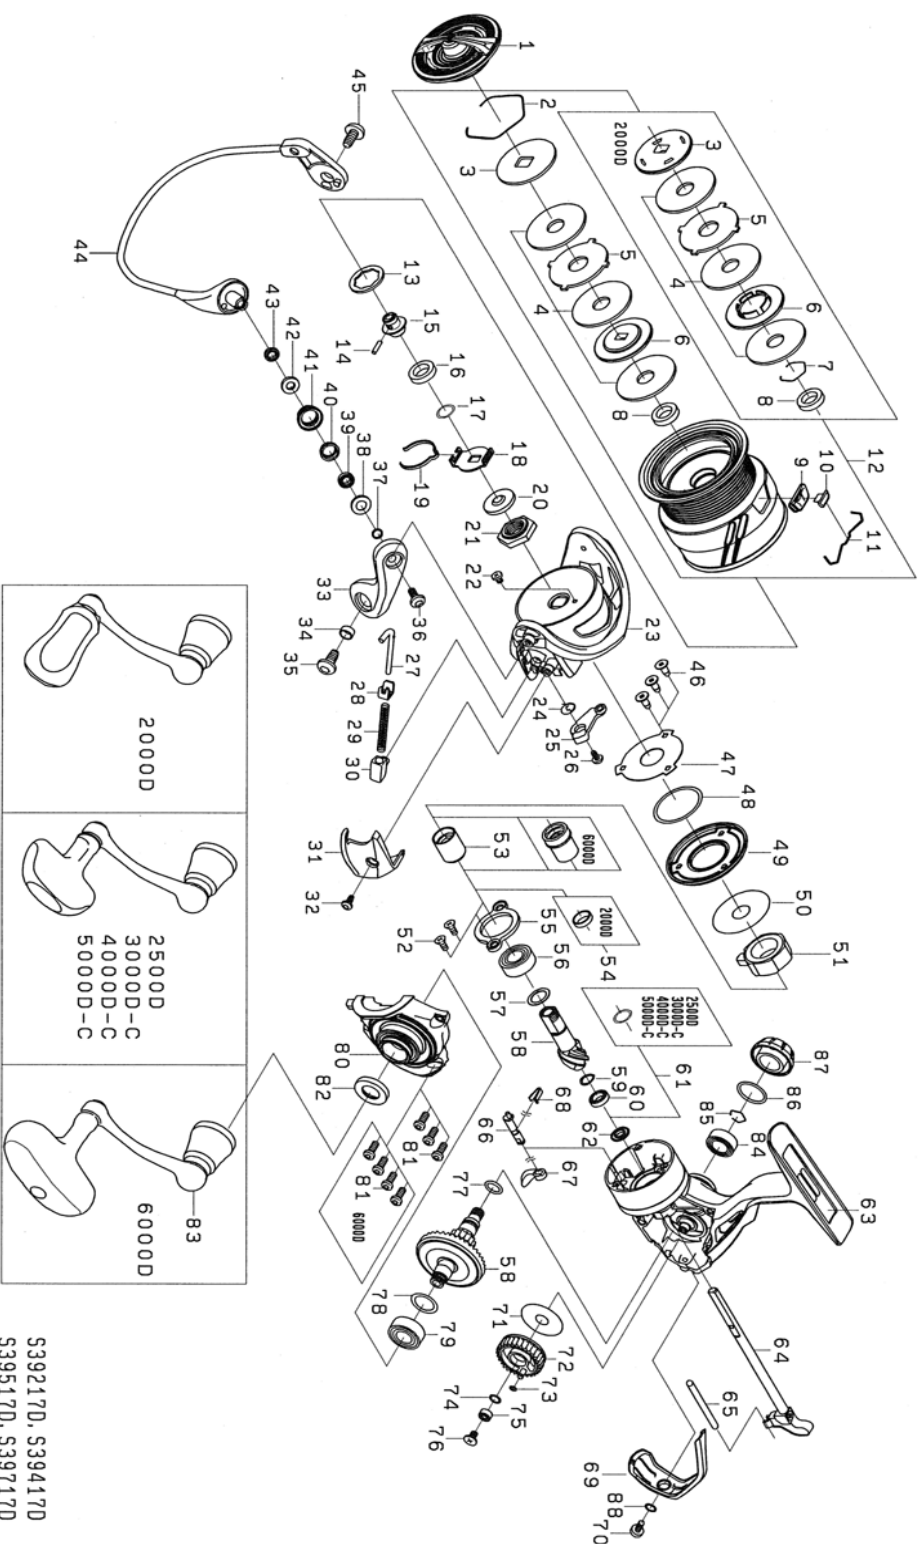

# 18 TD BLACK LT 6000D

Feel Alive.

Please quote by part number, not key number when ordering.  
spares@daiwaaustralia.com.au PH: (02) 8644 8644

S39217D, S39417D  
S39517D, S39717D  
S39817D, S39917D

REEL NAME	MGFT CODE	KEY NO	PARTS CODE	DESCRIPTION
18 TD BLACK LT 6000D		1	6J579902	DRAG KNOB
18 TD BLACK LT 6000D		2	61704101	DRAG RING
18 TD BLACK LT 6000D		3	6J577501	DRAG DISC WASHER(A)
18 TD BLACK LT 6000D		4	6J679001	DRAG WASHER
18 TD BLACK LT 6000D		5	6J577301	DRAG LIP WASHER
18 TD BLACK LT 6000D		6	6J577401	DRAG DISC WASHER(B)
18 TD BLACK LT 6000D		7	-	-
18 TD BLACK LT 6000D		8	6H624801	DRAG COLLAR
18 TD BLACK LT 6000D		9	6J568601	LINE STOPPER PLATE
18 TD BLACK LT 6000D		10	6J558001	LINE STOPPER
18 TD BLACK LT 6000D		11	6J314801	LINE STOPPER SPRING
18 TD BLACK LT 6000D		12	6J769301	SPOOL ASSY
18 TD BLACK LT 6000D		13	6J576700	SPOOL WASHER
18 TD BLACK LT 6000D		14	6J558202	SPOOL METAL SCREW
18 TD BLACK LT 6000D		15	6J576601	SPOOL METAL
18 TD BLACK LT 6000D		16	6J587101	SPOOL METAL COLLAR
18 TD BLACK LT 6000D		17	6J602101	CLICK HOLDER WASHER
18 TD BLACK LT 6000D		18	6J576501	CLICK HOLDER
18 TD BLACK LT 6000D		19	6J525101	CLICK LEAF SPRING
18 TD BLACK LT 6000D		20	6H995201	ROTOR NUT PACKING
18 TD BLACK LT 6000D		21	6H995101	ROTOR NUT
18 TD BLACK LT 6000D		22	6H022701	ROTOR NUT SCREW
18 TD BLACK LT 6000D		23	6H994331	ROTOR
18 TD BLACK LT 6000D		24	6H413601	KICK LEVER SPRING
18 TD BLACK LT 6000D		25	6H994401	KICK LEVER AS
18 TD BLACK LT 6000D		26	6H417701	KICK LEVER SCREW
18 TD BLACK LT 6000D		27	6H640601	ARM LEVER SHAFT
18 TD BLACK LT 6000D		28	6H576101	ARM LEVER SHAFT PLATE
18 TD BLACK LT 6000D		29	6H640701	ARM LEVER SHAFT SPRING
18 TD BLACK LT 6000D		30	6J089401	ARM LEVER SHAFT HOLDER
18 TD BLACK LT 6000D		31	6H994602	ARM LEVER SP COVER
18 TD BLACK LT 6000D		32	6H431301	ARM LEVER SP COVER SCREW
18 TD BLACK LT 6000D		33	6H960107	ARM LEVER
18 TD BLACK LT 6000D		34	6H962401	ARM LEVER COLLAR
18 TD BLACK LT 6000D		35	6H431201	ARM LEVER SCREW
18 TD BLACK LT 6000D		36	6H697701	ROLLAR SCREW
18 TD BLACK LT 6000D		37	6H961001	ROLLAR COLLAR(A)
18 TD BLACK LT 6000D		38	6H038301	ROLLAR BEARING PACKING
18 TD BLACK LT 6000D		39	6G686903	ROLLARE BALL BEARING
18 TD BLACK LT 6000D		40	6H960901	ROLLARE BEARING COLLARE
18 TD BLACK LT 6000D		41	6G686703	LINE ROLLAR
18 TD BLACK LT 6000D		42	6H960801	ROLLAR COLLAR(B)
18 TD BLACK LT 6000D		43	6H960701	ROLLAR COLLAR(C)
18 TD BLACK LT 6000D		44	6J384201	BAIL ASSY
18 TD BLACK LT 6000D		45	6H431201	BAIL HOLDER SCREW
18 TD BLACK LT 6000D		46	6J429301	MAGSEALED PLATE SCREW
18 TD BLACK LT 6000D		47	6J428901	MAGSEALED PLATE
18 TD BLACK LT 6000D		48	6J212901	MAGSEALED PLATE O-RING
18 TD BLACK LT 6000D		49	6J428801	MAGSEALED CAP
18 TD BLACK LT 6000D		50	6J431601	ONEWAY CLUTCH WASHER
18 TD BLACK LT 6000D		51	6J309101	ONEWAY CLUTCH
18 TD BLACK LT 6000D		52	6G997301	PINION BEARING PLATE SCREW
18 TD BLACK LT 6000D		53	6J397301	CLUTCH RING AS
18 TD BLACK LT 6000D		54	-	-
18 TD BLACK LT 6000D		55	6J020801	PINION BEARING PLATE
18 TD BLACK LT 6000D		56	6G522802	PINION BALL BEARING (A)
18 TD BLACK LT 6000D		57	63712800	PINION BEARING WASHER (A)
18 TD BLACK LT 6000D		58	6Z023746	PINION + DRIVE GEAR SET
18 TD BLACK LT 6000D		59	6G572501	PINION BEARING SPRING WASHER (B)
18 TD BLACK LT 6000D		60	6G467102	PINION BALL BEARING (B)