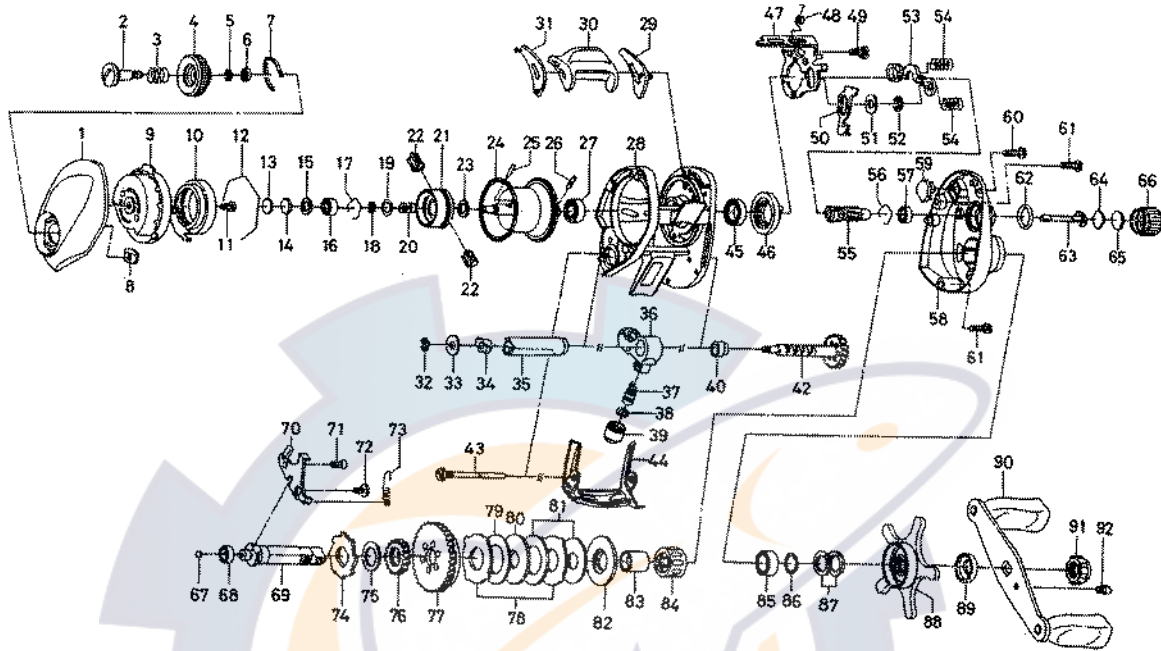

**Daiwa**

COMMITTED TO TOTAL QUALITY

BAITCASTING REEL

TEAM DAIWA - SOL

Key No.	Parts No.	Parts Name	Key No.	Parts No.	Parts Name
1	G36-0705	L/S PLT	52	320-5901	CLUTCH TRIP PLT RET
2	F57-7901	SET PLT SCREW	53	G35-7901	YOKE
3	E16-7101	SET PLT SPRING	54	G35-8001	YOKE SPRING
4	G36-0502	BRAKE ADJ KNOB	55	G59-3201	PINION GEAR
5	B33-9801	BRAKE DIAL RET A	56	E21-9701	BEARING RET B
6	F63-7701	BRAKE DIAL WASHER	57	F05-5601	BALL BEARING C
7	F05-1701	BRAKE CLICK SPRING	58	G56-5902	R/S PLT
8	F61-3401	BRAKE DIAL RET B	59	G26-2301	PLT
9	G36-3702	LEFT SET PLT	60	G04-0805	R/S PLT SCREW A
10	F71-7702	MAGNET HOLDER	61	G04-0806	R/S PLT SCREW B
11	351-0906	LEFT SET PLT SCREW	62	171-5201	O RING
12	B54-3201	MAGNET HOLDER RET RING	63	G01-5501	PINION SHAFT
13	375-7404	SPACER A	64	B17-5401	SPACER D
14	375-7411	SPACER B	65	B17-5503	SPACER E
15	F57-4303	SPACER C	66	F57-4408	CAST CONTROL CAP
16	G49-8601	BALL BEARING A	67	F64-7201	DRIVE SHAFT WASHER A
17	E21-9701	BEARING RET A	68	F05-5601	BALL BEARING D
18-27	Z01-3504	SPOOL	69	G58-2601	DRIVE SHAFT
28	G56-4602	FRAME	70	G35-7701	DRIVE SHAFT RET
29	G35-6902	CLUTCH LEVER PLT A	71	E13-4503	DRIVE SHAFT RET SCREW A
30	G35-7202	CLUTCH LEVER	72	G02-1201	DRIVE SHAFT RET SCREW B
31	G35-7002	CLUTCH LEVER PLT B	73	G01-0201	CLUTCH TRIP PLT SPRING
32	320-5901	WORM SHAFT RET	74	F76-1701	A/R RATCHET
33	F65-5501	WORM SHAFT WASHER	75	E48-9502	DRIVE SHAFT WASHER B
34	B71-5601	WORM SHAFT HOLDER A	76	G01-1201	WORM SHAFT GEAR
35	F83-6501	LEVEL WIND GUARD	77	G35-8302	DRIVE GEAR
36	G56-4902	LINE GUIDE	78	F79-6101	EARED WASHER
37	121-4212	LINE GUIDE PAWL	79	G42-8501	DRAG WASHER A
38	373-1303	LINE GUIDE WASHER	80	F79-6301	KEY WASHER A
39	F40-2803	PAWL CAP	81	G45-5801	DRAG WASHER B
40	G41-7801	WORM SHAFT HOLDER B	82	B36-0303	KEY WASHER B
42	G56-5101	WORM SHAFT	83	G01-1401	GEAR SHAFT COLLAR
43	G35-8701	STABILIZER BAR	84	F99-9803	ROLLER CLUTCH
44	G56-5502	FRONT PLT	85	B86-1702	BALL BEARING E
45	B86-1702	BALL BEARING B	86	B55-3801	BEARING WASHER
46	G35-7101	CLUTCH CAM	87	150-8901	SPRING WASHER
47	G35-7301	YOKE PLT	88	G36-3601	STAR DRAG
48	G35-7801	YOKE PLT SPRING	89	F85-0401	SPACING SLEEVE
49	G00-9701	YOKE PLT SCREW	90	G58-2701	HANDLE
50	G35-7401	CLUTCH TRIP PLT	91	G36-0301	HANDLE NUT
51	G53-9401	CLUTCH TRIP PLT WASHER	92	G36-0401	HANDLE NUT SCREW