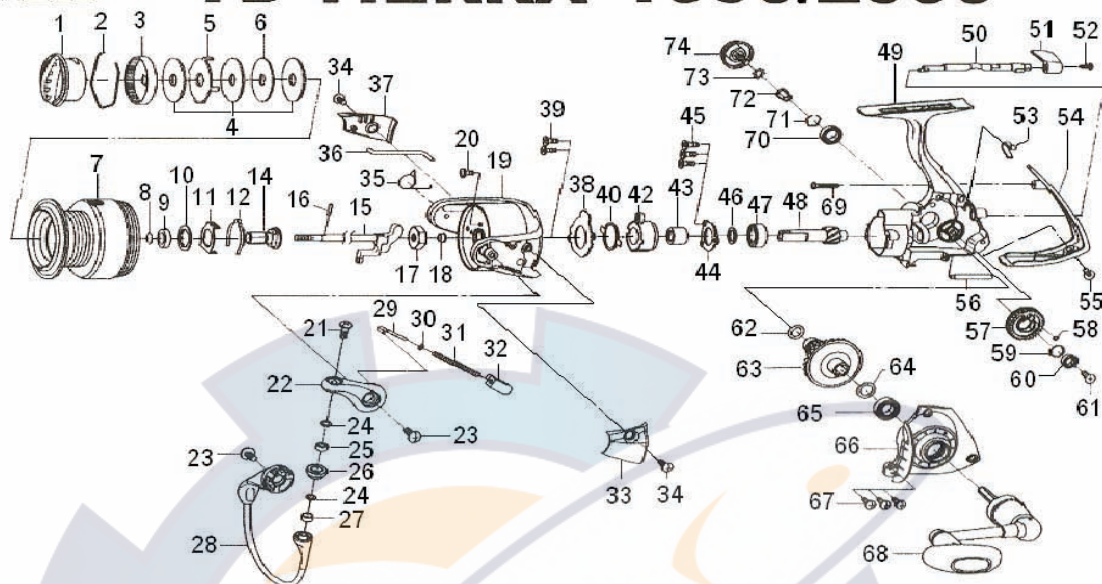

SPINNING REEL

TD TIERRA 1500/2000

Key No.	Parts No.	Parts Name
1	G84-7201	DRAG KNOB
2	F74-2501	DRAG WASHER RET
3	F90-8701	DRAG KNOB CLICK PLT
4	F63-5001	DRAG WASHER
5	F63-5201	EARED WASHER
6	F63-5101	KEY WASHER
2-7	G84-6901	SPOOL
8	G47-2401	SPOOL RET
9	G72-0401	SPOOL COLLAR
10	F62-5500	SPOOL WASHER
11	G69-3901	CLICK LEAF SPRING HOLDER
12	F70-4901	SPOOL CLICK LEAF SPRING
14	G62-7901	SPOOL METAL
15	G85-0101	MAIN SHAFT
16	G37-5001	PIN
17	G69-9801	ROTOR NUT
18	G69-9701	ROTOR NUT COLLAR
19	G63-0510	ROTOR
20	G62-7701	ROTOR NUT LOCK SCREW
21	G19-5602	LINE ROLLER SCREW
22	G61-2312	BAIL ARM
23	G20-5001	BAIL ARM SCREW
24	F89-7101	LINE ROLLER WASHER
25	G28-1601	BALL BEARING A
26	F92-1601	LINE ROLLER
27	G04-7601	LINE ROLLER COLLAR
28	G63-0701	BAIL
29	G47-1801	BAIL SPRING SHAFT
30	E31-3901	BAIL SPRING WASHER
31	G47-1701	BAIL SPRING
32	G61-2101	BAIL SPRING HOLDER
33	G63-0601	BAIL SPRING COVER
34	G27-0801	BAIL SPRING COVER SCREW
35	G61-3101	BAIL TRIP LEVER SPRING
36	G63-0801	BAIL TRIP LEVER
37	G63-0901	BAIL TRIP LEVER COVER
38	G61-1201	BEARING RET A
39	G55-7101	BEARING RET A SCREW

TDTR2000 Special Parts

Key No.	Parts No.	Parts Name
2-7	G84-7301	SPOOL