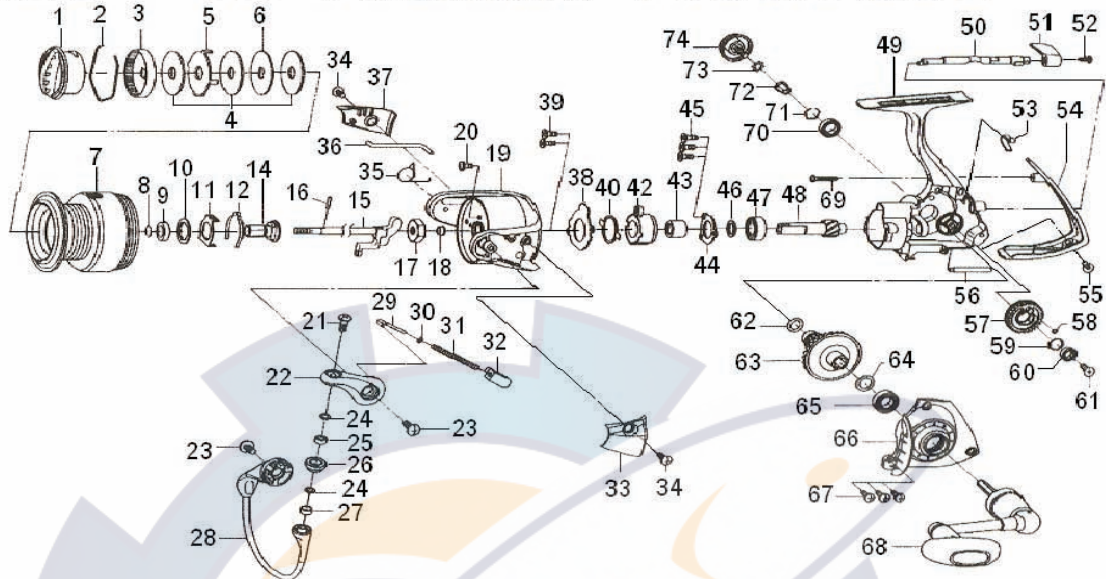

SPINNING REEL

TD TIERRA 1500/2000

Key No.	Parts No.	Parts Name
1	G84-7201	DRAG KNOB
2	F74-2501	DRAG WASHER RET
3	F90-8701	DRAG KNOB CLICK PLT
4	F63-5001	DRAG WASHER
5	F63-5201	EARED WASHER
6	F63-5101	KEY WASHER
2-7	G84-6901	SPOOL
8	G47-2401	SPOOL RET
9	G72-0401	SPOOL COLLAR
10	F62-5500	SPOOL WASHER
11	G69-3901	CLICK LEAF SPRING HOLDER
12	F70-4901	SPOOL CLICK LEAF SPRING
14	G62-7901	SPOOL METAL
15	G85-0101	MAIN SHAFT
16	G37-5001	PIN
17	G69-9801	ROTOR NUT
18	G69-9701	ROTOR NUT COLLAR
19	G63-0510	ROTOR
20	G62-7701	ROTOR NUT LOCK SCREW
21	G19-5602	LINE ROLLER SCREW
22	G61-2312	BAIL ARM
23	G20-5001	BAIL ARM SCREW
24	F89-7101	LINE ROLLER WASHER
25	G28-1601	BALL BEARING A
26	F92-1601	LINE ROLLER
27	G04-7601	LINE ROLLER COLLAR
28	G63-0701	BAIL
29	G47-1801	BAIL SPRING SHAFT
30	E31-3901	BAIL SPRING WASHER
31	G47-1701	BAIL SPRING
32	G61-2101	BAIL SPRING HOLDER
33	G63-0601	BAIL SPRING COVER
34	G27-0801	BAIL SPRING COVER SCREW
35	G61-3101	BAIL TRIP LEVER SPRING
36	G63-0801	BAIL TRIP LEVER
37	G63-0901	BAIL TRIP LEVER COVER
38	G61-1201	BEARING RET A
39	G55-7101	BEARING RET A SCREW

TDTR2000 Special Parts

Key No.	Parts No.	Parts Name
2-7	G84-7301	SPOOL