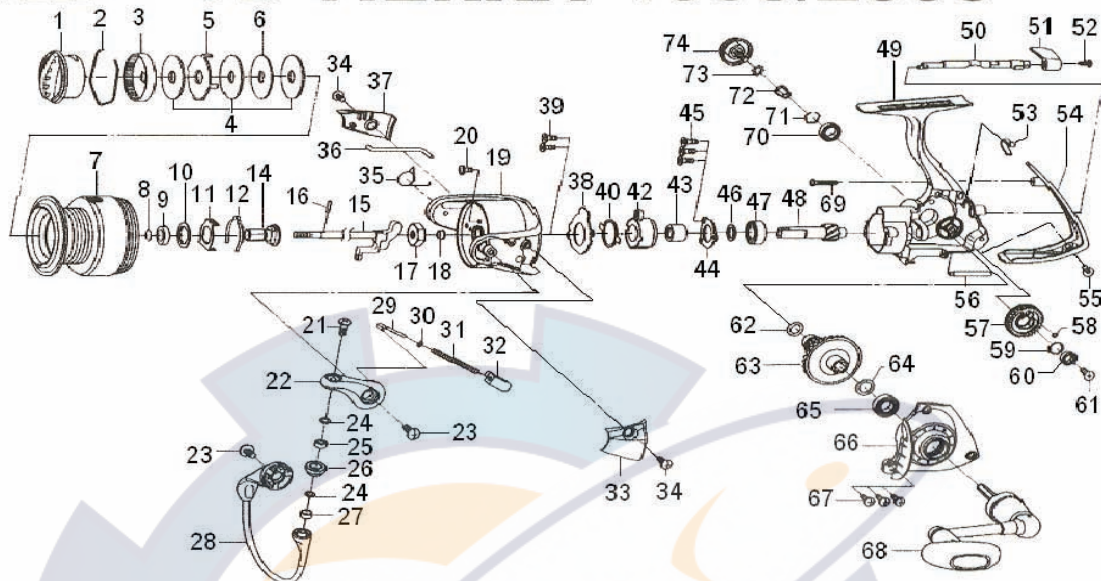

SPINNING REEL

TD TIERRA 1500/2000

Key No.	Parts No.	Parts Name
1	G84-7201	DRAG KNOB
2	F74-2501	DRAG WASHER RET
3	F90-8701	DRAG KNOB CLICK PLT
4	F63-5001	DRAG WASHER
5	F63-5201	EARED WASHER
6	F63-5101	KEY WASHER
2-7	G84-6901	SPOOL
8	G47-2401	SPOOL RET
9	G72-0401	SPOOL COLLAR
10	F62-5500	SPOOL WASHER
11	G69-3901	CLICK LEAF SPRING HOLDER
12	F70-4901	SPOOL CLICK LEAF SPRING
14	G62-7901	SPOOL METAL
15	G85-0101	MAIN SHAFT
16	G37-5001	PIN
17	G69-9801	ROTOR NUT
18	G69-9701	ROTOR NUT COLLAR
19	G63-0510	ROTOR
20	G62-7701	ROTOR NUT LOCK SCREW
21	G19-5602	LINE ROLLER SCREW
22	G61-2312	BAIL ARM
23	G20-5001	BAIL ARM SCREW
24	F89-7101	LINE ROLLER WASHER
25	G28-1601	BALL BEARING A
26	F92-1601	LINE ROLLER
27	G04-7601	LINE ROLLER COLLAR
28	G63-0701	BAIL
29	G47-1801	BAIL SPRING SHAFT
30	E31-3901	BAIL SPRING WASHER
31	G47-1701	BAIL SPRING
32	G61-2101	BAIL SPRING HOLDER
33	G63-0601	BAIL SPRING COVER
34	G27-0801	BAIL SPRING COVER SCREW
35	G61-3101	BAIL TRIP LEVER SPRING
36	G63-0801	BAIL TRIP LEVER
37	G63-0901	BAIL TRIP LEVER COVER
38	G61-1201	BEARING RET A
39	G55-7101	BEARING RET A SCREW

TDTR2000 Special Parts

Key No.	Parts No.	Parts Name
2-7	G84-7301	SPOOL