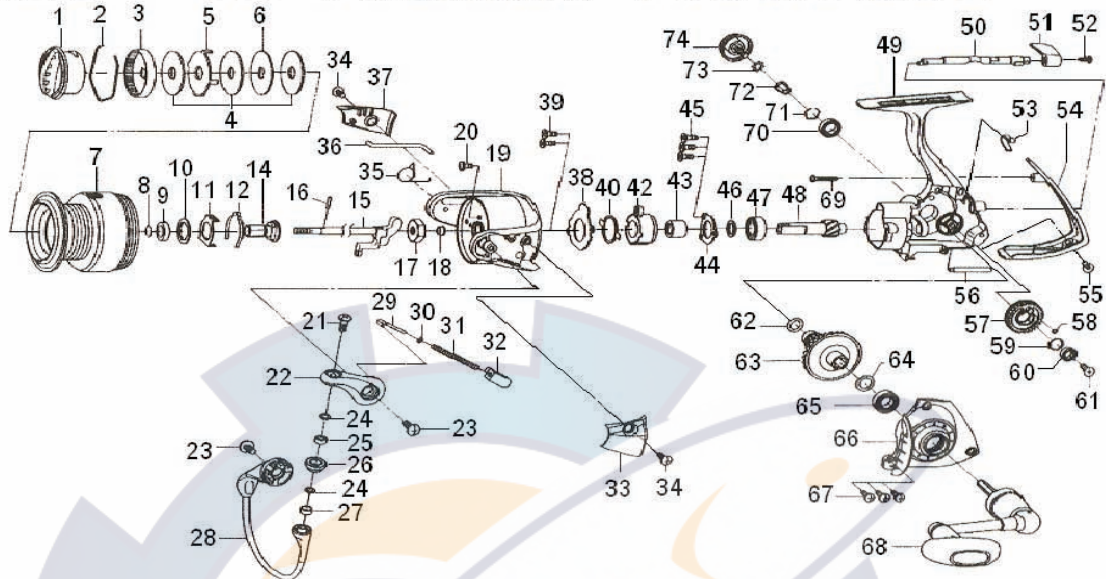

SPINNING REEL

TD TIERRA 1500/2000

Key No.	Parts No.	Parts Name
1	G84-7201	DRAG KNOB
2	F74-2501	DRAG WASHER RET
3	F90-8701	DRAG KNOB CLICK PLT
4	F63-5001	DRAG WASHER
5	F63-5201	EARED WASHER
6	F63-5101	KEY WASHER
2-7	G84-6901	SPOOL
8	G47-2401	SPOOL RET
9	G72-0401	SPOOL COLLAR
10	F62-5500	SPOOL WASHER
11	G69-3901	CLICK LEAF SPRING HOLDER
12	F70-4901	SPOOL CLICK LEAF SPRING
14	G62-7901	SPOOL METAL
15	G85-0101	MAIN SHAFT
16	G37-5001	PIN
17	G69-9801	ROTOR NUT
18	G69-9701	ROTOR NUT COLLAR
19	G63-0510	ROTOR
20	G62-7701	ROTOR NUT LOCK SCREW
21	G19-5602	LINE ROLLER SCREW
22	G61-2312	BAIL ARM
23	G20-5001	BAIL ARM SCREW
24	F89-7101	LINE ROLLER WASHER
25	G28-1601	BALL BEARING A
26	F92-1601	LINE ROLLER
27	G04-7601	LINE ROLLER COLLAR
28	G63-0701	BAIL
29	G47-1801	BAIL SPRING SHAFT
30	E31-3901	BAIL SPRING WASHER
31	G47-1701	BAIL SPRING
32	G61-2101	BAIL SPRING HOLDER
33	G63-0601	BAIL SPRING COVER
34	G27-0801	BAIL SPRING COVER SCREW
35	G61-3101	BAIL TRIP LEVER SPRING
36	G63-0801	BAIL TRIP LEVER
37	G63-0901	BAIL TRIP LEVER COVER
38	G61-1201	BEARING RET A
39	G55-7101	BEARING RET A SCREW

**TDTR2000 Special Parts**

Key No.	Parts No.	Parts Name
2-7	G84-7301	SPOOL