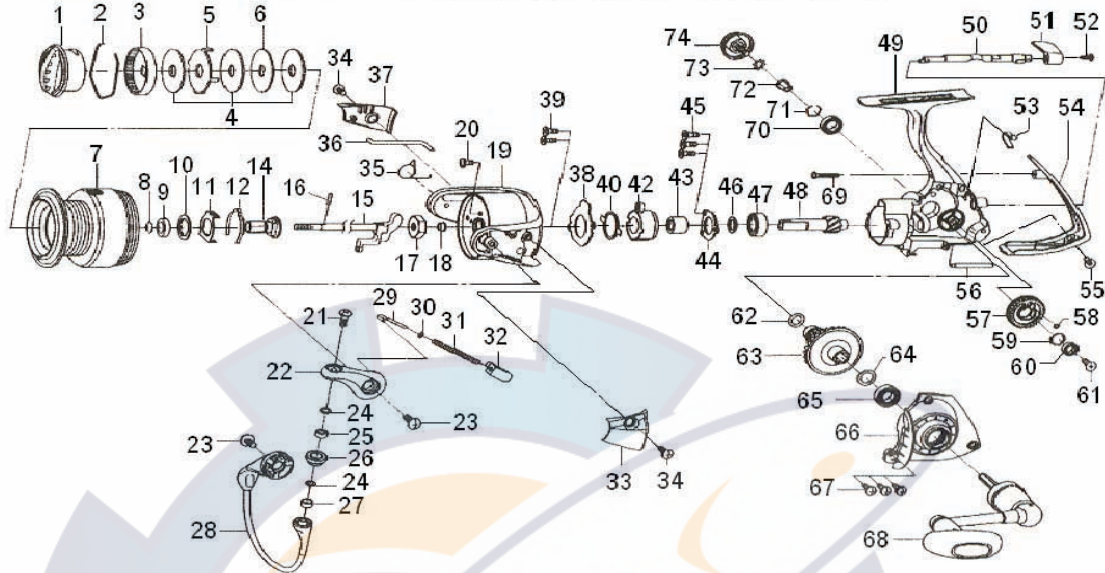

SPINNING REEL

TD TIERRA 3000

Key No.	Parts No.	Parts Name	Key No.	Parts No.	Parts Name
1	G84-8401	DRAG KNOB	38	G61-1201	BEARING RET A
2	F71-0001	DRAG WASHER RET	39	G55-7101	BEARING RET A SCREW
3	F89-5304	DRAG KNOB CLICK PLT	40	G46-5401	CLUTCH CAM RET
4	F69-1001	DRAG WASHER	42	G53-9201	ROLLER CLUTCH
5	F62-7301	EARED WASHER	43	G71-6201	SPACING SLEEVE
6	F62-7201	KEY WASHER	44	G46-7402	BEARING RET B
2-7	G84-8501	SPOOL	45	G55-7101	BEARING RET B SCREW
8	G47-2401	SPOOL RET	46	375-8509	BEARING RET WASHER
9	G72-0401	SPOOL COLLAR	47	G53-5101	BALL BEARING B
10	F62-5500	SPOOL WASHER	48	G69-8901	PINION GEAR
11	G47-2201	CLICK LEAF SPRING HOLDER	49	G84-7601	BODY
12	F70-4901	SPOOL CLICK LEAF SPRING	50	G69-8601	A/R CAM
13	G46-8000	CLICK LEAF SPRING WASHER	51	G69-9406	A/R LEVER
14	G62-8801	SPOOL METAL	52	G69-9501	A/R LEVER SCREW
15	G85-0601	MAIN SHAFT	53	G72-6201	A/R CAM SPRING
16	G37-5001	PIN	54	G69-9301	REAR COVER
17	G69-9801	ROTOR NUT	55	G33-2702	REAR COVER SCREW A
18	G69-9701	ROTOR NUT COLLAR	56	G61-0802	STABILIZER BAR
19	G62-8311	ROTOR	57	G63-2102	OSC GEAR
20	G62-7701	ROTOR NUT LOCK SCREW	58	G46-6001	O RING A
21	G19-5602	LINE ROLLER SCREW	59	G46-6100	OSC GEAR WASHER
22	G61-2312	BAIL ARM	60	F05-5602	BALL BEARING C
23	G20-5001	BAIL ARM SCREW	61	F20-6902	OSC GEAR SCREW
24	F89-7101	LINE ROLLER WASHER	62	G67-0501	O RING B
25	G28-1601	BALL BEARING A	63	G69-9001	DRIVE GEAR
26	F92-1601	LINE ROLLER	64	375-8500	DRIVE GEAR WASHER
27	G04-7601	LINE ROLLER COLLAR	65	G46-7302	BALL BEARING D
28	G62-8501	BAIL	66	G84-7701	SIDE COVER
29	G47-1801	BAIL SPRING SHAFT	67	G33-2902	SIDE COVER SCREW
30	E31-3901	BAIL SPRING WASHER	68	G84-7801	HANDLE
31	G47-1701	BAIL SPRING	69	E11-9602	REAR COVER SCREW B
32	G61-2101	BAIL SPRING HOLDER	70	F01-6401	BALL BEARING E
33	G62-8401	BAIL SPRING COVER	71	G47-2401	BALL BEARING RET
34	G27-0801	BAIL SPRING COVER SCREW	72	F72-1001	HANDLE COLLAR
35	G61-3101	BAIL TRIP LEVER SPRING	73	160-8101	LOCK WASHER
36	G62-8601	BAIL TRIP LEVER	74	G70-0201	HANDLE SCREW
37	G62-8701	BAIL TRIP LEVER COVER			