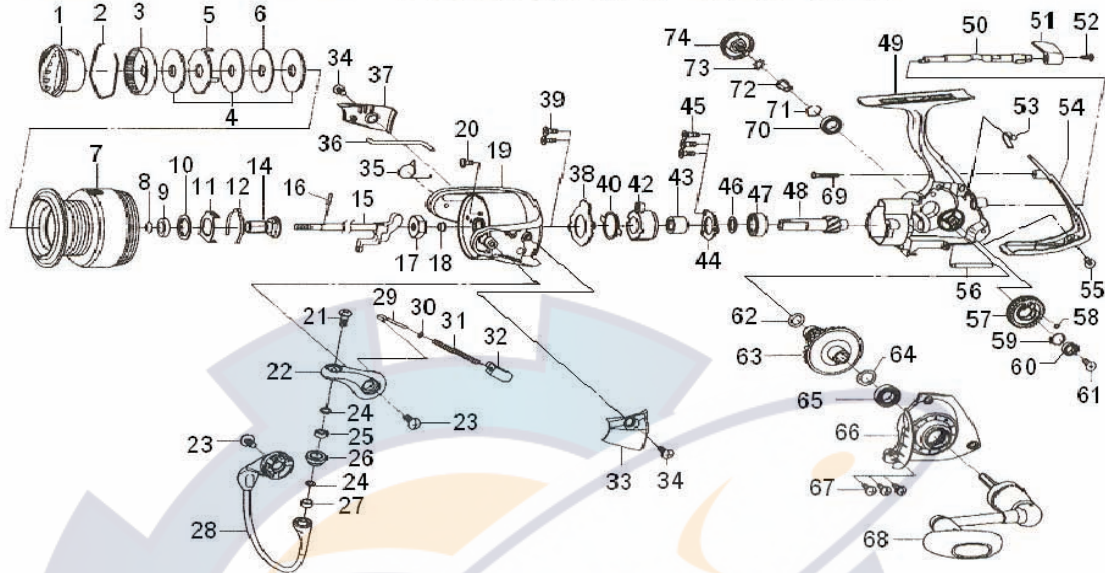

SPINNING REEL

TD TIERRA 3000

Key No.	Parts No.	Parts Name	Key No.	Parts No.	Parts Name
1	G84-8401	DRAG KNOB	38	G61-1201	BEARING RET A
2	F71-0001	DRAG WASHER RET	39	G55-7101	BEARING RET A SCREW
3	F89-5304	DRAG KNOB CLICK PLT	40	G46-5401	CLUTCH CAM RET
4	F69-1001	DRAG WASHER	42	G53-9201	ROLLER CLUTCH
5	F62-7301	EARED WASHER	43	G71-6201	SPACING SLEEVE
6	F62-7201	KEY WASHER	44	G46-7402	BEARING RET B
2-7	G84-8501	SPOOL	45	G55-7101	BEARING RET B SCREW
8	G47-2401	SPOOL RET	46	375-8509	BEARING RET WASHER
9	G72-0401	SPOOL COLLAR	47	G53-5101	BALL BEARING B
10	F62-5500	SPOOL WASHER	48	G69-8901	PINION GEAR
11	G47-2201	CLICK LEAF SPRING HOLDER	49	G84-7601	BODY
12	F70-4901	SPOOL CLICK LEAF SPRING	50	G69-8601	A/R CAM
13	G46-8000	CLICK LEAF SPRING WASHER	51	G69-9406	A/R LEVER
14	G62-8801	SPOOL METAL	52	G69-9501	A/R LEVER SCREW
15	G85-0601	MAIN SHAFT	53	G72-6201	A/R CAM SPRING
16	G37-5001	PIN	54	G69-9301	REAR COVER SCREW
17	G69-9801	ROTOR NUT	55	G33-2702	REAR COVER SCREW A
18	G69-9701	ROTOR NUT COLLAR	56	G61-0802	STABILIZER BAR
19	G62-8311	ROTOR	57	G63-2102	OSC GEAR
20	G62-7701	ROTOR NUT LOCK SCREW	58	G46-6001	O RING A
21	G19-5602	LINE ROLLER SCREW	59	G46-6100	OSC GEAR WASHER
22	G61-2312	BAIL ARM	60	F05-5602	BALL BEARING C
23	G20-5001	BAIL ARM SCREW	61	F20-6902	OSC GEAR SCREW
24	F89-7101	LINE ROLLER WASHER	62	G67-0501	O RING B
25	G28-1601	BALL BEARING A	63	G69-9001	DRIVE GEAR
26	F92-1601	LINE ROLLER	64	375-8500	DRIVE GEAR WASHER
27	G04-7601	LINE ROLLER COLLAR	65	G46-7302	BALL BEARING D
28	G62-8501	BAIL	66	G84-7701	SIDE COVER
29	G47-1801	BAIL SPRING SHAFT	67	G33-2902	SIDE COVER SCREW
30	E31-3901	BAIL SPRING WASHER	68	G84-7801	HANDLE
31	G47-1701	BAIL SPRING	69	E11-9602	REAR COVER SCREW B
32	G61-2101	BAIL SPRING HOLDER	70	F01-6401	BALL BEARING E
33	G62-8401	BAIL SPRING COVER	71	G47-2401	BALL BEARING RET
34	G27-0801	BAIL SPRING COVER SCREW	72	F72-1001	HANDLE COLLAR
35	G61-3101	BAIL TRIP LEVER SPRING	73	160-8101	LOCK WASHER
36	G62-8601	BAIL TRIP LEVER	74	G70-0201	HANDLE SCREW
37	G62-8701	BAIL TRIP LEVER COVER			