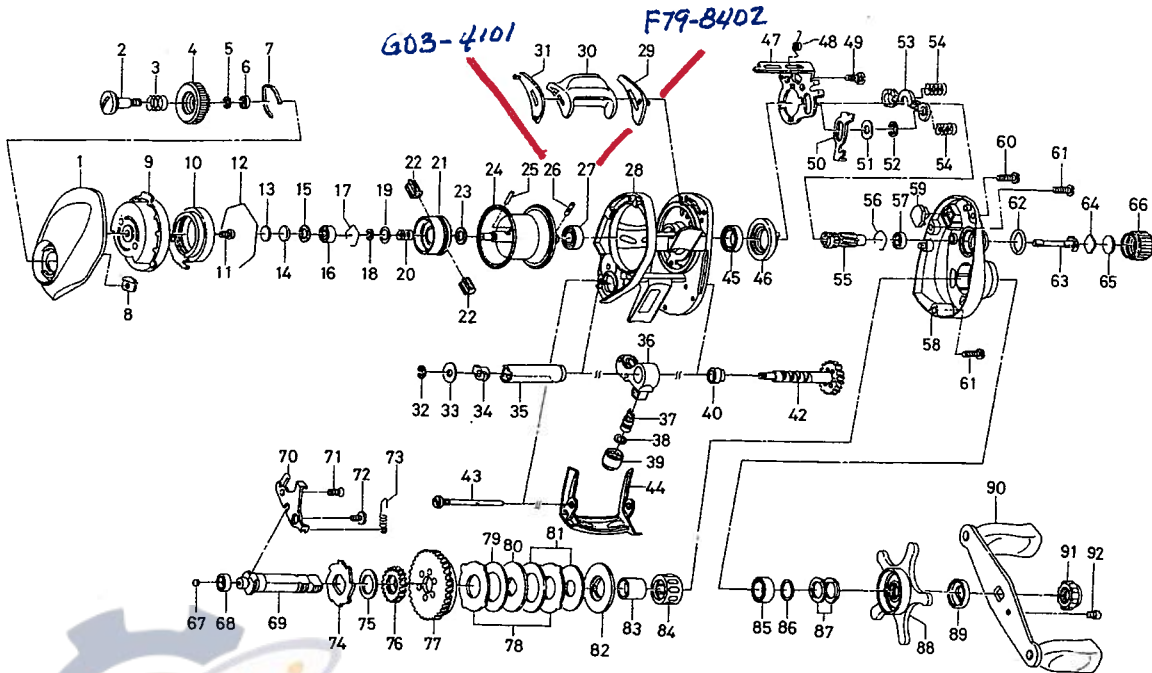

**TEAM DAIWA – SOL**

Key No.	Parts No.	Parts Name	Key No.	Parts No.	Parts Name
1	G36-0705	L/S PLT	52	320-5901	CLUTCH TRIP PLT RET
2	F57-7901	SET PLT SCREW	53	G35-7901	YOKE
3	E16-7101	SET PLT SPRING	54	G35-8001	YOKE SPRING
4	G36-0502	BRAKE ADJ KNOB	55	G59-3201	PINION GEAR
5	B33-9801	BRAKE DIAL RET A	56	E21-9701	BEARING RET B
6	F63-7701	BRAKE DIAL WASHER	57	F05-5601	BALL BEARING C
7	F05-1701	BRAKE CLICK SPRING	58	G56-5902	R/S PLT
8	F61-3401	BRAKE DIAL RET B	59	G26-2301	PLT
9	G36-3702	LEFT SET PLT	60	G04-0805	R/S PLT SCREW A
10	F71-7702	MAGNET HOLDER	61	G04-0806	R/S PLT SCREW B
11	351-0906	LEFT SET PLT SCREW	62	171-5201	O RING
12	B54-3201	MAGNET HOLDER RET RING	63	G01-5501	PINION SHAFT
13	375-7404	SPACER A	64	B17-5401	SPACER D
14	375-7411	SPACER B	65	B17-5503	SPACER E
15	F57-4303	SPACER C	66	F57-4408	CAST CONTROL CAP
16	G49-8601	BALL BEARING A	67	F64-7201	DRIVE SHAFT WASHER A
17	E21-9701	BEARING RET A	68	F05-5601	BALL BEARING D
18-27	Z01-3504	SPOOL	69	G58-2601	DRIVE SHAFT
28	G56-4602	FRAME	70	G35-7701	DRIVE SHAFT RET
29	G35-6902	CLUTCH LEVER PLT A	71	E13-4503	DRIVE SHAFT RET SCREW A
30	G35-7202	CLUTCH LEVER	72	G02-1201	DRIVE SHAFT RET SCREW B
31	G35-7002	CLUTCH LEVER PLT B	73	G01-0201	CLUTCH TRIP PLT SPRING
32	320-5901	WORM SHAFT RET	74	F76-1701	A/R RATCHET
33	F65-5501	WORM SHAFT WASHER	75	E48-9502	DRIVE SHAFT WASHER B
34	B71-5601	WORM SHAFT HOLDER A	76	G01-1201	WORM SHAFT GEAR
35	F83-6501	LEVEL WIND GUARD	77	G35-8302	DRIVE GEAR
36	G56-4902	LINE GUIDE	78	F79-6101	EARED WASHER
37	121-4212	LINE GUIDE PAWL	79	G42-8501	DRAG WASHER A
38	373-1303	LINE GUIDE WASHER	80	F79-6301	KEY WASHER A
39	F40-2803	PAWL CAP	81	G45-5801	DRAG WASHER B
40	G41-7801	WORM SHAFT HOLDER B	82	B36-0303	KEY WASHER B
42	G56-5101	WORM SHAFT	83	G01-1401	GEAR SHAFT COLLAR
43	G35-8701	STABILIZER BAR	84	F99-9803	ROLLER CLUTCH
44	G56-5502	FRONT PLT	85	B86-1702	BALL BEARING E
45	B86-1702	BALL BEARING B	86	B55-3801	BEARING WASHER
46	G35-7101	CLUTCH CAM	87	150-8901	SPRING WASHER
47	G35-7301	YOKE PLT	88	G36-3601	STAR DRAG
48	G35-7801	YOKE PLT SPRING	89	F85-0401	SPACING SLEEVE
49	G00-9701	YOKE PLT SCREW	90	G58-2701	HANDLE
50	G35-7401	CLUTCH TRIP PLT	91	G36-0301	HANDLE NUT
51	G53-9401	CLUTCH TRIP PLT WASHER	92	G36-0401	HANDLE NUT SCREW