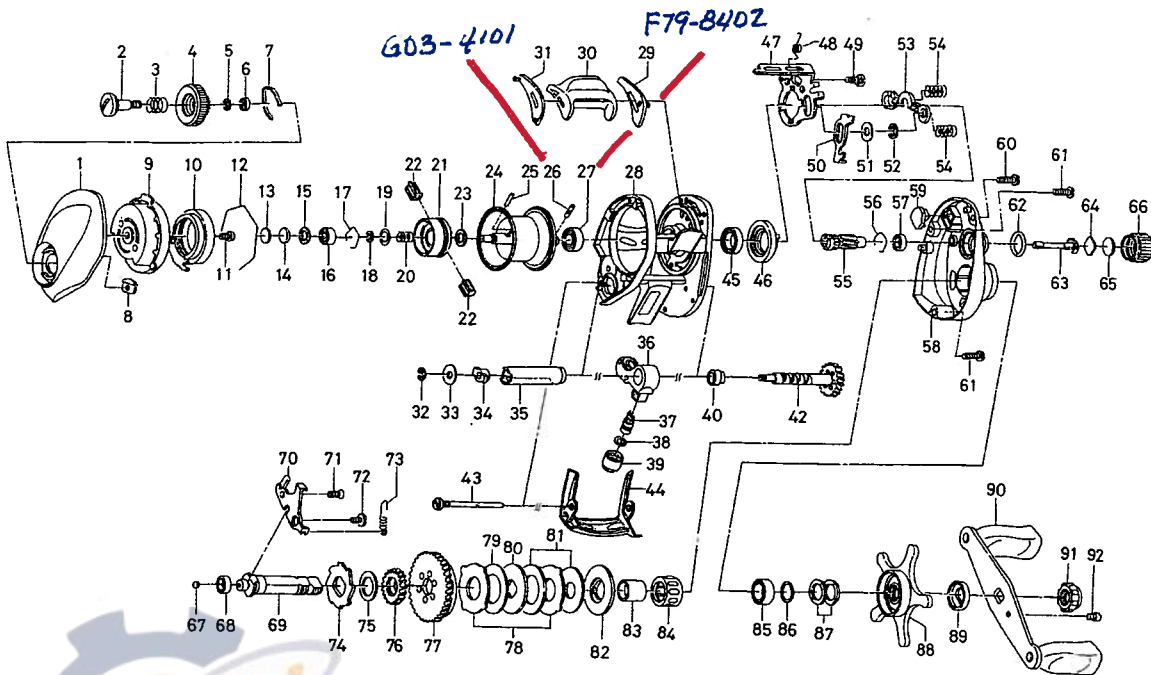

TEAM DAIWA – SOL

Key No.	Parts No.	Parts Name	Key No.	Parts No.	Parts Name
1	G36-0705	L/S PLT	52	320-5901	CLUTCH TRIP PLT RET
2	F57-7901	SET PLT SCREW	53	G35-7901	YOKE
3	E16-7101	SET PLT SPRING	54	G35-8001	YOKE SPRING
4	G36-0502	BRAKE ADJ KNOB	55	G59-3201	PINION GEAR
5	B33-9801	BRAKE DIAL RET A	56	E21-9701	BEARING RET B
6	F63-7701	BRAKE DIAL WASHER	57	F05-5601	BALL BEARING C
7	F05-1701	BRAKE CLICK SPRING	58	G56-5902	R/S PLT
8	F61-3401	BRAKE DIAL RET B	59	G26-2301	PLT
9	G36-3702	LEFT SET PLT	60	G04-0805	R/S PLT SCREW A
10	F71-7702	MAGNET HOLDER	61	G04-0806	R/S PLT SCREW B
11	351-0906	LEFT SET PLT SCREW	62	171-5201	O RING
12	B54-3201	MAGNET HOLDER RET RING	63	G01-5501	PINION SHAFT
13	375-7404	SPACER A	64	B17-5401	SPACER D
14	375-7411	SPACER B	65	B17-5503	SPACER E
15	F57-4303	SPACER C	66	F57-4408	CAST CONTROL CAP
16	G49-8601	BALL BEARING A	67	F64-7201	DRIVE SHAFT WASHER A
17	E21-9701	BEARING RET A	68	F05-5601	BALL BEARING D
18-27	Z01-3504	SPOOL	69	G58-2601	DRIVE SHAFT
28	G56-4602	FRAME	70	G35-7701	DRIVE SHAFT RET
29	G35-6902	CLUTCH LEVER PLT A	71	E13-4503	DRIVE SHAFT RET SCREW A
30	G35-7202	CLUTCH LEVER	72	G02-1201	DRIVE SHAFT RET SCREW B
31	G35-7002	CLUTCH LEVER PLT B	73	G01-0201	CLUTCH TRIP PLT SPRING
32	320-5901	WORM SHAFT RET	74	F76-1701	A/R RATCHET
33	F65-5501	WORM SHAFT WASHER	75	E48-9502	DRIVE SHAFT WASHER B
34	B71-5601	WORM SHAFT HOLDER A	76	G01-1201	WORM SHAFT GEAR
35	F83-6501	LEVEL WIND GUARD	77	G35-8302	DRIVE GEAR
36	G56-4902	LINE GUIDE	78	F79-6101	EARED WASHER
37	121-4212	LINE GUIDE PAWL	79	G42-8501	DRAG WASHER A
38	373-1303	LINE GUIDE WASHER	80	F79-6301	KEY WASHER A
39	F40-2803	PAWL CAP	81	G45-5801	DRAG WASHER B
40	G41-7801	WORM SHAFT HOLDER B	82	B36-0303	KEY WASHER B
42	G56-5101	WORM SHAFT	83	G01-1401	GEAR SHAFT COLLAR
43	G35-8701	STABILIZER BAR	84	F99-9803	ROLLER CLUTCH
44	G56-5502	FRONT PLT	85	B86-1702	BALL BEARING E
45	B86-1702	BALL BEARING B	86	B55-3801	BEARING WASHER
46	G35-7101	CLUTCH CAM	87	150-8901	SPRING WASHER
47	G35-7301	YOKE PLT	88	G36-3601	STAR DRAG
48	G35-7801	YOKE PLT SPRING	89	F85-0401	SPACING SLEEVE
49	G00-9701	YOKE PLT SCREW	90	G58-2701	HANDLE
50	G35-7401	CLUTCH TRIP PLT	91	G36-0301	HANDLE NUT
51	G53-9401	CLUTCH TRIP PLT WASHER	92	G36-0401	HANDLE NUT SCREW