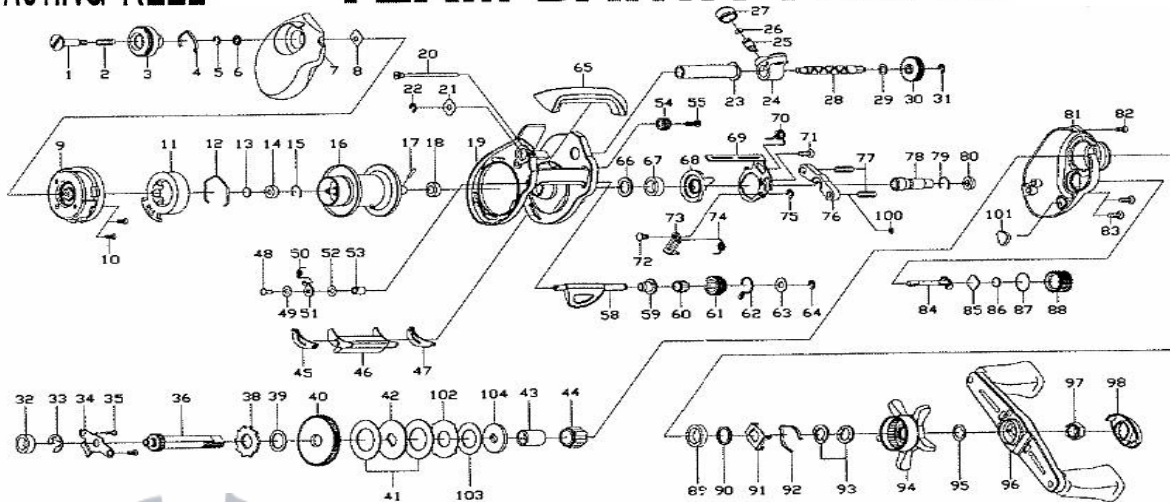

# TEAM DAIWA VIENTO

Please order by parts number, not key number  
 Bitte, Best.-Nr. angeben (Nicht "Key"-Nr.)  
 Veuillez indiquer le numero de la piece (Non "Key" No.)

Key No.	Parts No.	Parts Names	Key No.	Parts No.	Parts Names
1	E59-3803	Set plate screw	53	E60-2201	Bushing (A)
2	E59-3701	Set plate spring	54	E60-1501	Idle gear
3	E59-3604	Brake adjusting knob	55	351-1805	Screw (G)
4	E61-1601	Brake click spring	58	E60-2001	Lever
5	B33-9801	Brake dial retainer (A)	59	E60-1801	Bushing (B)
6	E59-3901	Brake dial washer	60-61	E61-0101	Gear assembly
7	E60-3402	Left side plate	62	E60-1601	Spring (B)
8	E59-4001	Brake dial retainer (B)	63	E60-1901	Washer ID
9	E60-3501	Set plate	64	320-1402	Retainer (A)
10	F10-0002	Screw (B)	65	E60-3001	Front plate
11	E59-4701	Magnet: holder	66	E58-8601	Washer (A)
12	E59-5001	Magnet holder ret. Ring	67	B86-1701	Ball bearing (C)
13	E59-4600	Spacer (A)	68	E59-9901	Clutch cam (A)
14	G49-8601	Ball bearing (A)	69	E60-6001	Clutch cam (B)
15	E21-9701	Bearing retainer (A)	70	E60-0401	Clutch cam spring (A)
16-18	E61-3301	Spool assembly	71	351-1805	Screw (H)
19	E59-9402	Frame assembly	72	E60-0301	Pin
20	E60-1101	Screw (E)	73	E60-0201	Clutch trip plate
21	E60-1401	Worm shaft washer (A)	74	E60-0501	Clutch cam spring (B)
22	320-5901	Worm shaft retainer (A)	75	320-5901	Retainer (B)
23	E58-9801	Level wind guard	76	E58-9501	Yoke
24	E60-0801	Line guide	77	E58-9701	Yoke spring
25	E59-0601	Line guide pawl	78	E61-2601	Pinion gear
26	E59-0700	Line guide washer	79	E21-9701	Bearing retainer (B)
27	E59-0802	Pawl cap	80	G46-6202	Ball bearing (D)
28	E60-1201	Worm shaft	81	E61-2801	Right side plate
29	E59-7301	Spacer (H)	82	E60-3901	Right side plate screw (A)
30	E60-1301	Worm shaft gear	83	E59-1601	Right side plate screw (B)
31	B33-9801	Worm shaft gear retainer	84	F80-0501	Pinion shaft
32	B35-8606	Ball bearing (B)	85	B17-5405	Spacer (E)
33	320-1402	Drive shaft retainer (B)	86	B17-5501	Spacer (F)
34	E60-0701	Drive shaft retainer (A)	87	171-5201	"O"ring
35	351-1805	Screw (C)	88	E59-1503	Cast control cap
36	E61-2501	Drive shaft	89	B86-1704	Ball bearing (E)
38	E60-4001	Anti-reverse ratchet	90	E61-4501	Spacing sleeve
39	E60-7501	Spacer (G)	91	G58-8601	Plate (B)
40	E61-2701	Drive gear	92	F03-2401	Leaf spring
41	G42-8501	Drag washer (A)	93	150-8901	Drag spring washer
42	E61-4301	Key washer (A)	94	F57-6506	Star drag
43	E61-4901	Gear shaft collar	95	E61-5001	Washer (A)
44	F99-9803	Roller clutch (A)	96	E61-3101	Handle assembly
45	E59-9601	Spacer (B)	97	E61-3601	Handle nut
46	E60-0101	Clutch lever	98	F57-7201	Handle nut plate
47	E59-9501	Spacer (D)	100	E61-4701	Washer (E)
48	E60-3701	Screw (F)	101	E61-4801	Clutch cam plate
49	E60-2501	Washer (B)	102	E61-4401	Eared washer
50	E60-7401	Spring (A)	103	G45-5801	Drag washer (B)
51	E60-2401	Plate (A)	104	E61-4201	Key washer (B)
52	E60-2301	Washer (C)			