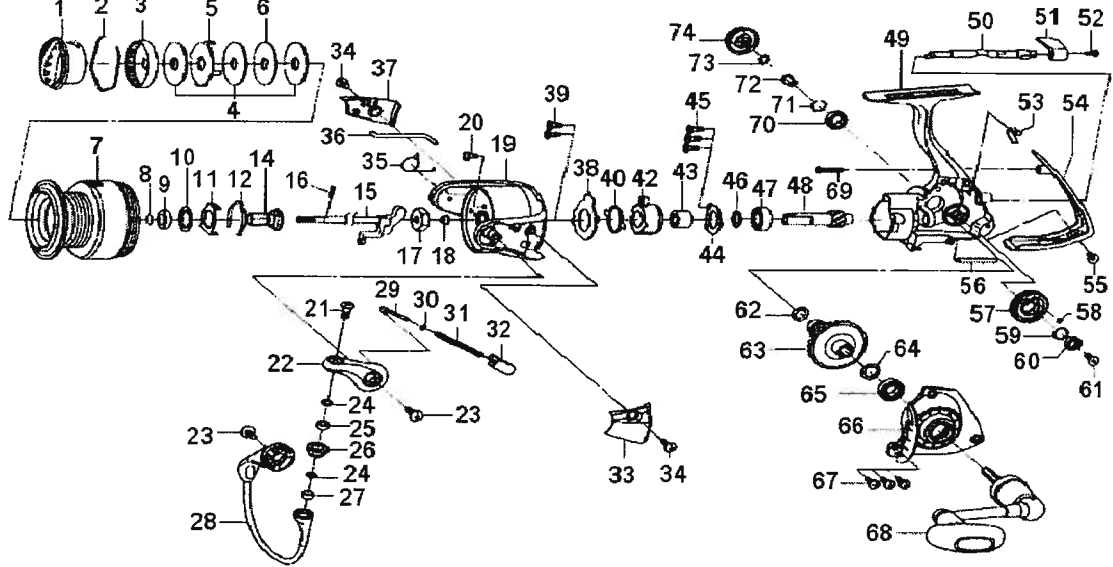

SPINNING REEL

TD TIERRA 3000

Key No.	Parts No.	Parts Name	Key No.	Parts No.	Parts Name
1	G84-8401	DRAG KNOB	38	G61-1201	BEARING RET A
2	F71-0001	DRAG WASHER RET	39	G55-7101	BEARING RET A SCREW
3	F89-5304	DRAG KNOB CLICK PLT	40	G46-5401	CLUTCH CAM RET
4	F69-1001	DRAG WASHER	42	G53-9201	ROLLER CLUTCH
5	F62-7301	EARED WASHER	43	G71-6201	SPACING SLEEVE
6	F62-7201	KEY WASHER	44	G46-7402	BEARING RET B
2-7	G84-8501	SPOOL	45	G55-7101	BEARING RET B SCREW
8	G47-2401	SPOOL RET	46	375-8509	BEARING RET WASHER
9	G72-0401	SPOOL COLLAR	47	G53-5101	BALL BEARING B
10	F62-5500	SPOOL WASHER	48	G69-8901	PINION GEAR
11	G47-2201	CLICK LEAF SPRING HOLDER	49	G84-7601	BODY
12	F70-4901	SPOOL CLICK LEAF SPRING	50	G69-8601	A/R CAM
13	G46-8000	CLICK LEAF SPRING WASHER	51	G69-9406	A/R LEVER
14	G62-8801	SPOOL METAL	52	G69-9501	A/R LEVER SCREW
15	G85-0601	MAIN SHAFT	53	G72-6201	A/R CAM SPRING
16	G37-5001	PIN	54	G69-9301	REAR COVER
17	G69-9801	ROTOR NUT	55	G33-2702	REAR COVER SCREW A
18	G69-9701	ROTOR NUT COLLAR	56	G61-0802	STABILIZER BAR
19	G62-8311	ROTOR	57	G63-2102	OSC GEAR
20	G62-7701	ROTOR NUT LOCK SCREW	58	G46-6001	O RING A
21	G19-5602	LINE ROLLER SCREW	59	G46-6100	OSC GEAR WASHER
22	G61-2312	BAIL ARM	60	F05-5602	BALL BEARING C
23	G20-5001	BAIL ARM SCREW	61	F20-6902	OSC GEAR SCREW
24	F89-7101	LINE ROLLER WASHER	62	G67-0501	O RING B
25	G28-1601	BALL BEARING A	63	G69-9001	DRIVE GEAR
26	F92-1601	LINE ROLLER	64	375-8500	DRIVE GEAR WASHER
27	G04-7601	LINE ROLLER COLLAR	65	G46-7302	BALL BEARING D
28	G62-8501	BAIL	66	G84-7701	SIDE COVER
29	G47-1801	BAIL SPRING SHAFT	67	G33-2902	SIDE COVER SCREW
30	E31-3901	BAIL SPRING WASHER	68	G84-7801	HANDLE
31	G47-1701	BAIL SPRING	69	E11-9602	REAR COVER SCREW B
32	G61-2101	BAIL SPRING HOLDER	70	F01-6401	BALL BEARING E
33	G62-8401	BAIL SPRING COVER	71	G47-2401	BALL BEARING RET
34	G27-0801	BAIL SPRING COVER SCREW	72	F72-1001	HANDLE COLLAR
35	G61-3101	BAIL TRIP LEVER SPRING	73	160-8101	LOCK WASHER
36	G62-8601	BAIL TRIP LEVER	74	G70-0201	HANDLE SCREW
37	G62-8701	BAIL TRIP LEVER COVER			