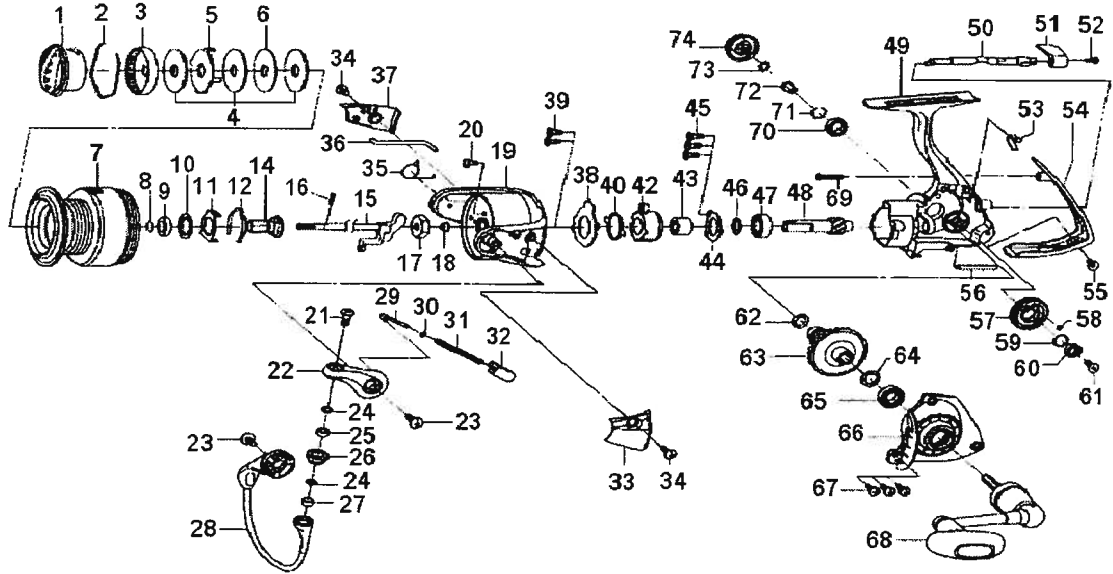

SPINNING REEL

TD TIERRA 3000

Key No.	Parts No.	Parts Name	Key No.	Parts No.	Parts Name
1	G84-8401	DRAG KNOB	38	G61-1201	BEARING RET A
2	F71-0001	DRAG WASHER RET	39	G55-7101	BEARING RET A SCREW
3	F89-5304	DRAG KNOB CLICK PLT	40	G46-5401	CLUTCH CAM RET
4	F69-1001	DRAG WASHER	42	G53-9201	ROLLER CLUTCH
5	F62-7301	EARED WASHER	43	G71-6201	SPACING SLEEVE
6	F62-7201	KEY WASHER	44	G46-7402	BEARING RET B
2-7	G84-8501	SPOOL	45	G55-7101	BEARING RET B SCREW
8	G47-2401	SPOOL RET	46	375-8509	BEARING RET WASHER
9	G72-0401	SPOOL COLLAR	47	G53-5101	BALL BEARING B
10	F62-5500	SPOOL WASHER	48	G69-8901	PINION GEAR
11	G47-2201	CLICK LEAF SPRING HOLDER	49	G84-7601	BODY
12	F70-4901	SPOOL CLICK LEAF SPRING	50	G69-8601	A/R CAM
13	G46-8000	CLICK LEAF SPRING WASHER	51	G69-9406	A/R LEVER
14	G62-8801	SPOOL METAL	52	G69-9501	A/R LEVER SCREW
15	G85-0601	MAIN SHAFT	53	G72-6201	A/R CAM SPRING
16	G37-5001	PIN	54	G69-9301	REAR COVER
17	G69-9801	ROTOR NUT	55	G33-2702	REAR COVER SCREW A
18	G69-9701	ROTOR NUT COLLAR	56	G61-0802	STABILIZER BAR
19	G62-8311	ROTOR	57	G63-2102	OSC GEAR
20	G62-7701	ROTOR NUT LOCK SCREW	58	G46-6001	O RING A
21	G19-5602	LINE ROLLER SCREW	59	G46-6100	OSC GEAR WASHER
22	G61-2312	BAIL ARM	60	F05-5602	BALL BEARING C
23	G20-5001	BAIL ARM SCREW	61	F20-6902	OSC GEAR SCREW
24	F89-7101	LINE ROLLER WASHER	62	G67-0501	O RING B
25	G28-1601	BALL BEARING A	63	G69-9001	DRIVE GEAR
26	F92-1601	LINE ROLLER	64	375-8500	DRIVE GEAR WASHER
27	G04-7601	LINE ROLLER COLLAR	65	G46-7302	BALL BEARING D
28	G62-8501	BAIL	66	G84-7701	SIDE COVER
29	G47-1801	BAIL SPRING SHAFT	67	G33-2902	SIDE COVER SCREW
30	E31-3901	BAIL SPRING WASHER	68	G84-7801	HANDLE
31	G47-1701	BAIL SPRING	69	E11-9602	REAR COVER SCREW B
32	G61-2101	BAIL SPRING HOLDER	70	F01-6401	BALL BEARING E
33	G62-8401	BAIL SPRING COVER	71	G47-2401	BALL BEARING RET
34	G27-0801	BAIL SPRING COVER SCREW	72	F72-1001	HANDLE COLLAR
35	G61-3101	BAIL TRIP LEVER SPRING	73	160-8101	LOCK WASHER
36	G62-8601	BAIL TRIP LEVER	74	G70-0201	HANDLE SCREW
37	G62-8701	BAIL TRIP LEVER COVER			