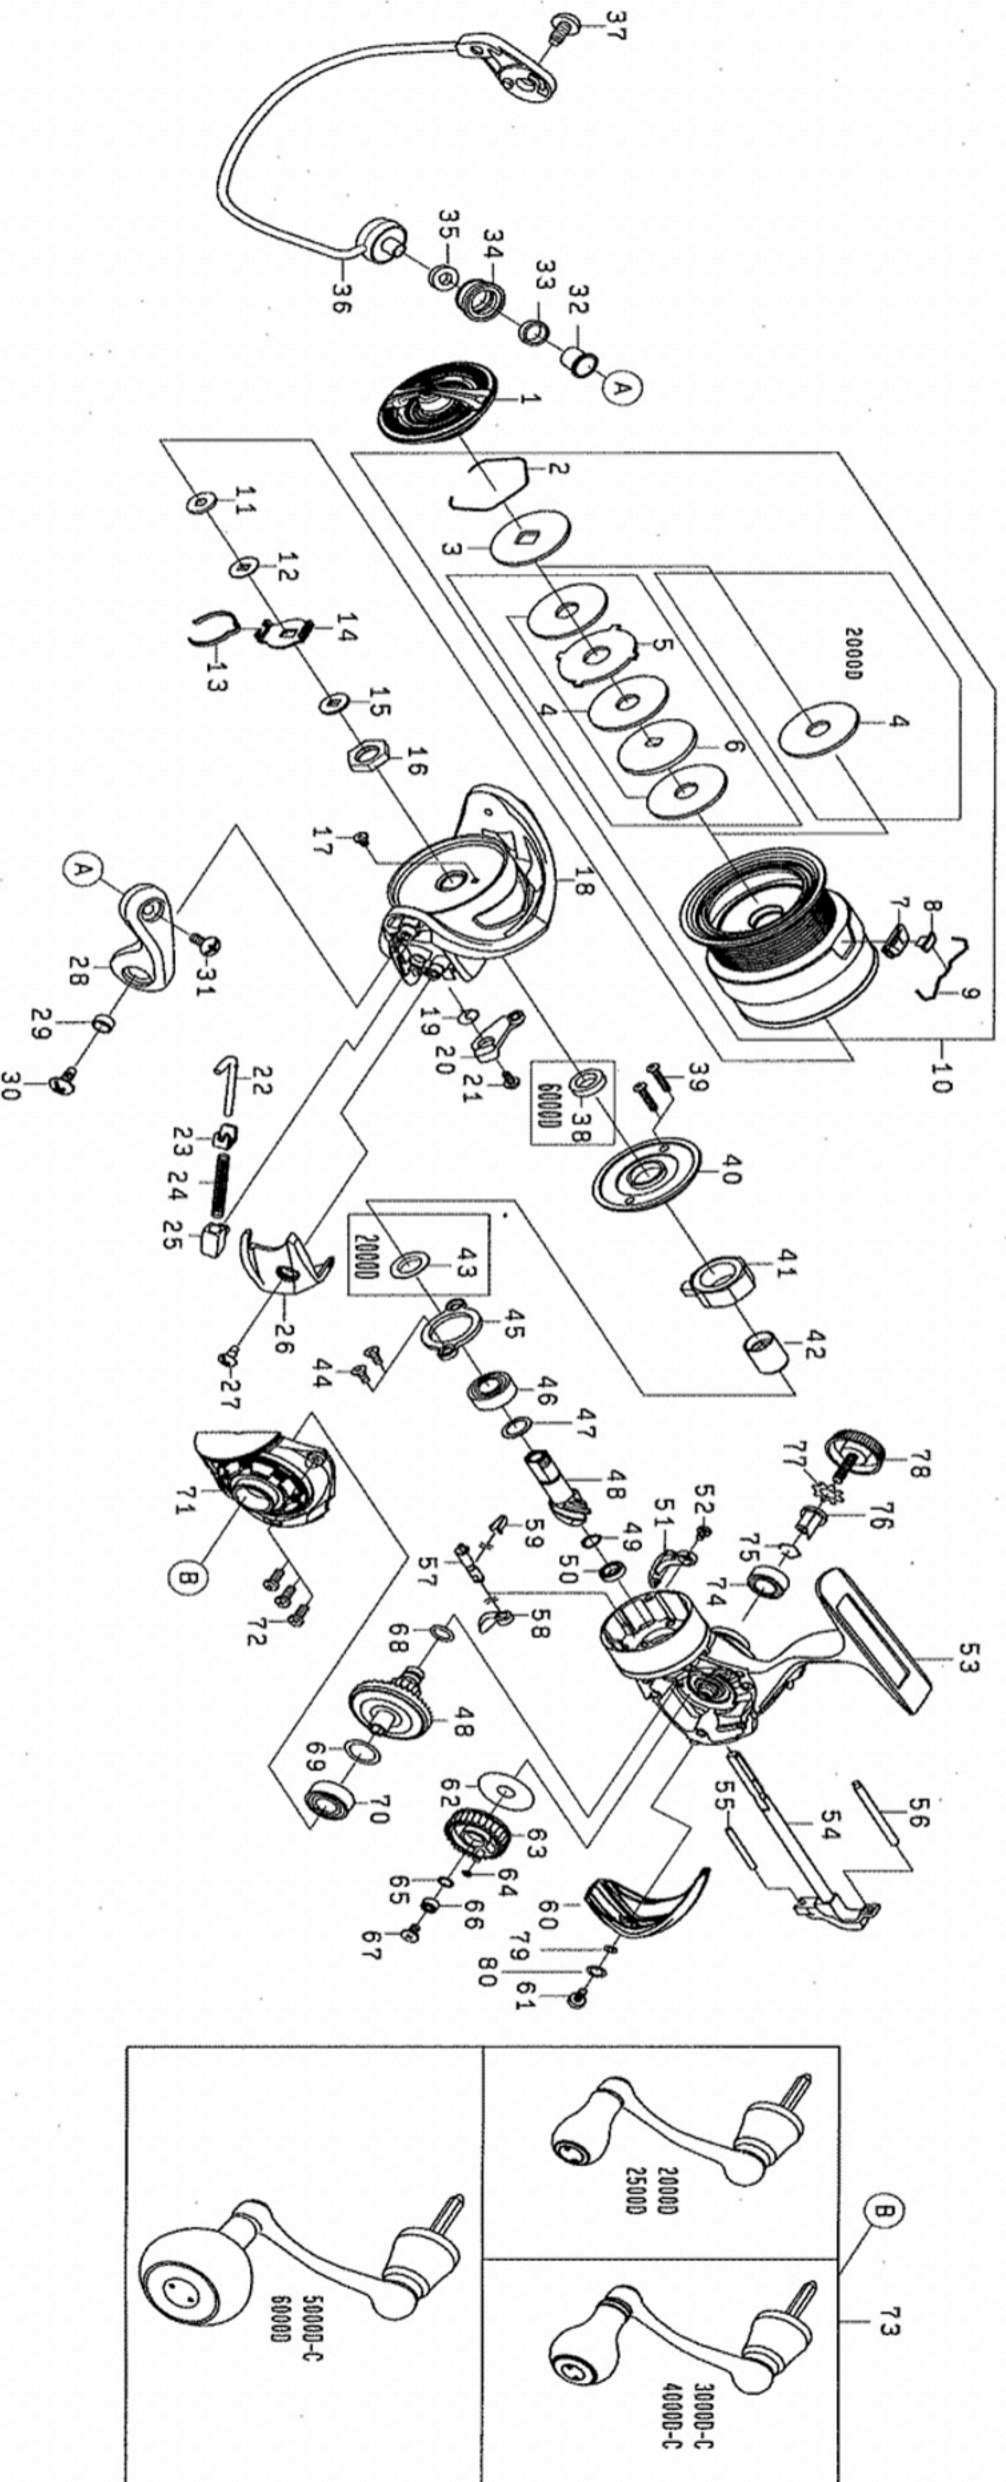

# TERRA LT 5000D-C

Feel Alive.

Please quote by part number, not key number when ordering.  
spares@daiwaaustralia.com.au PH: (02) 8644 8644

REEL NAME	MGFT CODE	KEY NO	PARTS CODE	DESCRIPTION
TIERRA LT 5000D-C	S46817D	1	6J698704	DRAG KNOB
TIERRA LT 5000D-C	S46817D	2	6J547101	DRAG RING
TIERRA LT 5000D-C	S46817D	3	6J547001	DRAG DISC WASHER(A)
TIERRA LT 5000D-C	S46817D	4	6J546801	DRAG WASHER
TIERRA LT 5000D-C	S46817D	5	6J546902	DRAG LIP WASHER
TIERRA LT 5000D-C	S46817D	6	6J547001	DRAG DISC WASHER(B)
TIERRA LT 5000D-C	S46817D	7	6J568601	LINE STOPPER PLATE
TIERRA LT 5000D-C	S46817D	8	6J558001	LINE STOPPER
TIERRA LT 5000D-C	S46817D	9	6J314801	LINE STOPPER SPRING
TIERRA LT 5000D-C	S46817D	10	6J939601	SPOOL ASSY
TIERRA LT 5000D-C	S46817D	11	6E398003	SPOOL WASHER (A)
TIERRA LT 5000D-C	S46817D	12	6E467101	SPOOL WASHER (B)
TIERRA LT 5000D-C	S46817D	13	6J953201	CLICK LEAF SPRING
TIERRA LT 5000D-C	S46817D	14	6J546201	CLICK SPRING HOLDER
TIERRA LT 5000D-C	S46817D	15	6J703101	SPOOL WASHER (C)
TIERRA LT 5000D-C	S46817D	16	6J001901	ROTOR NUT
TIERRA LT 5000D-C	S46817D	17	6H022701	ROTOR NUT SCREW
TIERRA LT 5000D-C	S46817D	18	6H986337	ROTOR
TIERRA LT 5000D-C	S46817D	19	6H413601	KICK LEVER SPRING
TIERRA LT 5000D-C	S46817D	20	6J072301	KICK LEVER ASSY
TIERRA LT 5000D-C	S46817D	21	6H417701	KICK LEVER SCREW
TIERRA LT 5000D-C	S46817D	22	6H572001	ARM LEVER SHAFT
TIERRA LT 5000D-C	S46817D	23	6H576101	ARM LEVER SHAFT PLATE
TIERRA LT 5000D-C	S46817D	24	6J089301	ARM LEVER SHAFT SPRING
TIERRA LT 5000D-C	S46817D	25	6J089401	ARM LEVER SHAFT HOLDER
TIERRA LT 5000D-C	S46817D	26	6H986401	ARM LEVER SP COVER
TIERRA LT 5000D-C	S46817D	27	6G270801	ARM LEVER SP COVER SCREW
TIERRA LT 5000D-C	S46817D	28	6H728929	ARM LEVER
TIERRA LT 5000D-C	S46817D	29	6H962401	ARM LEVER SCREW COLLAR
TIERRA LT 5000D-C	S46817D	30	6G205001	ARM LEVER SCREW
TIERRA LT 5000D-C	S46817D	31	6G195602	ROLLER SCREW
TIERRA LT 5000D-C	S46817D	32	6G195501	ROLLER COLLAR(A)
TIERRA LT 5000D-C	S46817D	33	6G220701	ROLLER COLLAR(B)
TIERRA LT 5000D-C	S46817D	34	6J089901	LINE ROLLER
TIERRA LT 5000D-C	S46817D	35	6G874201	ROLLER COLLAR(C)
TIERRA LT 5000D-C	S46817D	36	6H985001	BAIL ASSY
TIERRA LT 5000D-C	S46817D	37	6G205001	BAIL HOLDER SCREW
TIERRA LT 5000D-C	S46817D	38	-	-
TIERRA LT 5000D-C	S46817D	39	6J001601	SEALED CAP SCREW
TIERRA LT 5000D-C	S46817D	40	6J013401	SEALED CAP
TIERRA LT 5000D-C	S46817D	41	6J388401	ONEWAY CLUTCH
TIERRA LT 5000D-C	S46817D	42	6J001403	CLUTCH RING
TIERRA LT 5000D-C	S46817D	43	-	-
TIERRA LT 5000D-C	S46817D	44	6J000901	PINION BEARING PLATE SCREW
TIERRA LT 5000D-C	S46817D	45	6H411501	PINION BEARING PLATE
TIERRA LT 5000D-C	S46817D	46	6G535104	PINION BALL BEARING (A)
TIERRA LT 5000D-C	S46817D	47	63758502	PINION BEARING WASHER (B)
TIERRA LT 5000D-C	S46817D	48	6Z025214	PINION + DRIVE GEAR SET
TIERRA LT 5000D-C	S46817D	49	6H931701	PINION BEARING SPRING WASHER
TIERRA LT 5000D-C	S46817D	50	6G466202	PINION BALL BEARING (B)
TIERRA LT 5000D-C	S46817D	51	6J001101	BAIL KICK COLLAR
TIERRA LT 5000D-C	S46817D	52	6G940402	BAIL KICK COLLAR SCREW
TIERRA LT 5000D-C	S46817D	53	6J938901	BODY ASSY
TIERRA LT 5000D-C	S46817D	54	6J140803	MAIN SHAFT
TIERRA LT 5000D-C	S46817D	55	6J084802	OSCILLATING POST (A)
TIERRA LT 5000D-C	S46817D	56	6H614301	OSCILLATING POST (B)
TIERRA LT 5000D-C	S46817D	57	6H595501	STOPPER CAM
TIERRA LT 5000D-C	S46817D	58	6H595401	STOPPER LEVER
TIERRA LT 5000D-C	S46817D	59	6H697801	STOPPER CAM LEAF SPRING
TIERRA LT 5000D-C	S46817D	60	6J495301	REAR CAP
TIERRA LT 5000D-C	S46817D	61	6J001801	REAR CAP SCREW
TIERRA LT 5000D-C	S46817D	62	6H595701	OSCILLATING GEAR WASHER
TIERRA LT 5000D-C	S46817D	63	6J838001	OSCILLATING GEAR
TIERRA LT 5000D-C	S46817D	64	6G466001	OSCILLATING GEAR O-RING
TIERRA LT 5000D-C	S46817D	65	6H129201	OSCILLATING GEAR BEARING WASHER
TIERRA LT 5000D-C	S46817D	66	6G469005	OSCILLATING GEAR BALL BEARING
TIERRA LT 5000D-C	S46817D	67	6G940402	OSCILLATING GEAR SCREW
TIERRA LT 5000D-C	S46817D	68	6G670501	DRIVE GEAR O-RING
TIERRA LT 5000D-C	S46817D	69	63758502	DRIVE GEAR WASHER
TIERRA LT 5000D-C	S46817D	70	6G467302	DRIVE BALL BEARING (A)
TIERRA LT 5000D-C	S46817D	71	6J939001	BODY COVER ASSY
TIERRA LT 5000D-C	S46817D	72	6G332904	BODY COVER SCREW
TIERRA LT 5000D-C	S46817D	73	6J939501	HANDLE ASSY
TIERRA LT 5000D-C	S46817D	74	6G522706	DRIVE BALL BEARING (B)
TIERRA LT 5000D-C	S46817D	75	6G472401	DRIVE BALL BEARING (B) RING
TIERRA LT 5000D-C	S46817D	76	6F721001	HANDLE COLLAR
TIERRA LT 5000D-C	S46817D	77	61608401	HANDLE WASHER
TIERRA LT 5000D-C	S46817D	78	6H613302	HANDLE CAP
TIERRA LT 5000D-C	S46817D	79	6F037404	REAR CAP WASHER (A)
TIERRA LT 5000D-C	S46817D	80	6B411703	REAR CAP WASHER (B)