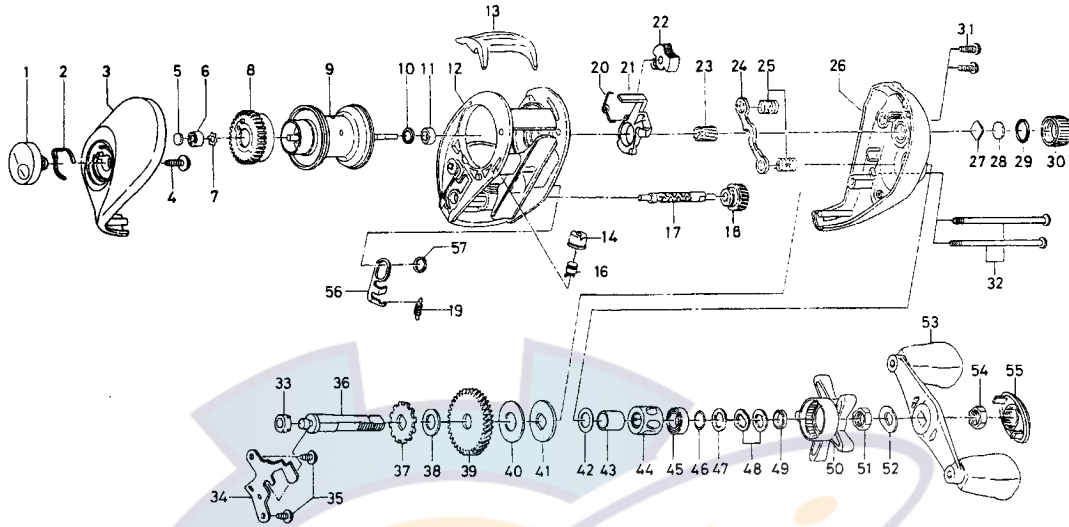

BAITCASTING REEL TRIFORCE-Z150iV / 153iV

Key No.	Parts No.	Parts Name
1	F40-3614	BRAKE ADJ KNOB
2	F03-2401	BRAKE CLICK SPRING
3	F40-3310	L/S PLT
4	B84-2102	BRAKE ADJ KNOB SCREW
5	374-9102	SPACER A
6	F40-3701	BUSHING A
7	F41-2301	BEARING RET
8	E23-9501	MAGNET HOLDER
9	F43-4302	SPOOL
10	F45-0601	BUSHING RET
11	B35-8601	BALL BEARING A
12	F61-6601	FRAME
13	F40-2007	CLUTCH LEVER
14	F40-2801	PAWL CAP
16	F51-6501	LINE GUIDE PAWL
17	F51-0301	WORM SHAFT
18	F06-1301	WORM SHAFT GEAR
19	F63-9901	CLUTCH TRIP PLT SPRING
20	E24-9001	CLUTCH CAM SPRING
21	E23-7401	CLUTCH CAM
22	E24-9102	FLIPPING CAST SELECTOR
23	F40-9202	PINION GEAR
24	E23-7701	YOKE
25	E16-7101	YOKE SPRING
26	F40-7818	R/S PLT
27	B17-5401	SPOOL ADJ CAP METAL
28	B17-5503	SPACER B
29	171-5201	O RING
30	F40-3002	CAST CONTROL CAP
31	E30-0402	SET PLT SCREW
32	E28-4901	R/S PLT SCREW

Key No.	Parts No.	Parts Name
33	B55-0301	BUSHING B
34	F43-9701	DRIVE SHAFT RET
35	F21-2201	DRIVE SHAFT RET SCREW
36	F41-1201	DRIVE SHAFT
37	E32-7701	A/R RATCHET
38	375-7103	DRIVE SHAFT WASHER
39	F40-2501	DRIVE GEAR
40	F60-2401	DRAG WASHER
41	B36-0303	KEY WASHER
42	E42-5401	SPACING SLEEVE A
43	F40-7901	GEAR SHAFT COLLAR
44	F40-8001	ROLLER CLUTCH
45	F05-5501	BALL BEARING B
46	B55-3801	BEARING WASHER A
47	373-7810	BEARING WASHER B
48	150-8901	DRAG SPRING WASHER
49	B97-4901	SPACING SLEEVE B
50	F40-3202	STAR DRAG
51	B43-3601	DRAG NUT
52	150-9001	FRICTION WASHER
53	F61-7601	HANDLE
54	B43-3601	HANDLE NUT
55	F40-8401	HANDLE NUT RET
56	F42-8801	CLUTCH TRIP PLT
57	F44-0201	CLUTCH TRIP PLT RET

TF-Z153IV

Key No.	Parts No.	Parts Name
9	F62-0501	SPOOL
12	F61-6701	FRAME